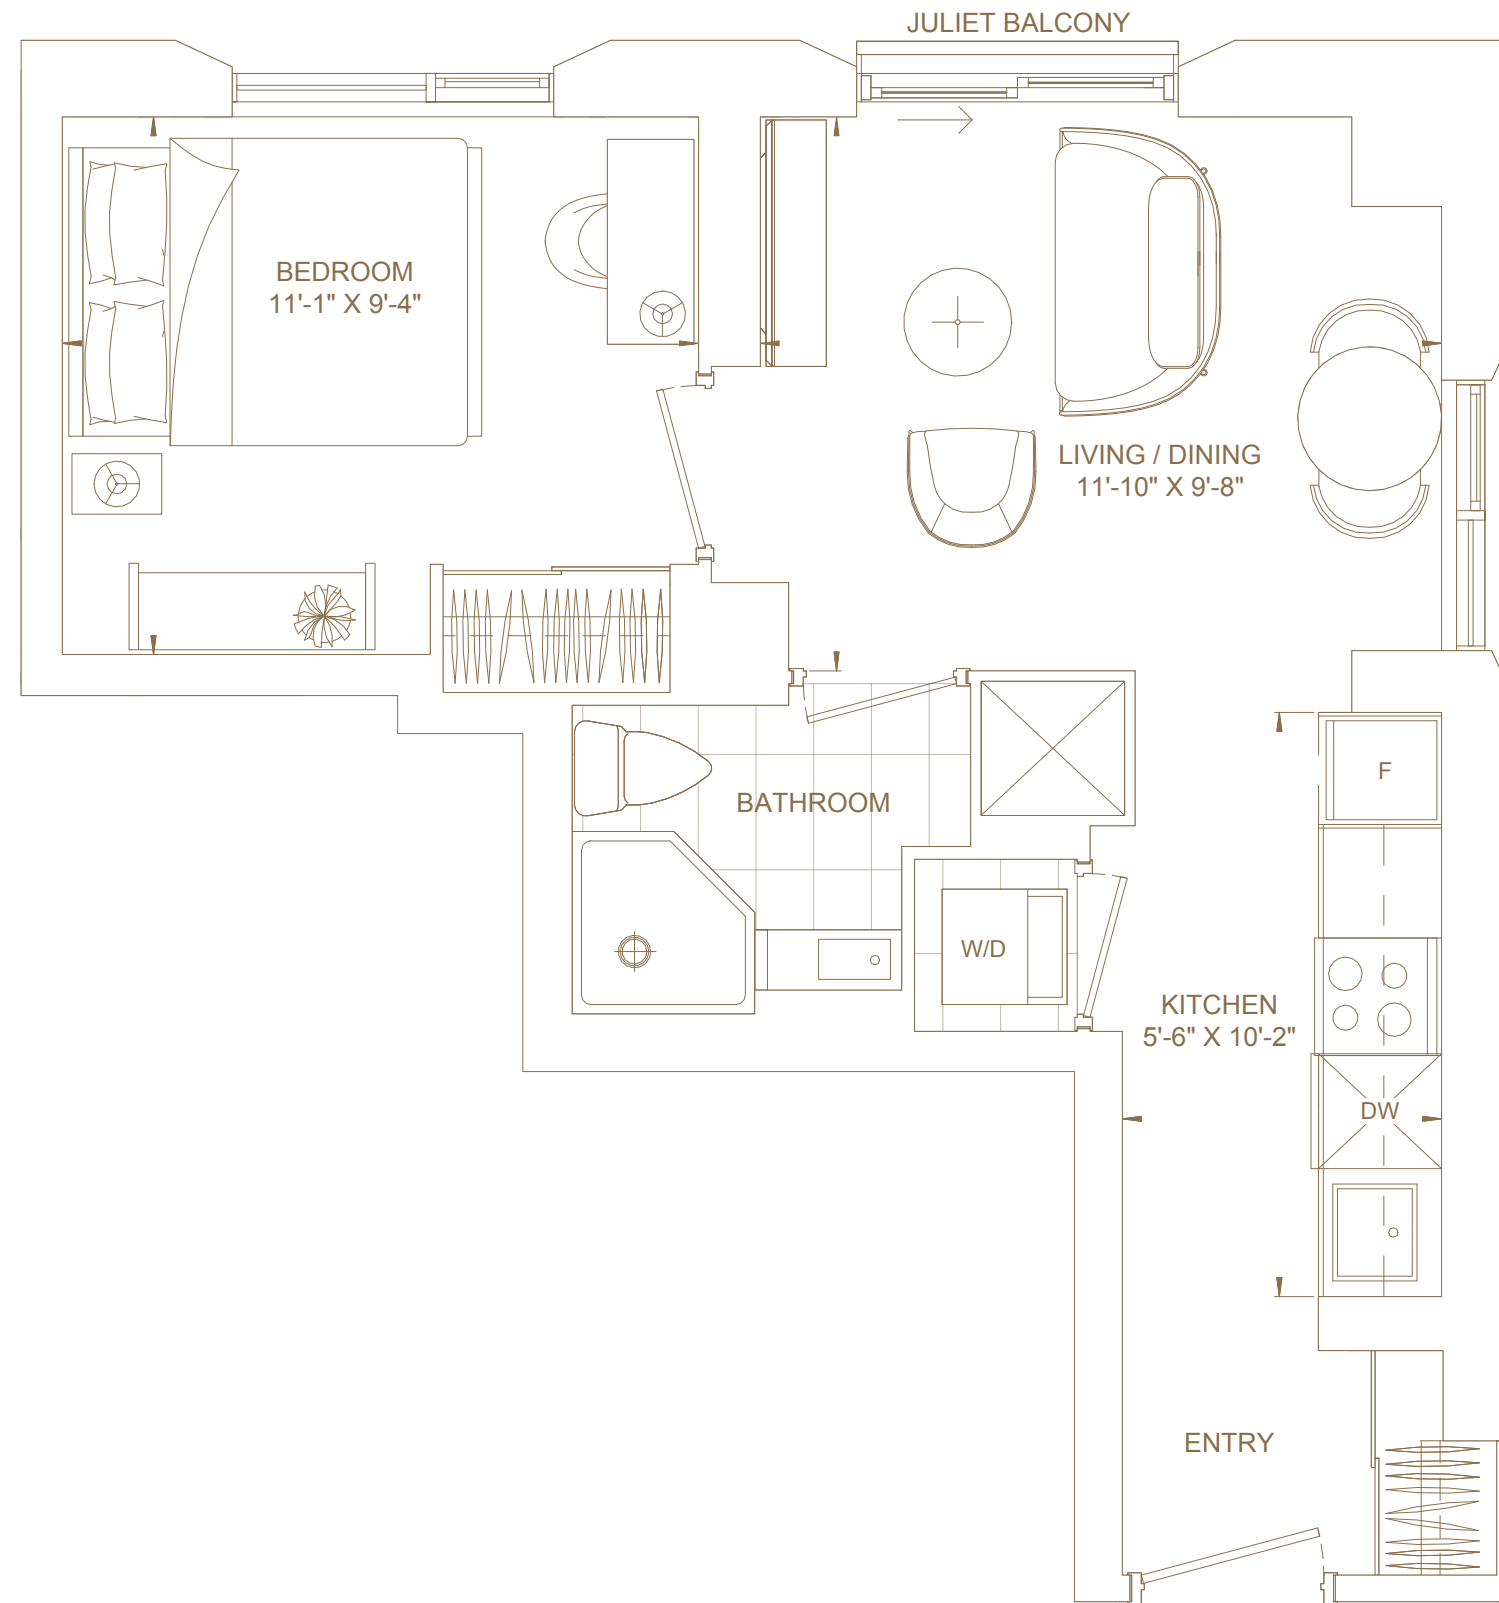

North West

FLOORS 16 TO 30

— 101 —
SPADINA
TORONTO

E981

Bedrooms
Three

Baths
Two

Total Living Area
981 ft²

Views
Noth East South