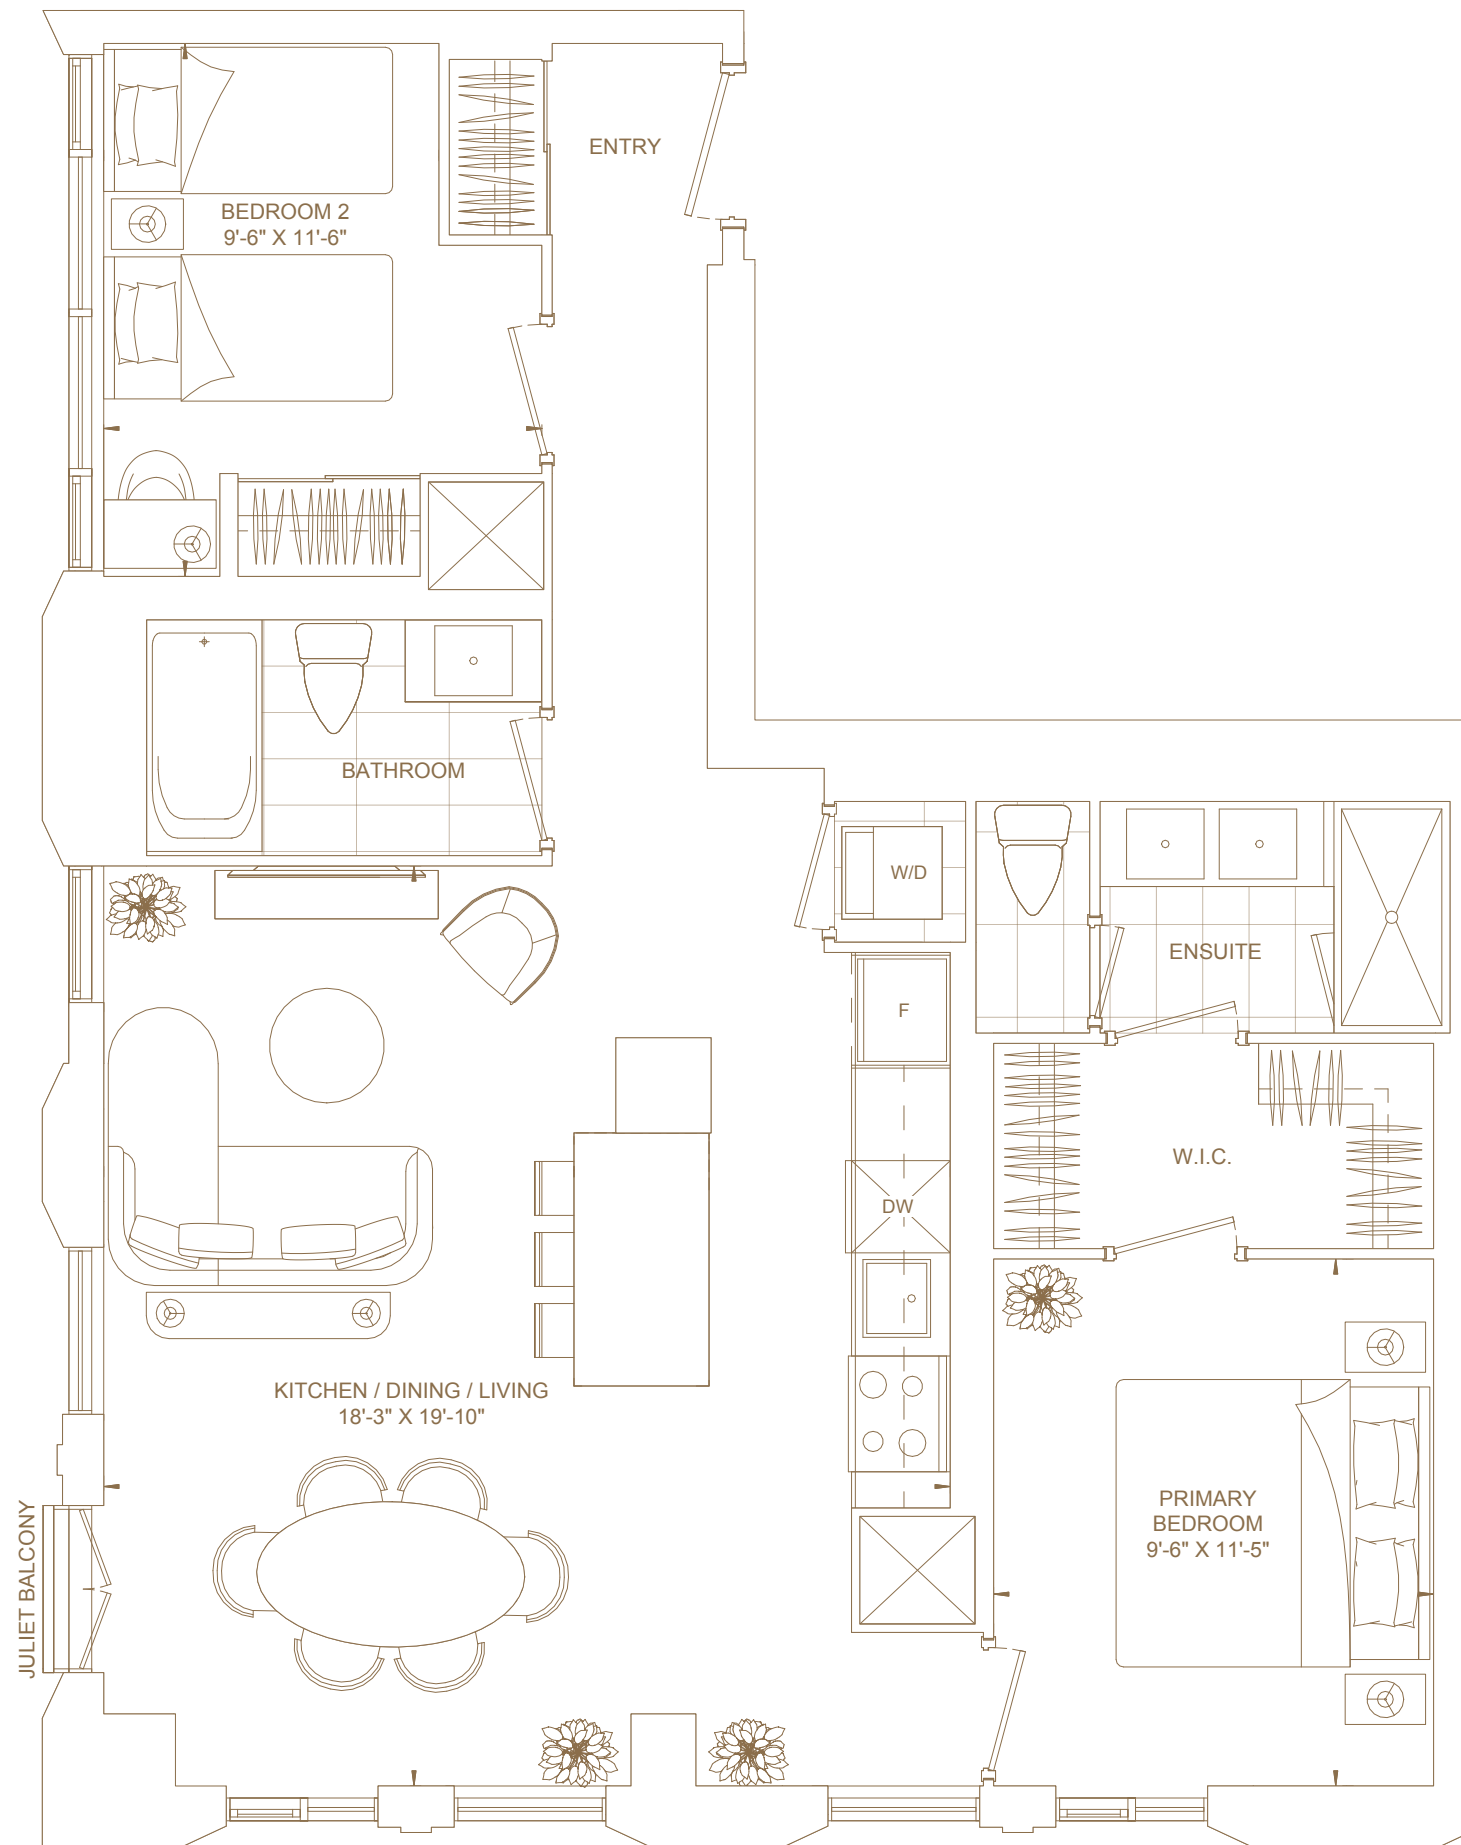

Two

Baths

Two

Total Living Area

957 ft²

Views

South West

FLOORS 16 TO 39