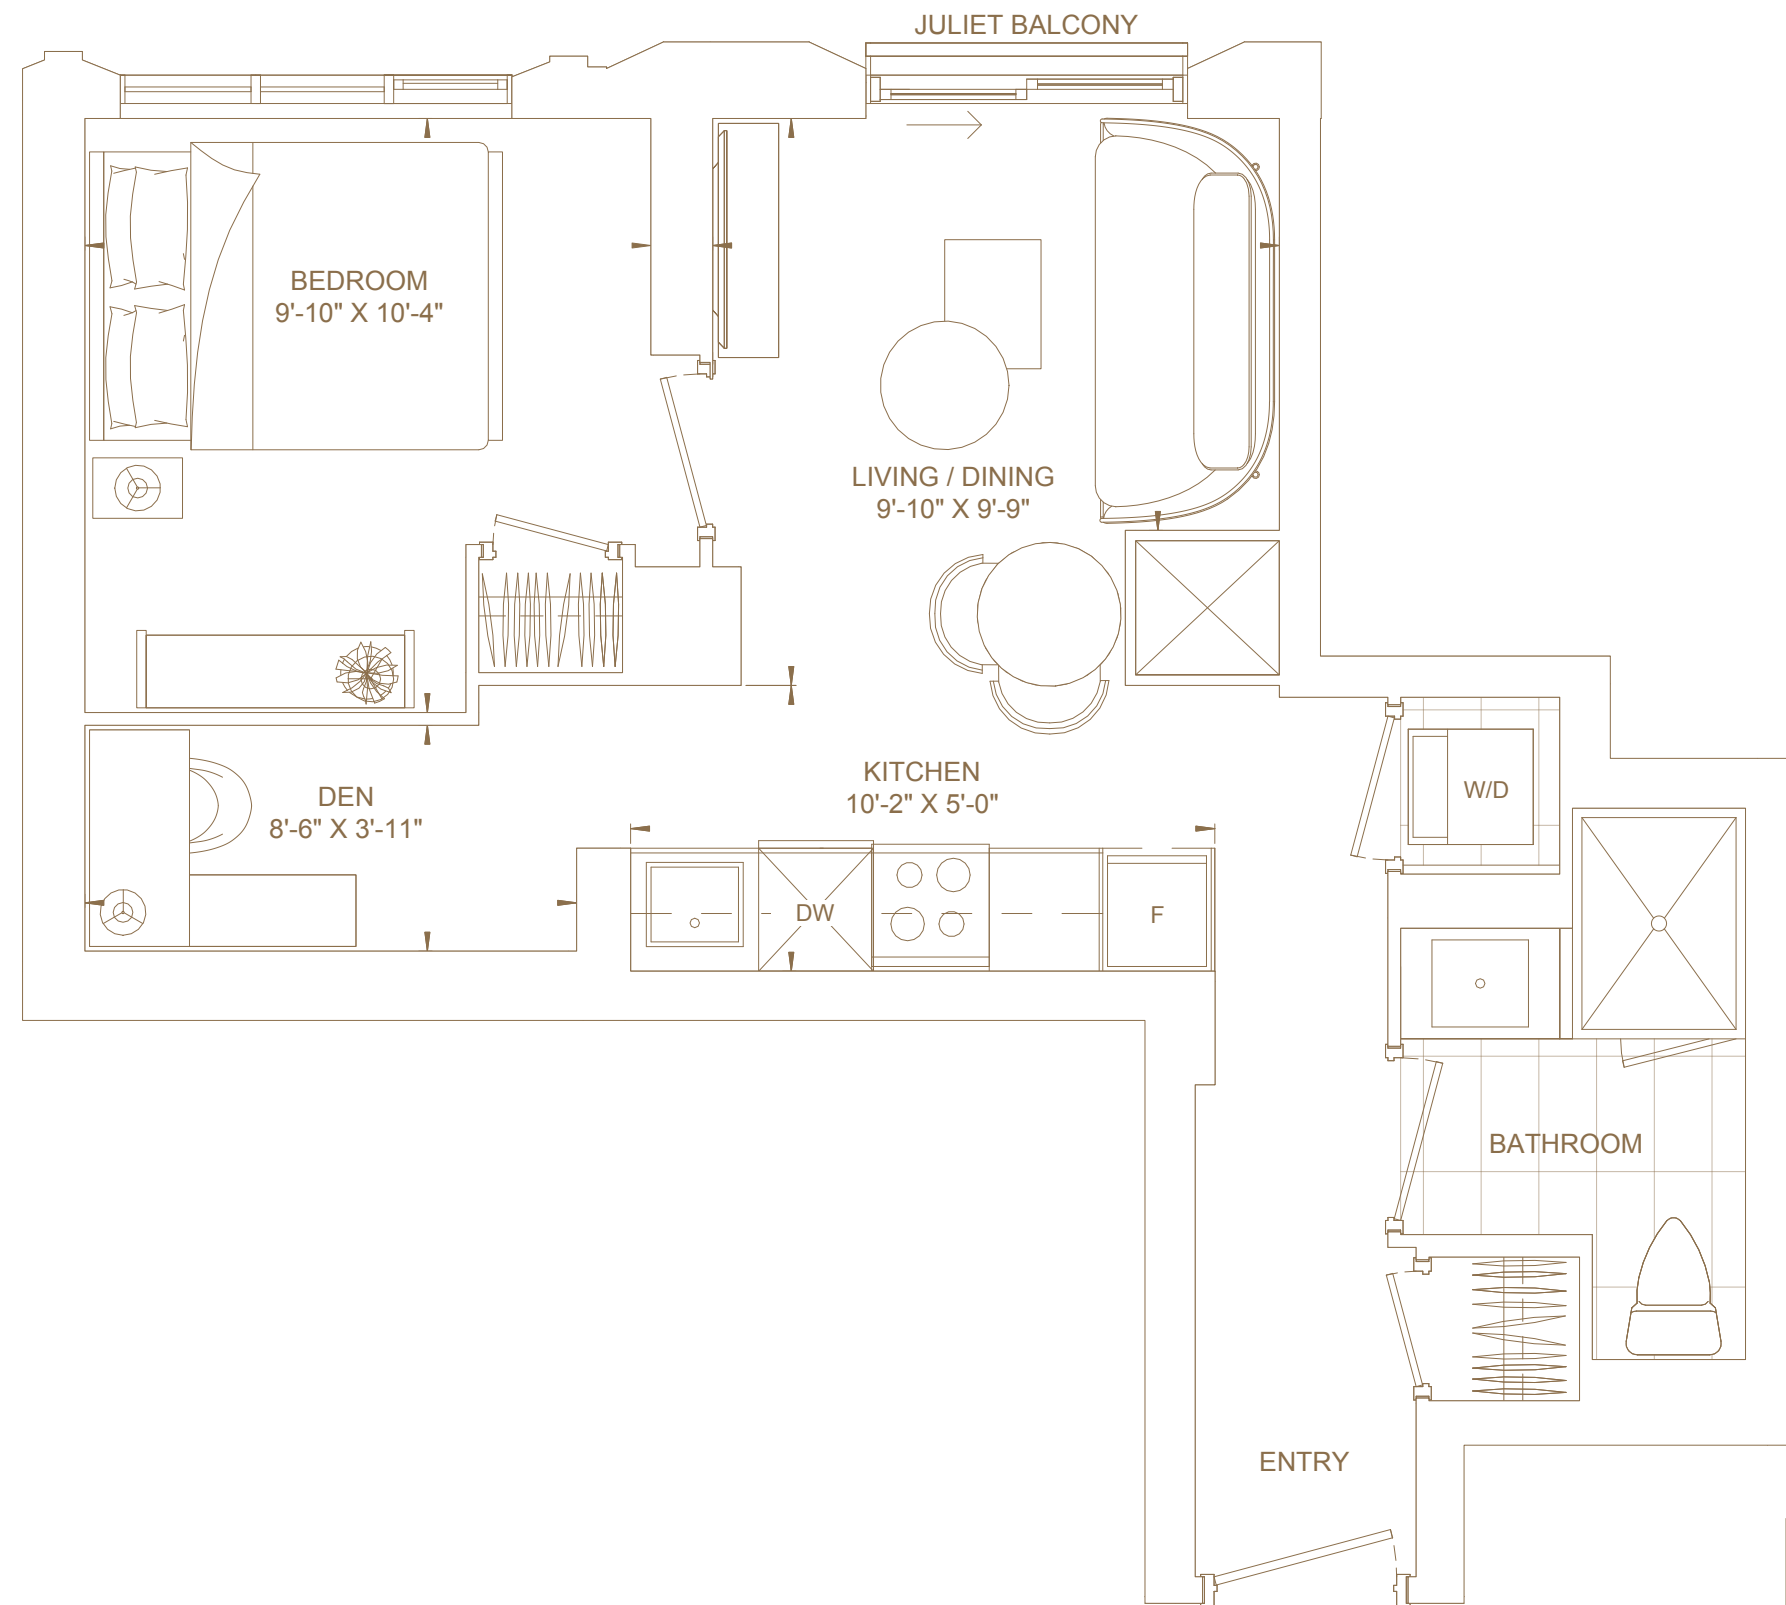

Baths

One

Total Living Area

532 ft²

Views

North

FLOORS 16 TO 30

— 101 —
SPADINA
TORONTO