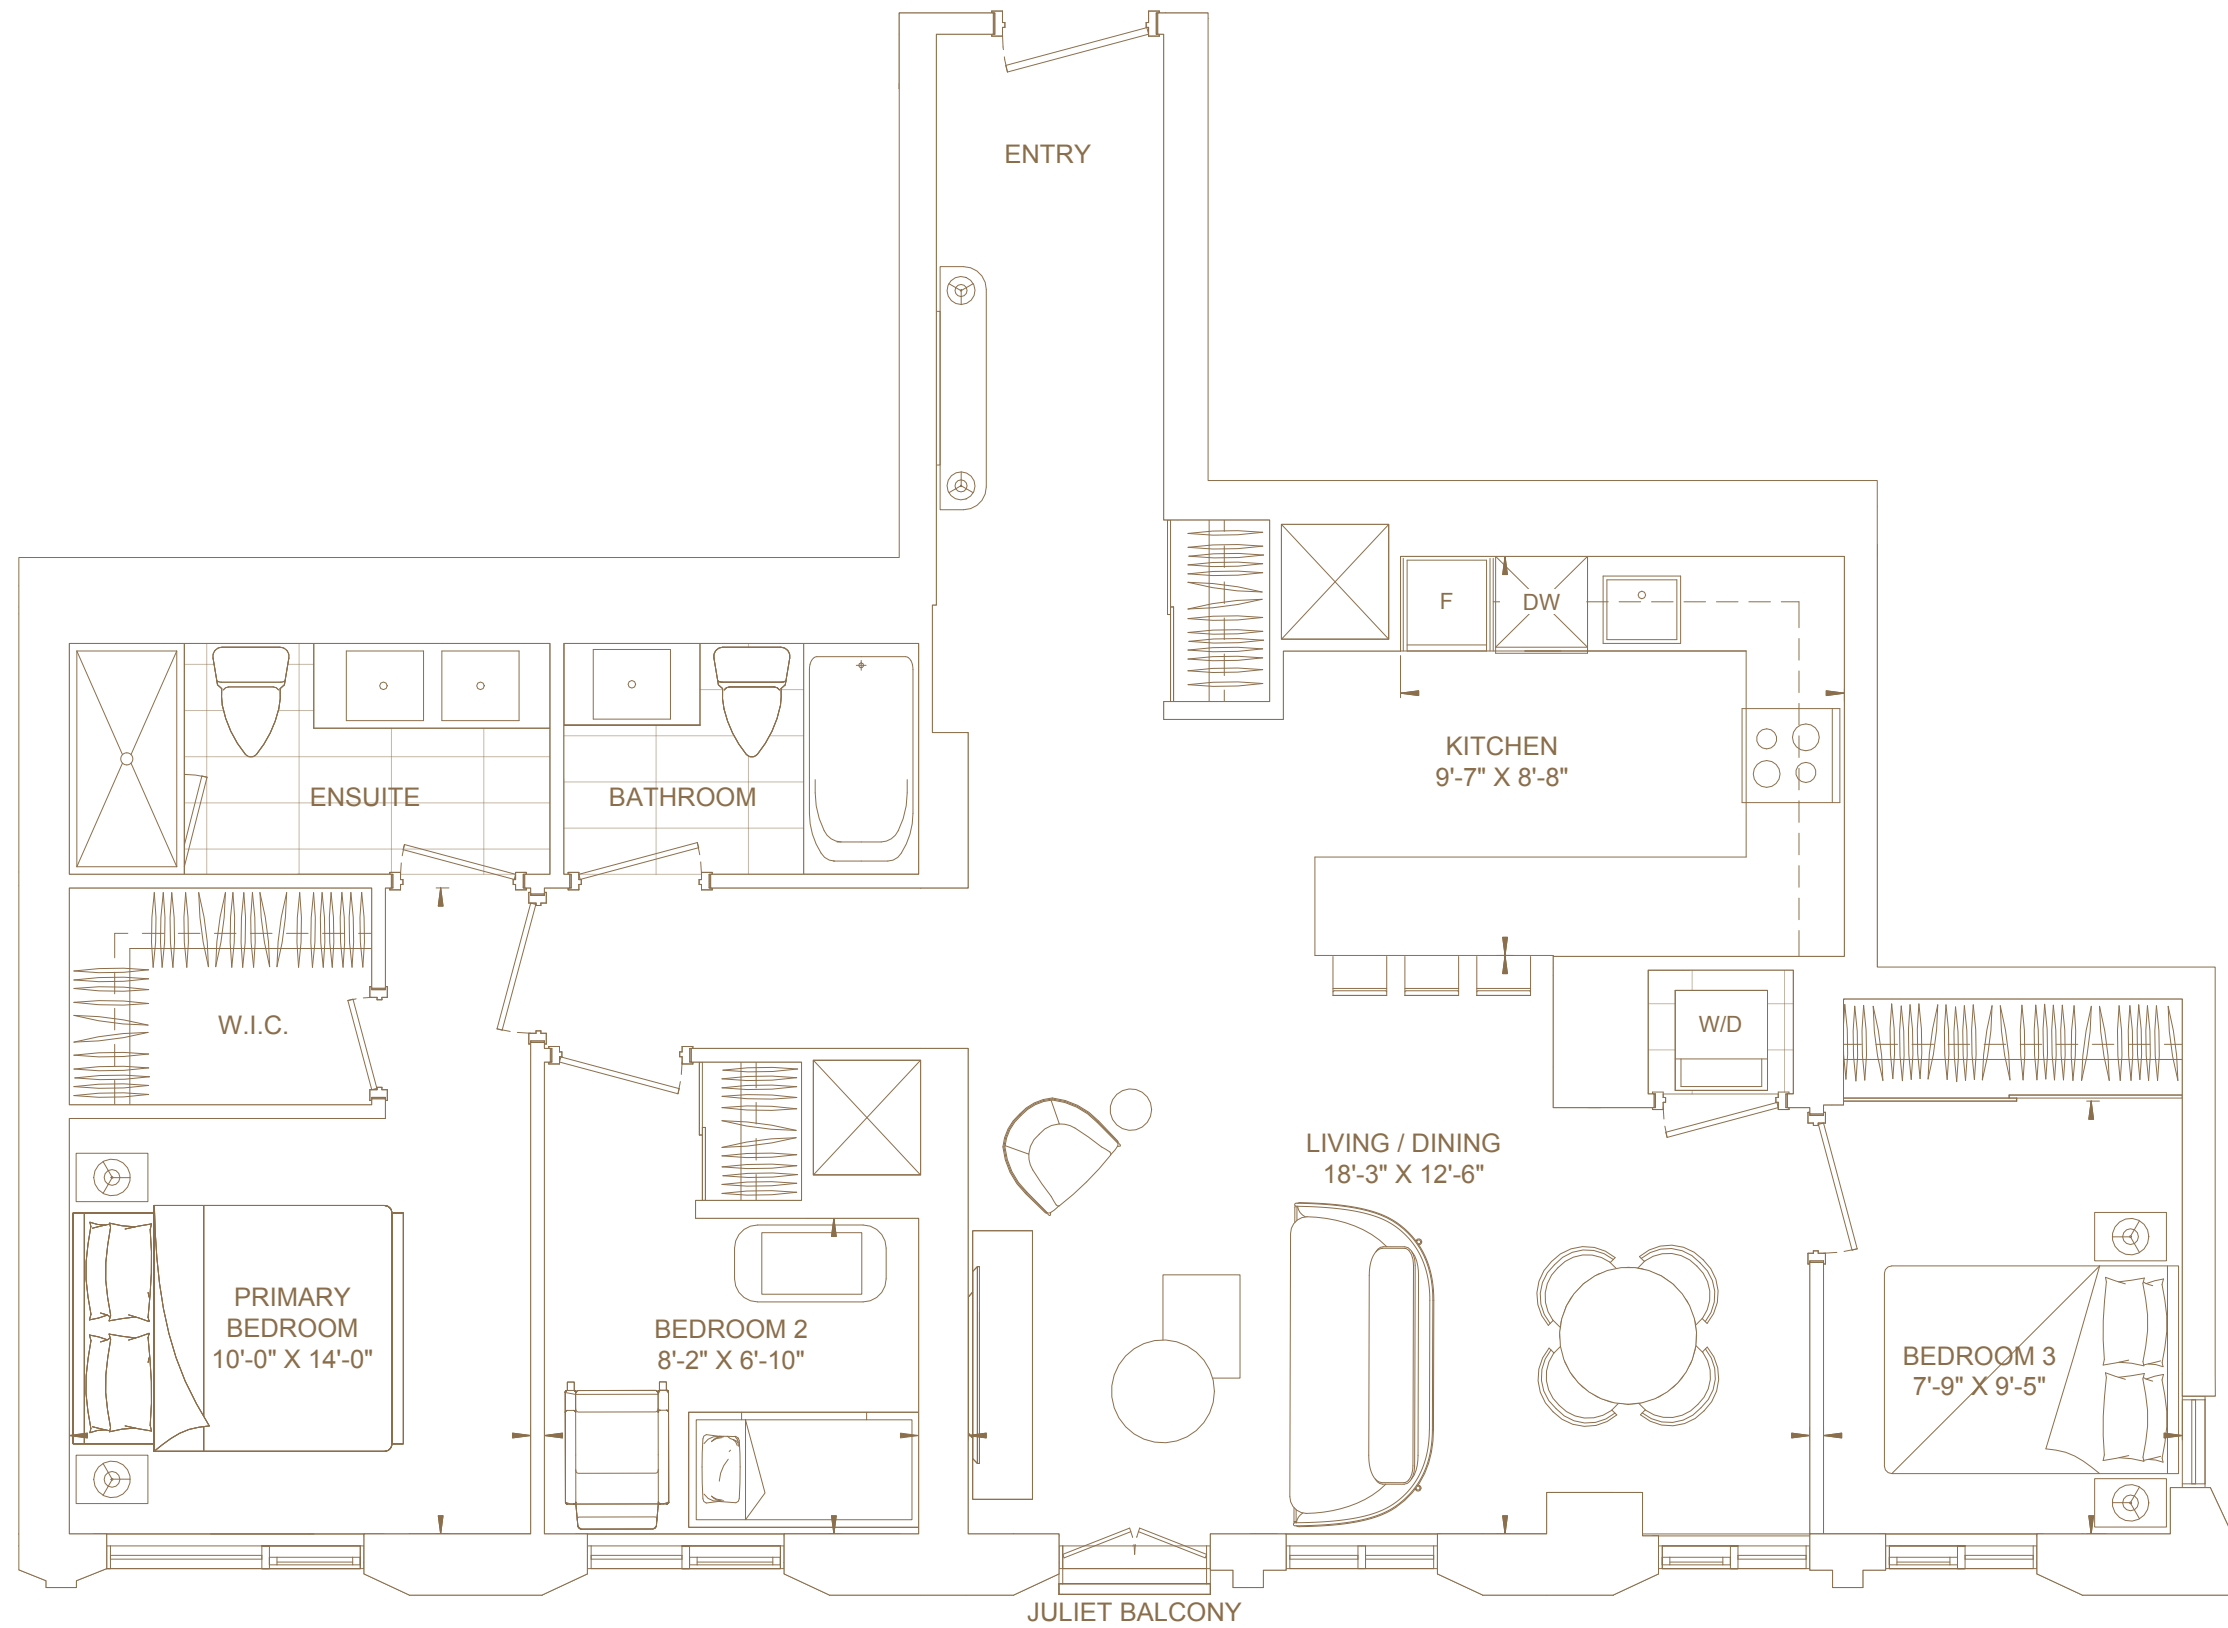

— 101 —
SPADINA
TORONTO

E1100

Bedrooms
Three

Baths
Two

Total Living Area
1,100 ft²

Views
South