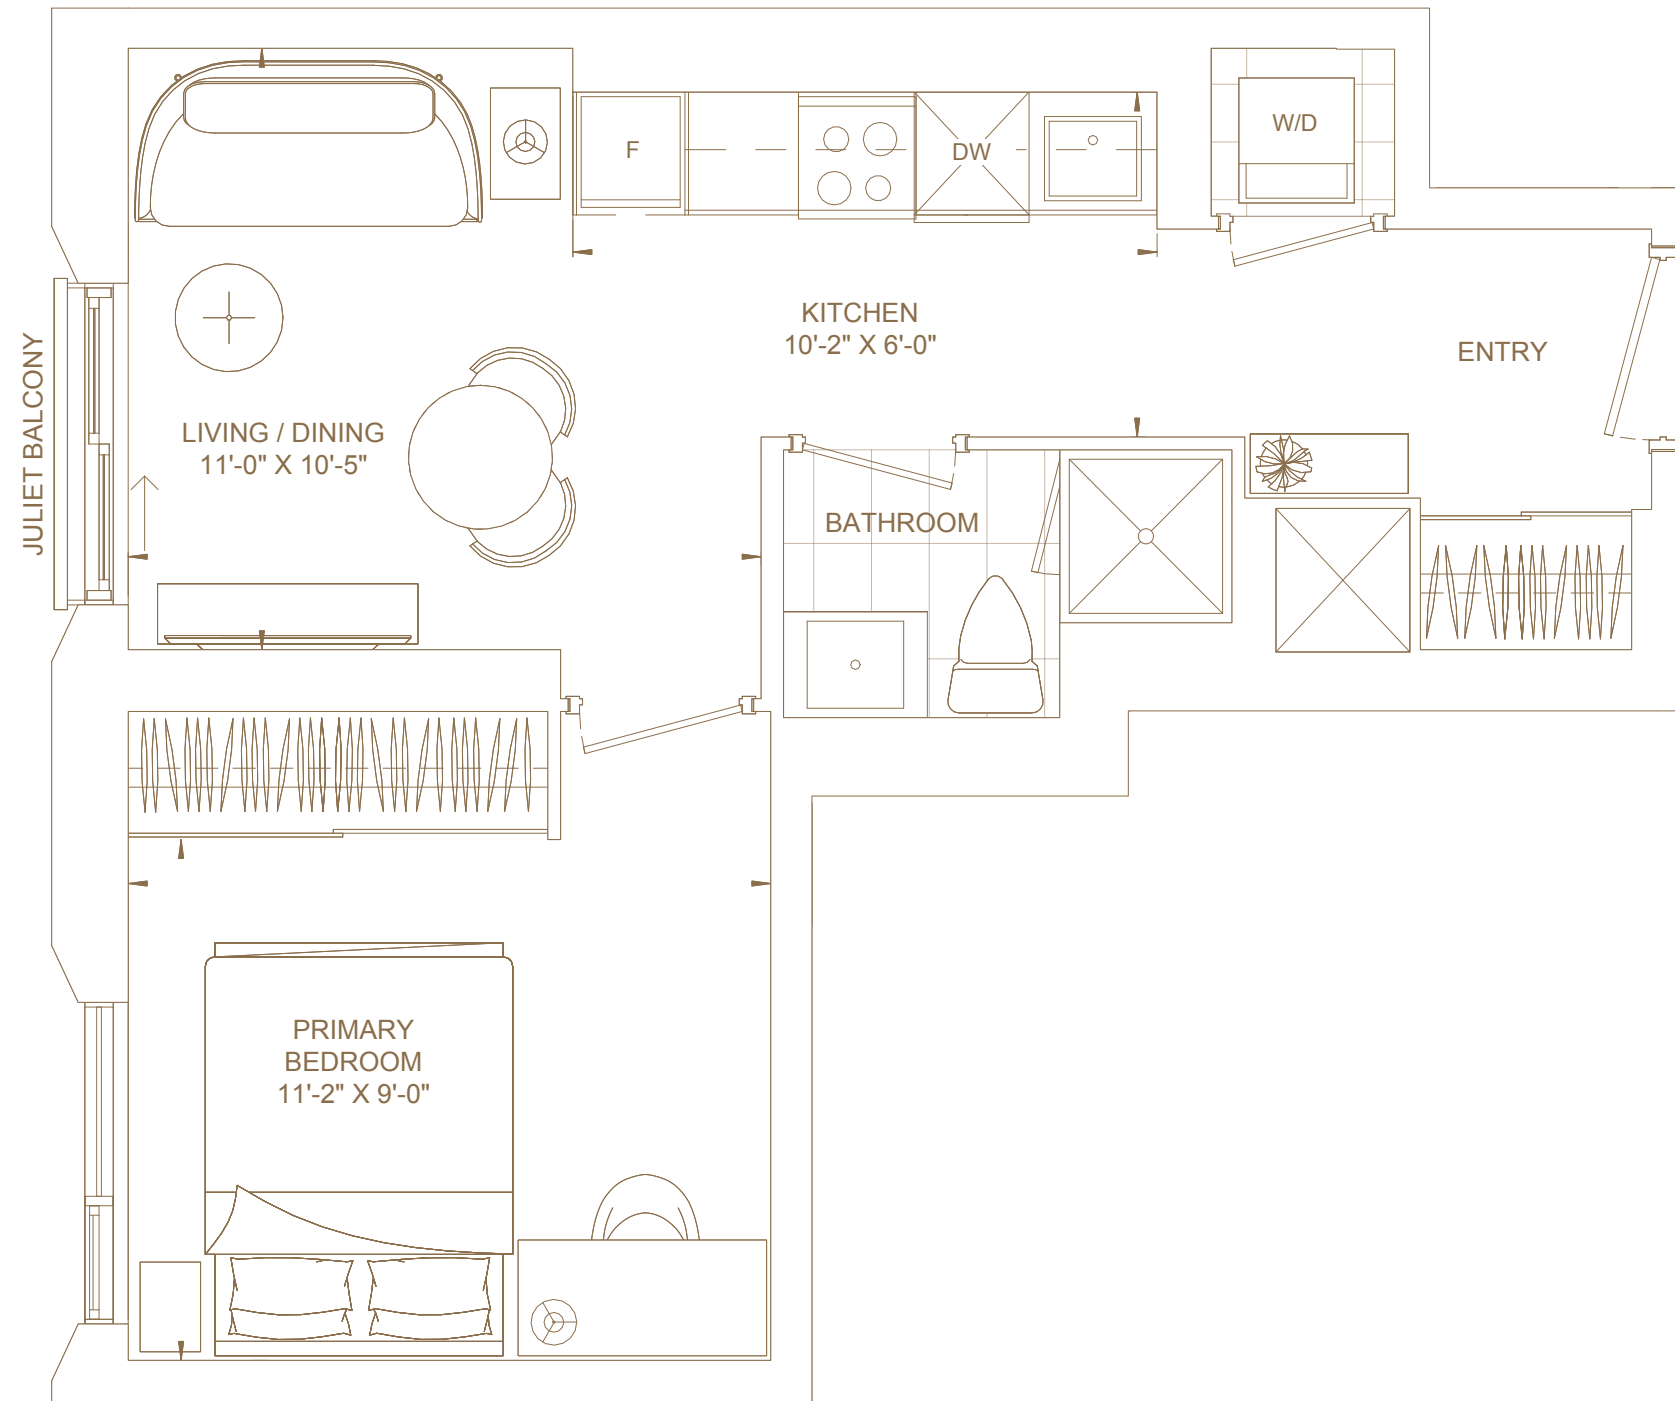

Baths

One

Total Living Area

464 ft²

Views

West

FLOORS 3 TO 8

— 101 —
SPADINA
TORONTO