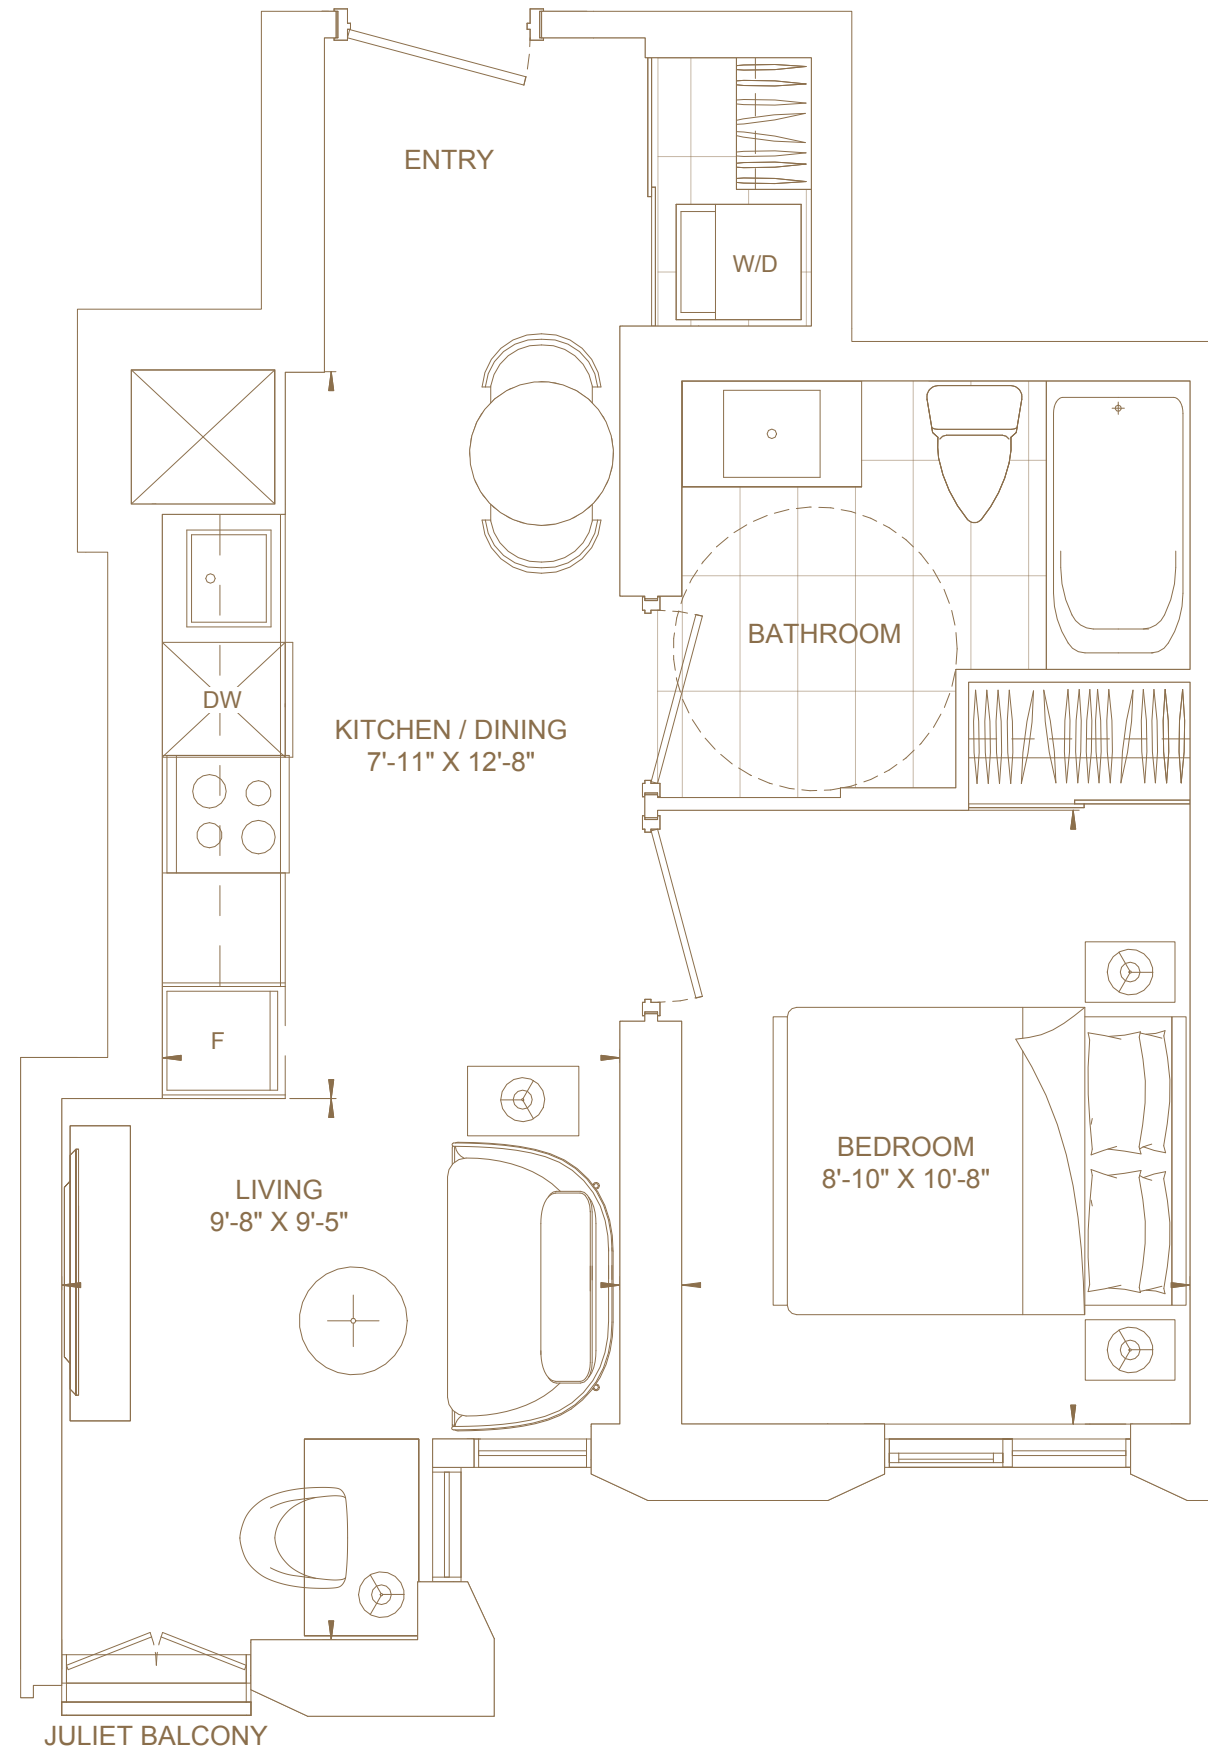

— 101 —
SPADINA
TORONTO

B483

Bedrooms

One

Baths

One

Total Living Area

483 ft²

Views

South

FLOORS 16 TO 25