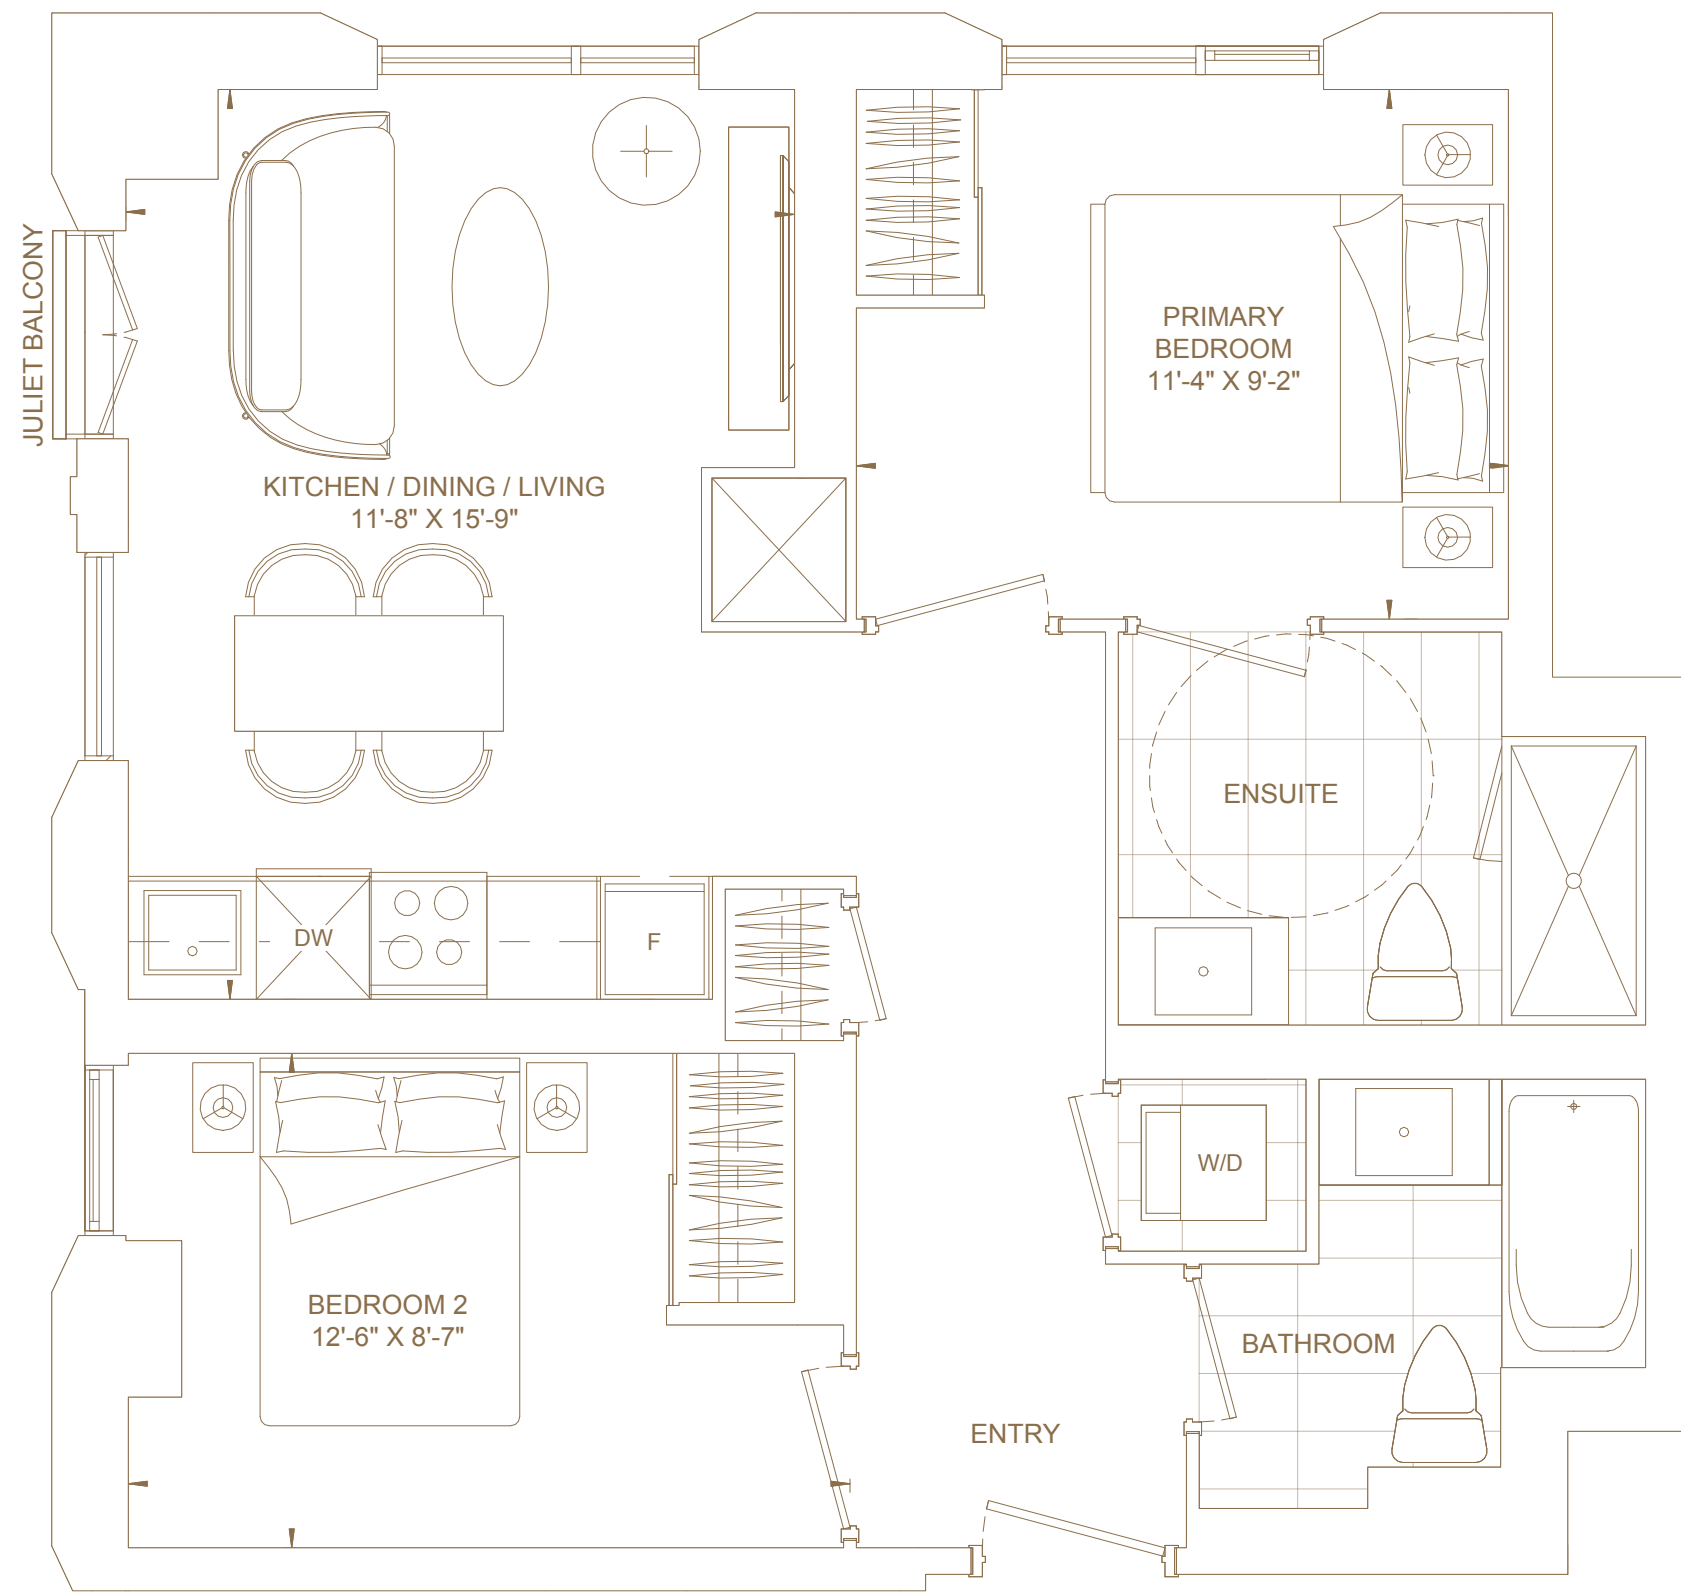

D713

Bedrooms

Two

Baths

Two

Total Living Area

713 ft²

Views

North West

FLOORS 16 TO 30