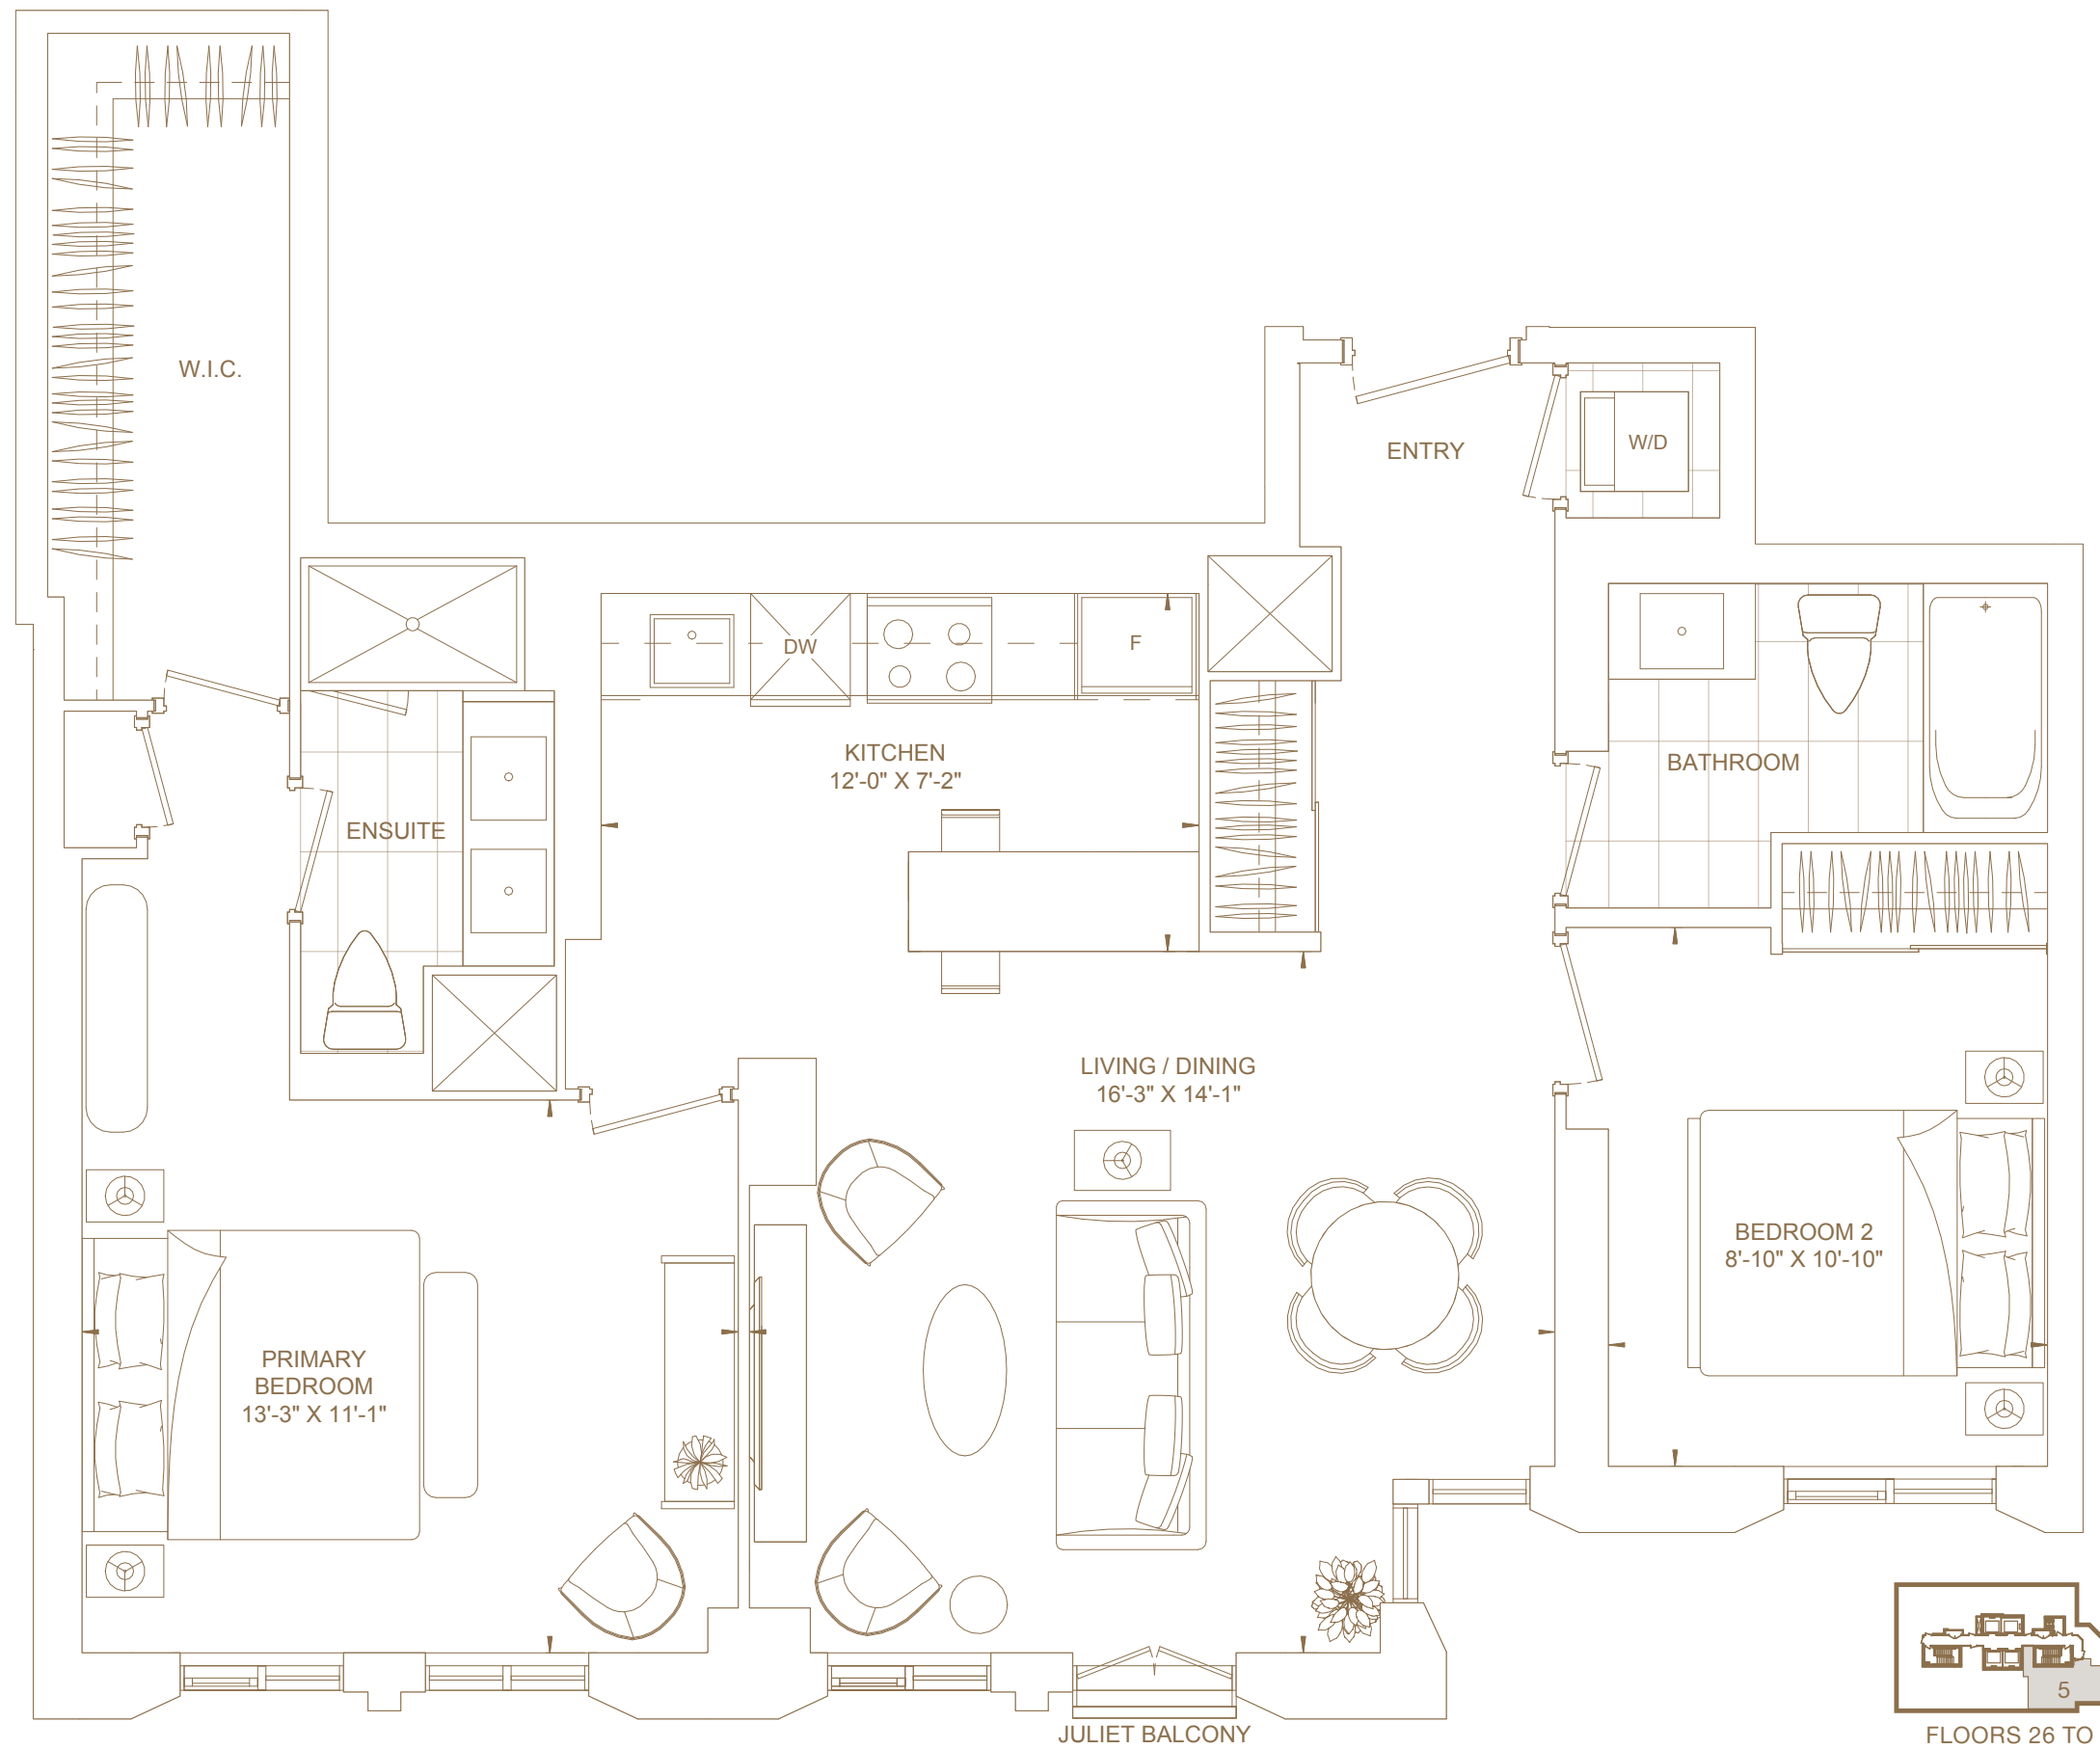

Bedrooms

Two

Baths

Two

Total Living Area

1,044 ft^2

Views

South