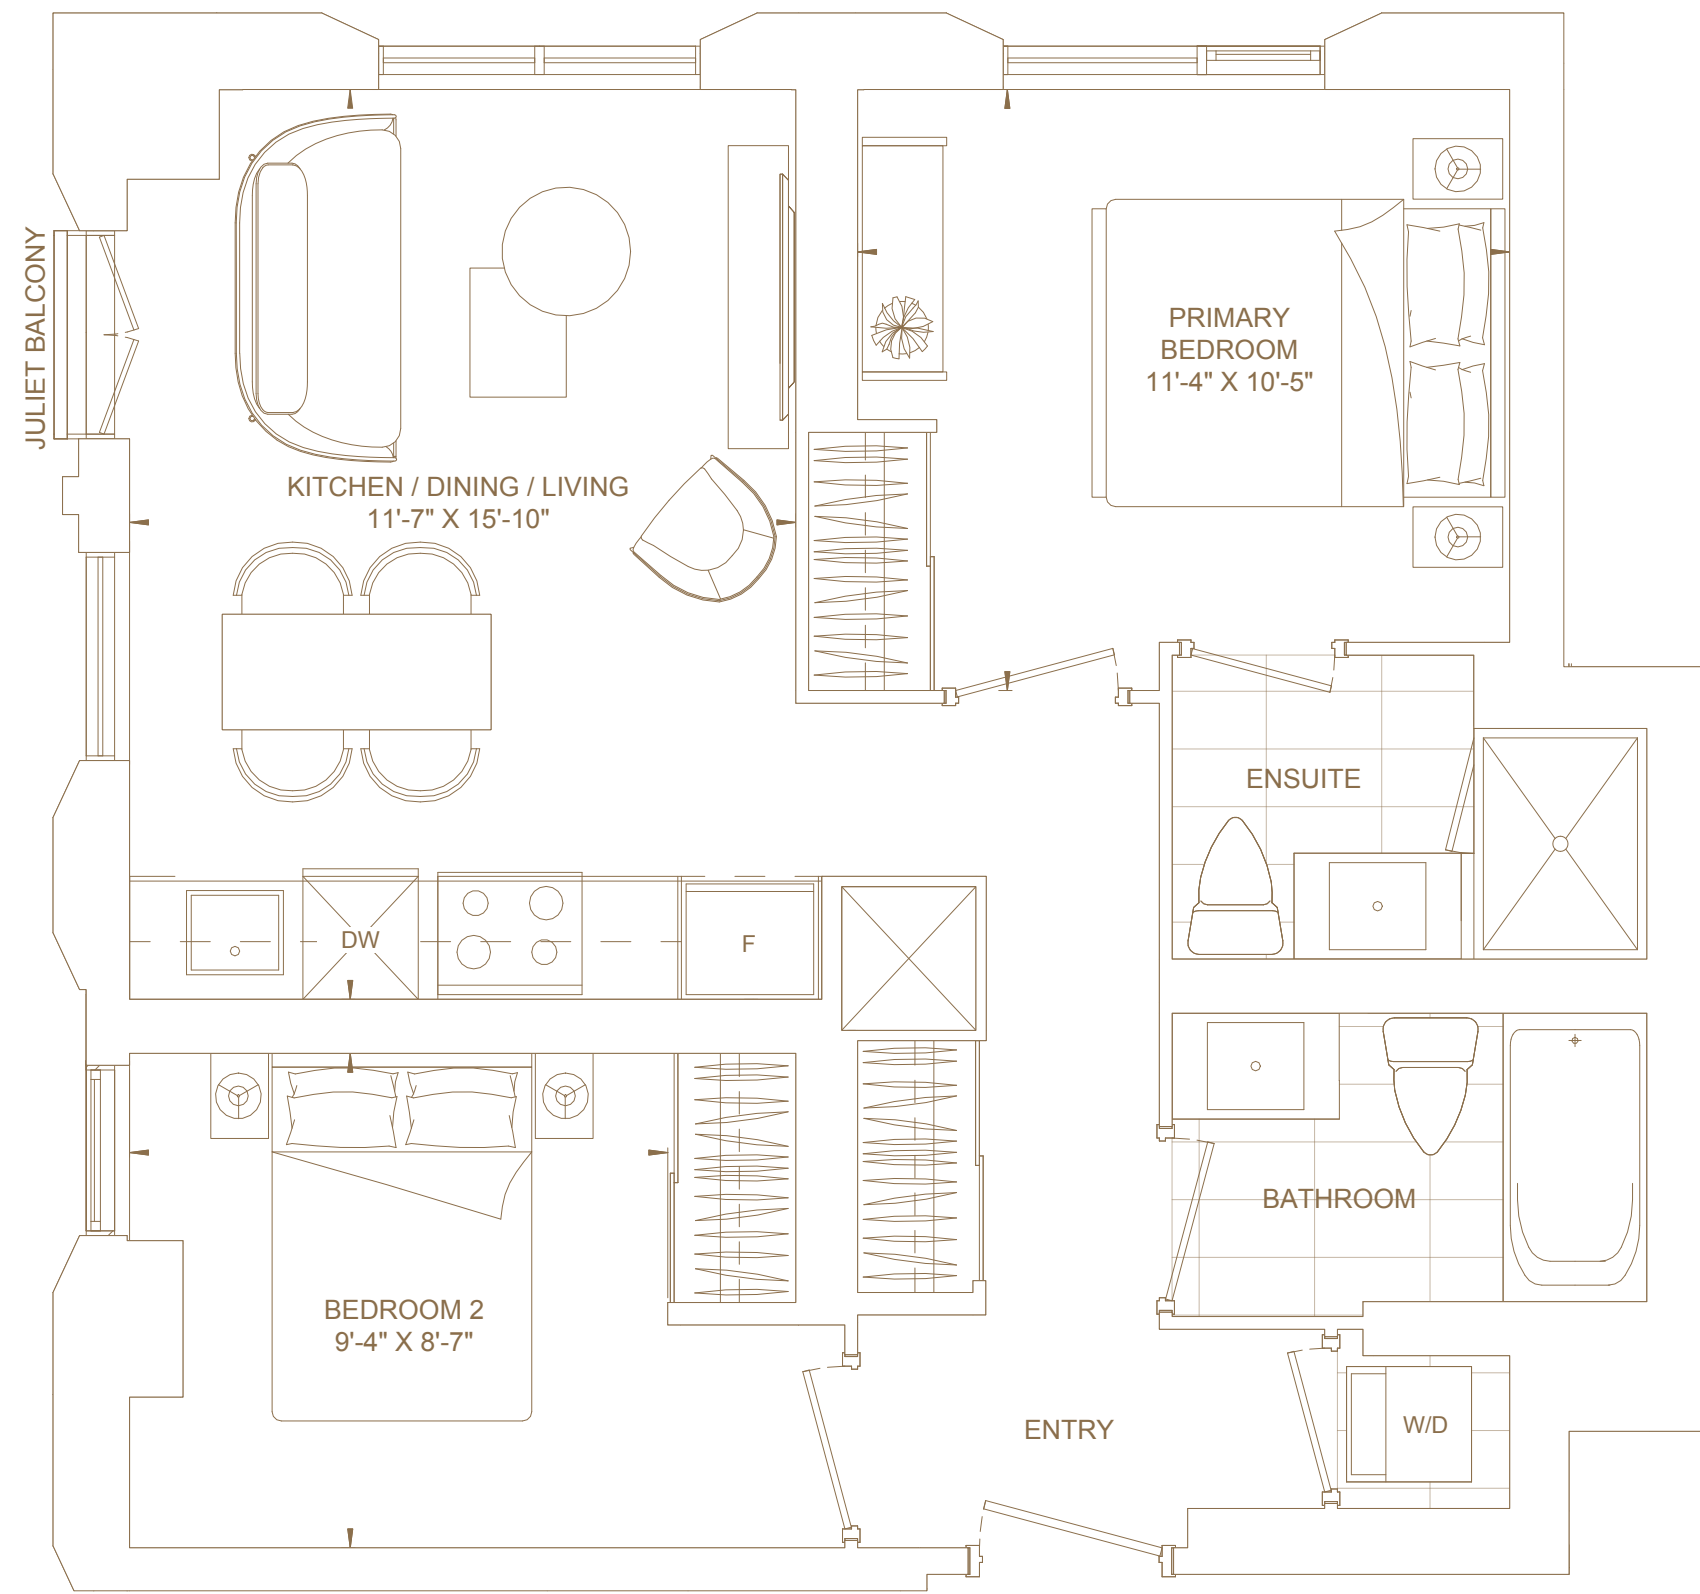

FLOORS 26 TO 30
& 35 TO 36

— 101 —
SPADINA
TORONTO

D690

Bedrooms

Two

Baths

Two

Total Living Area