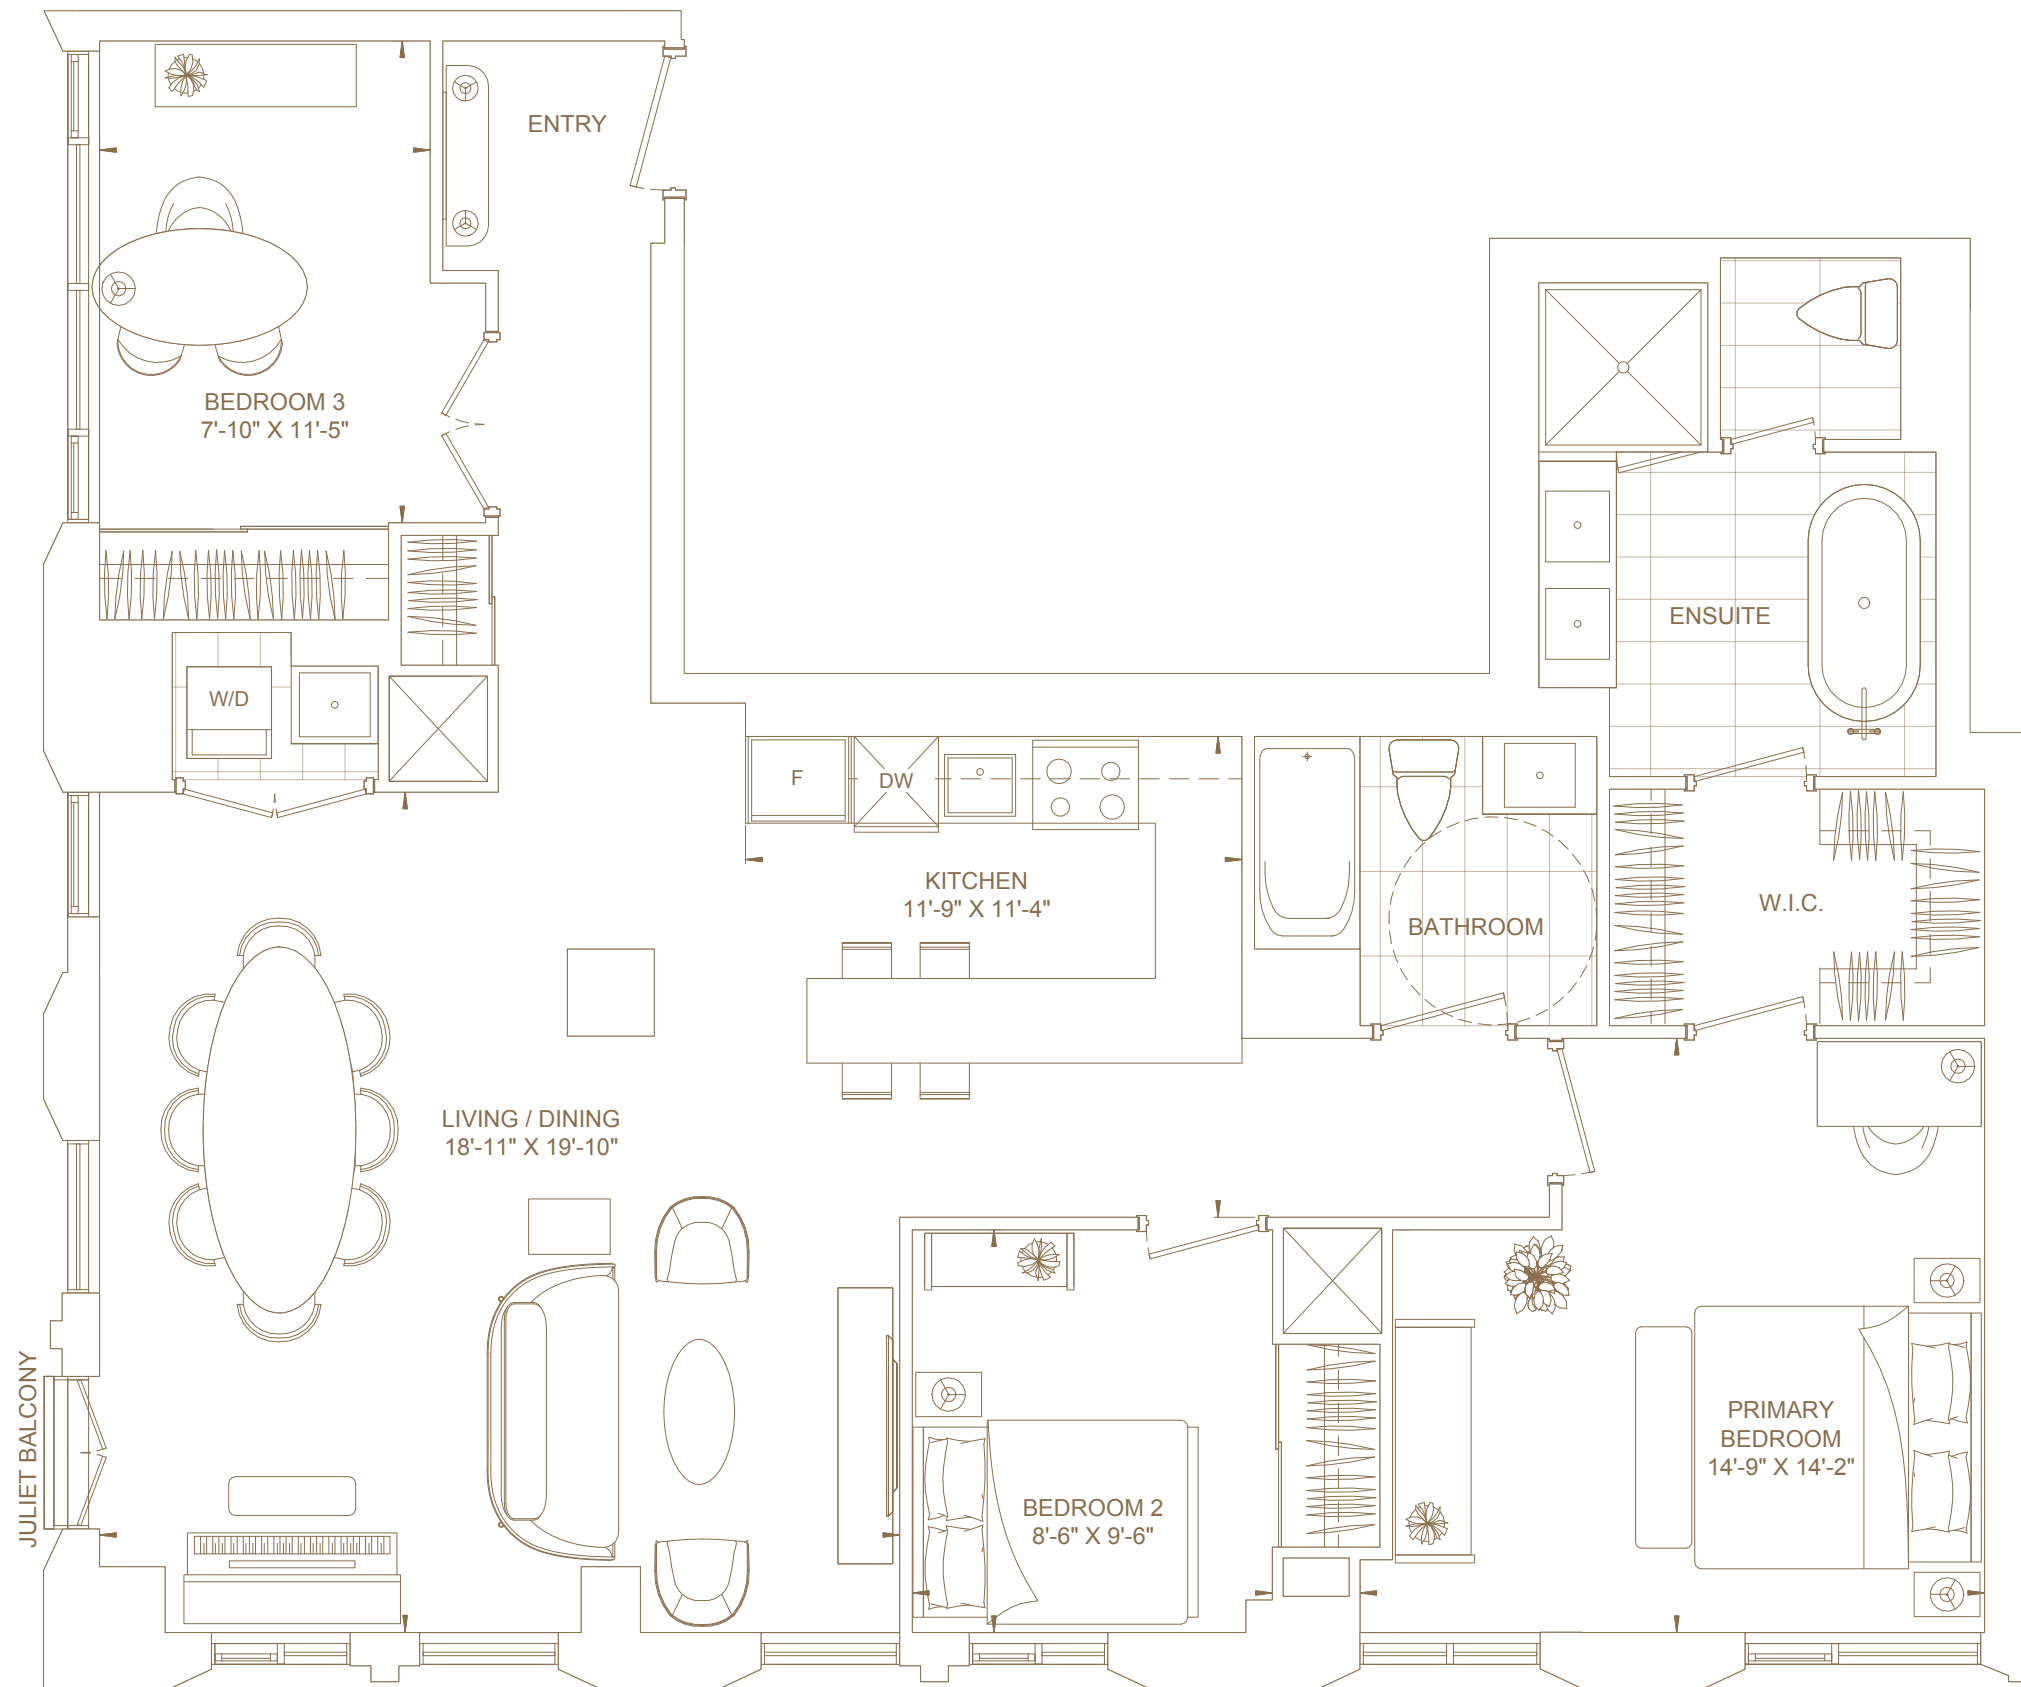

Baths
Two

Total Living Area
1,100 ft²

Views
South

— 101 —
SPADINA
TORONTO

E1466

Bedrooms
Three

Baths
Two

Total Living Area
1,466 ft²

Views
South West

— 101 —
SPADINA
TORONTO

E1169

Bedrooms
Three

Baths
Two

Total Living Area
1,169 ft²

Views
North West

FLOORS LPH, PH01,
PH02 & UPH