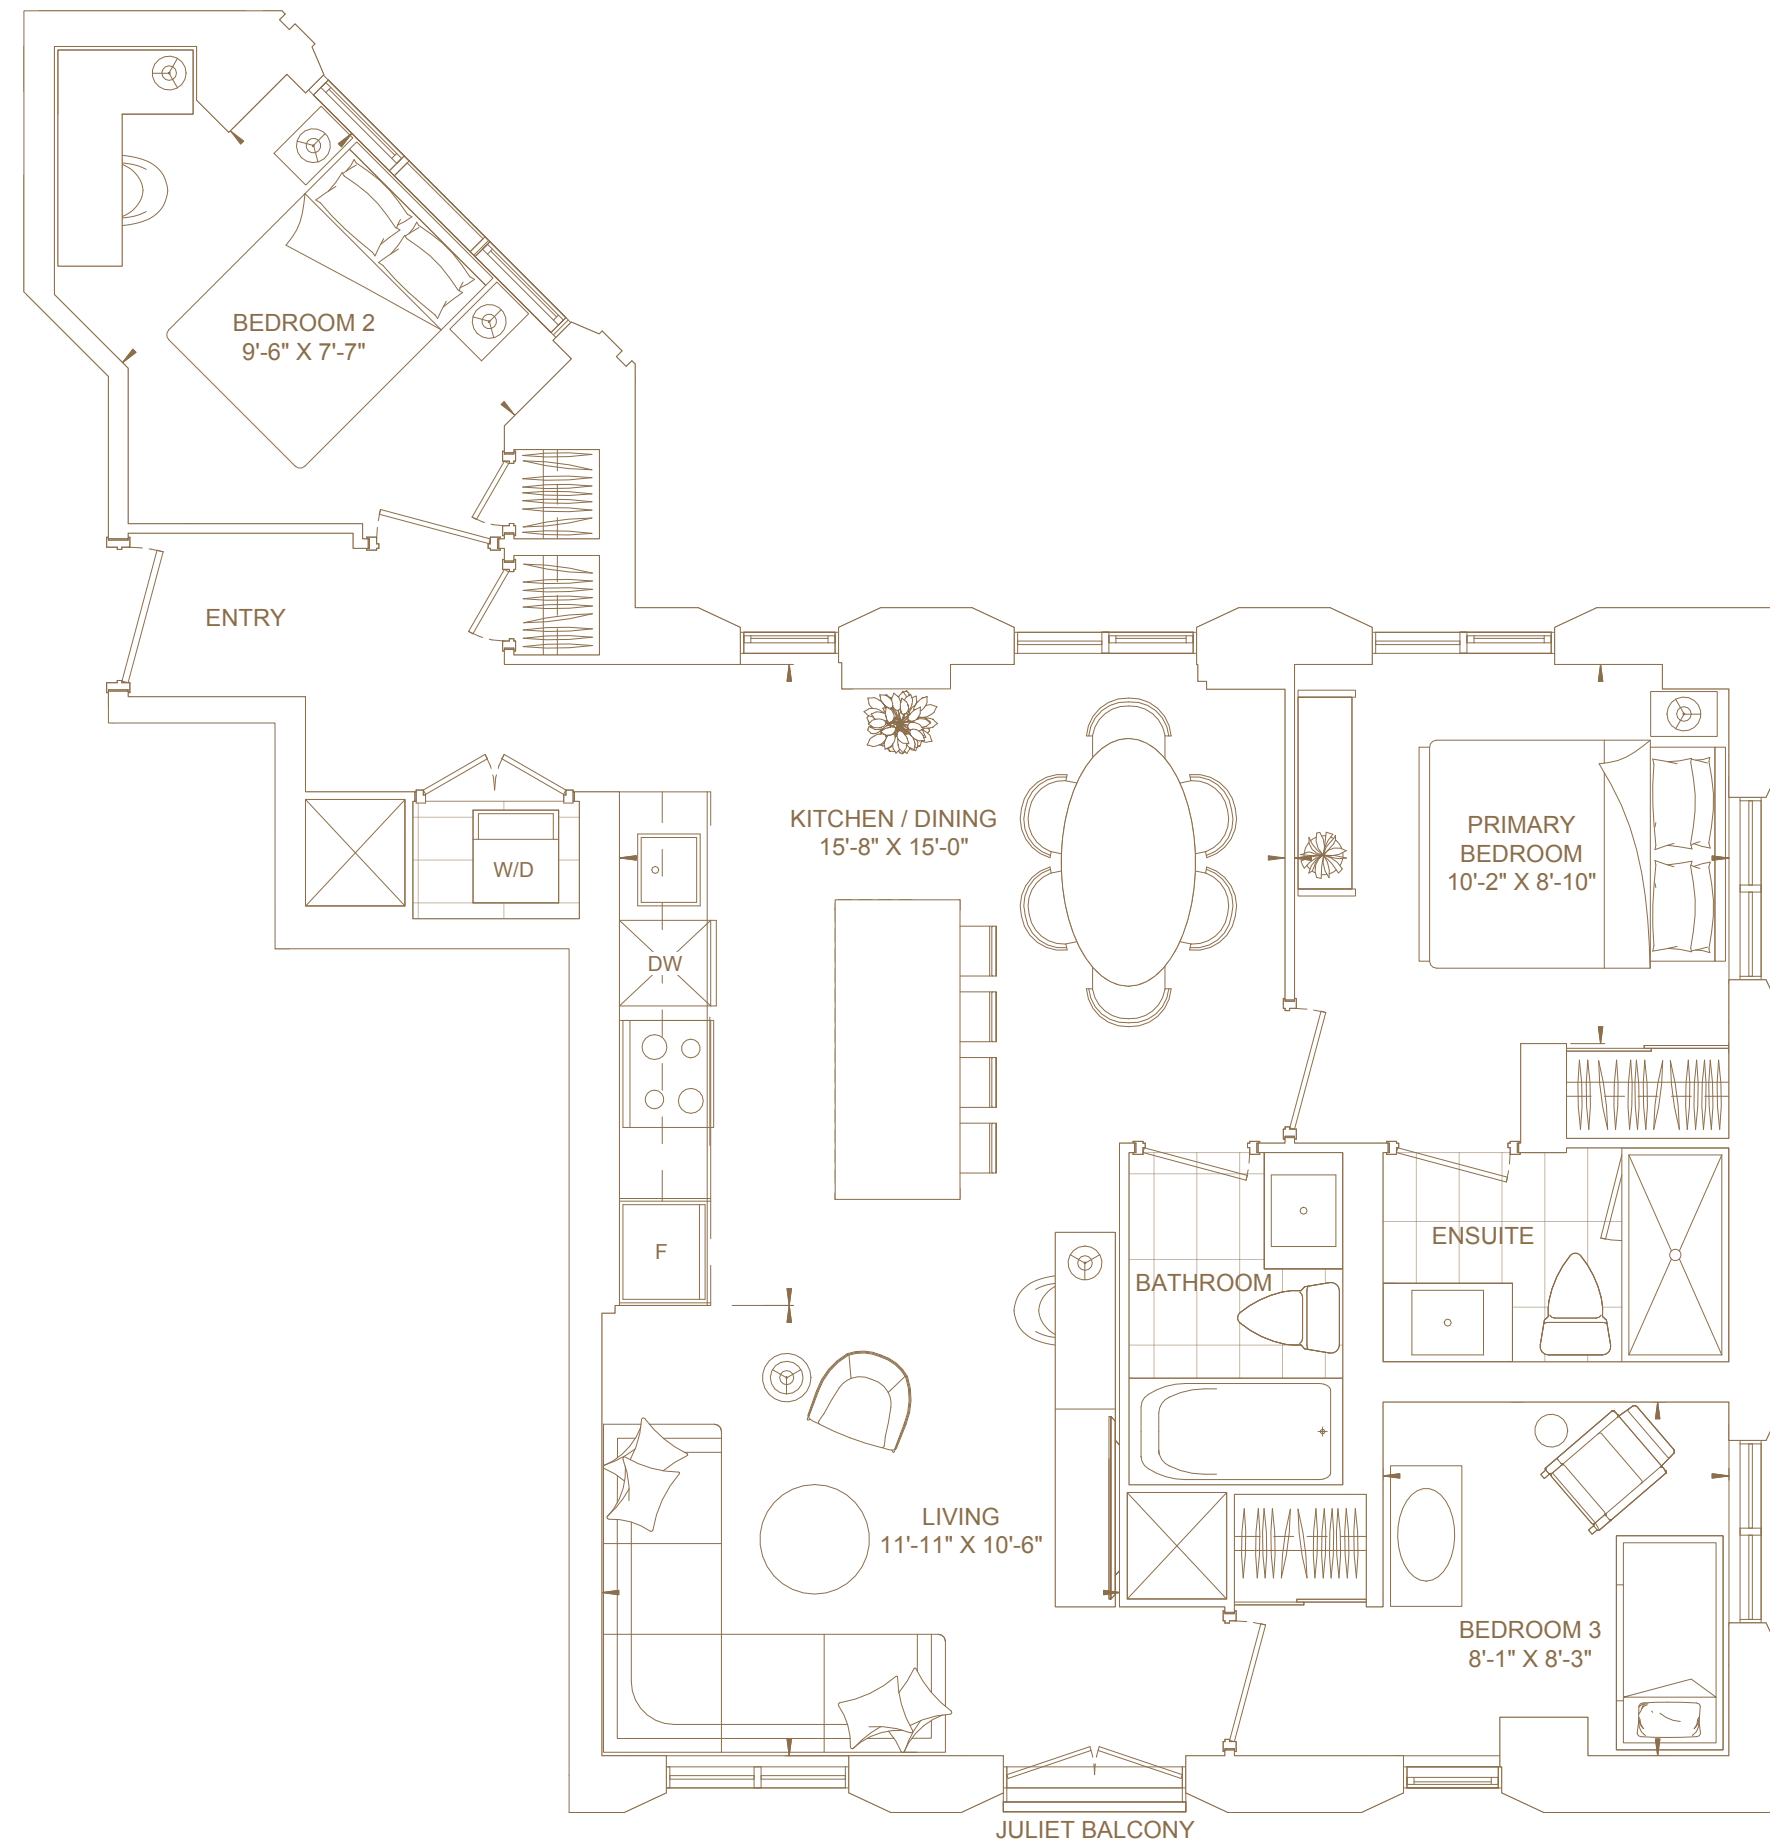

North West

FLOORS 16 TO 30

— 101 —
SPADINA
TORONTO

E981

Bedrooms
Three

Baths
Two

Total Living Area
981 ft²

Views
Noth East South