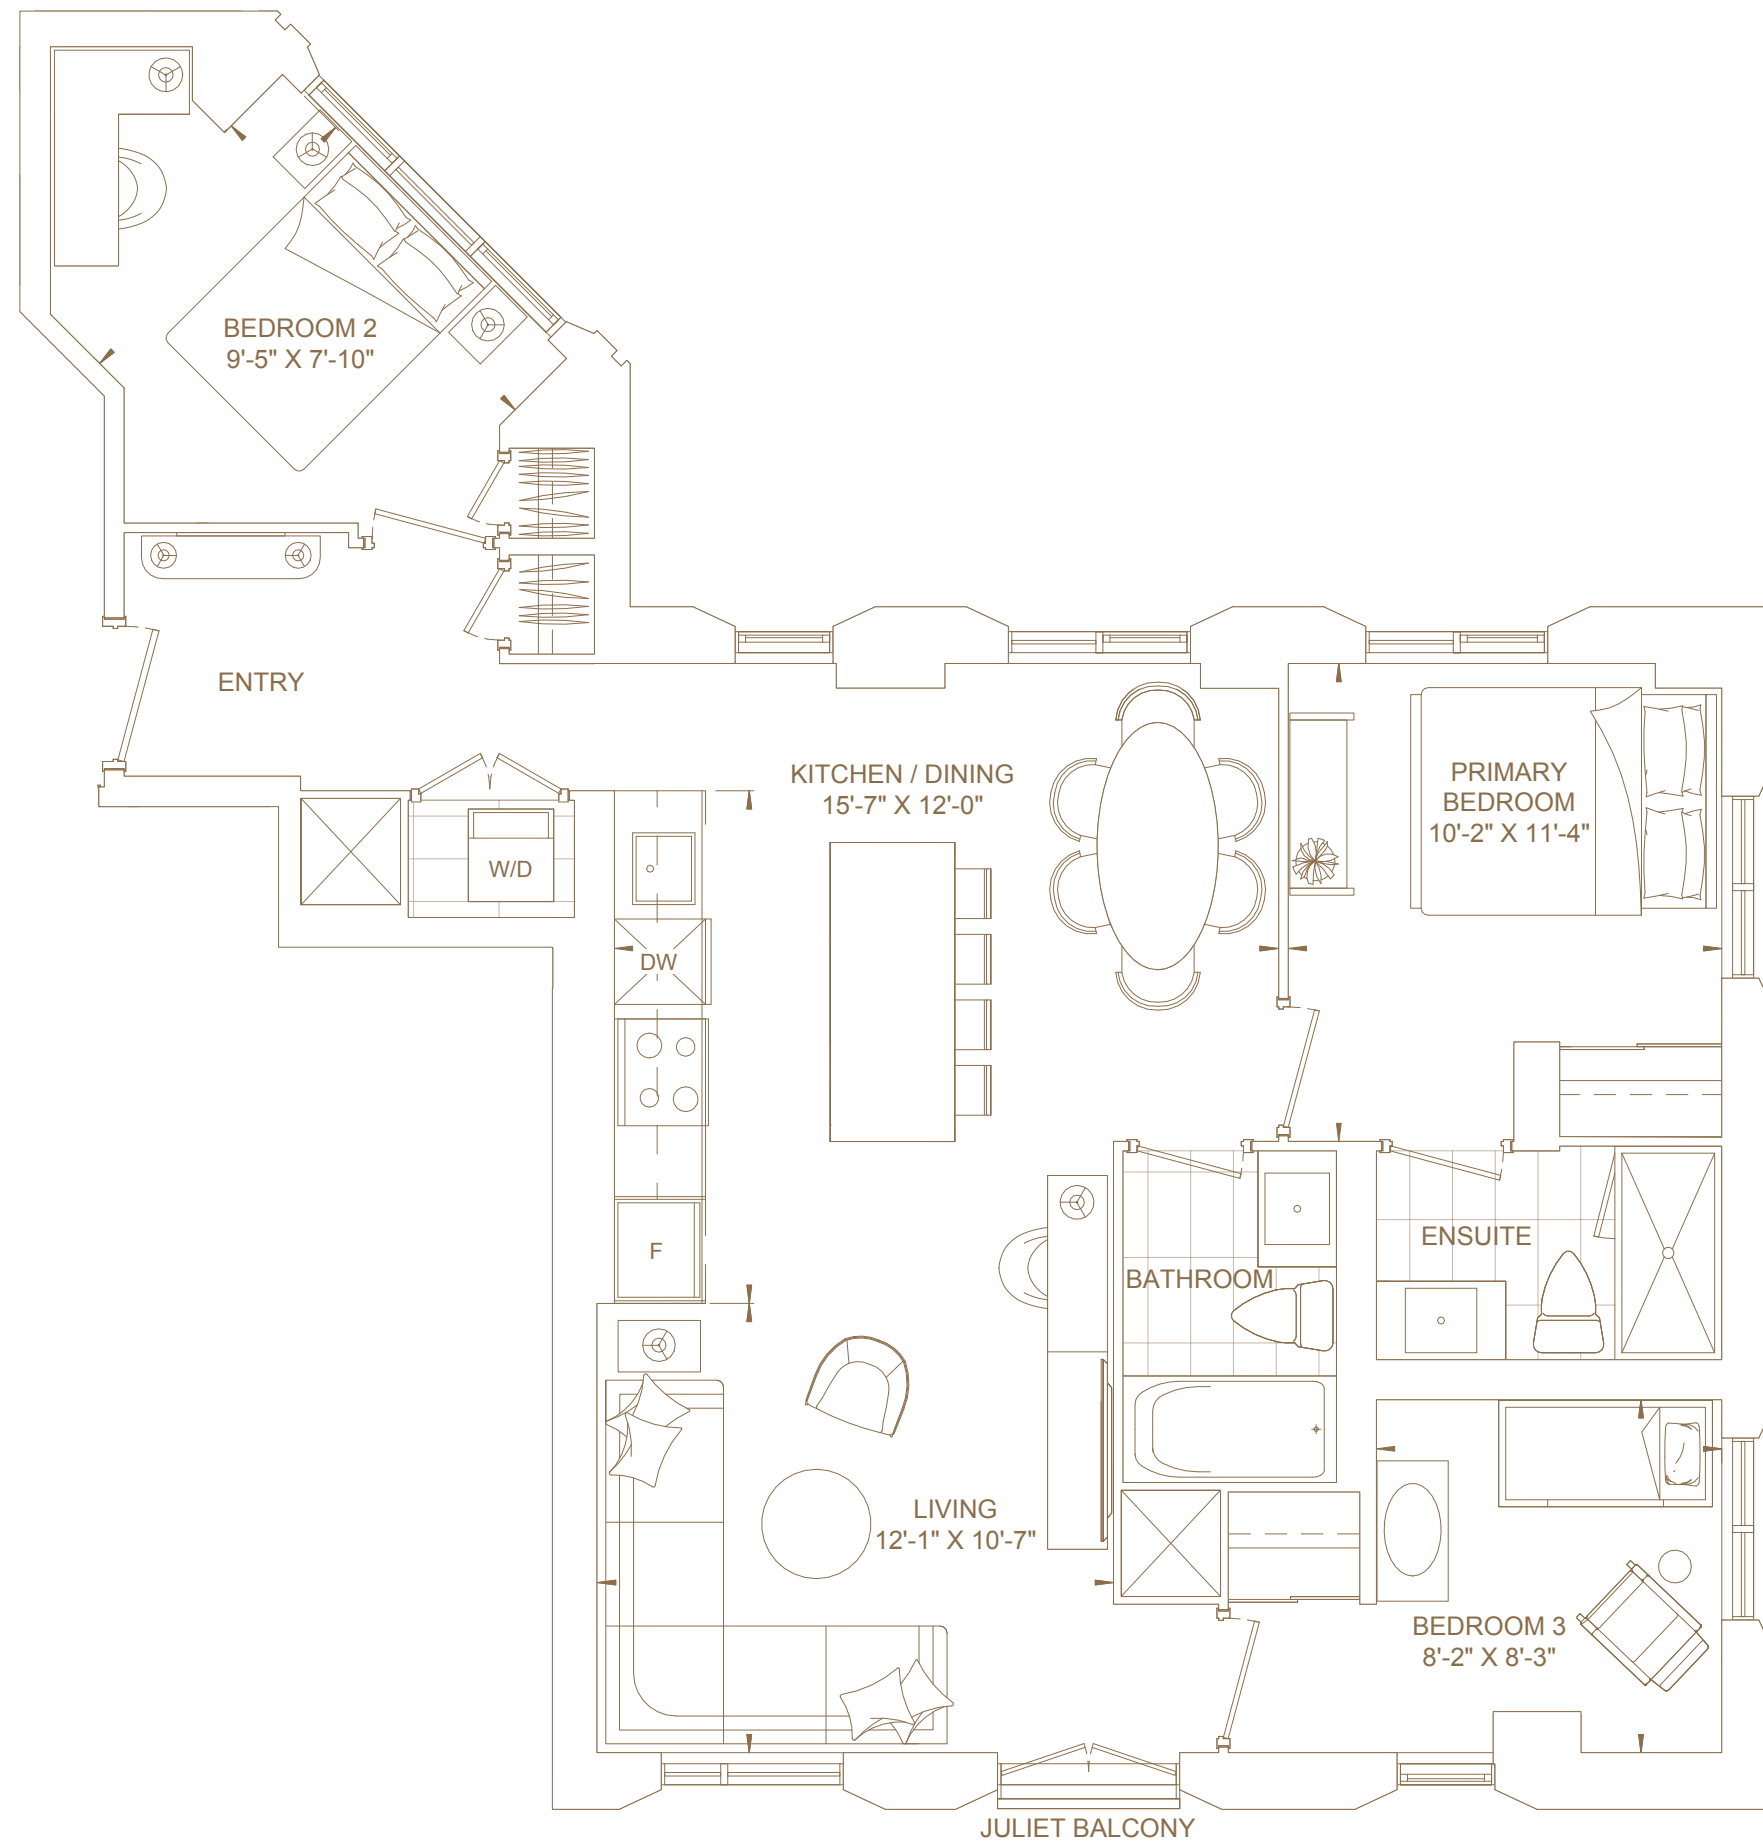

— 101 —
SPADINA
TORONTO

E990

Bedrooms

Three

Baths

Two

Total Living Area

990 ft²

Views

North East South

FLOORS 26 TO 39