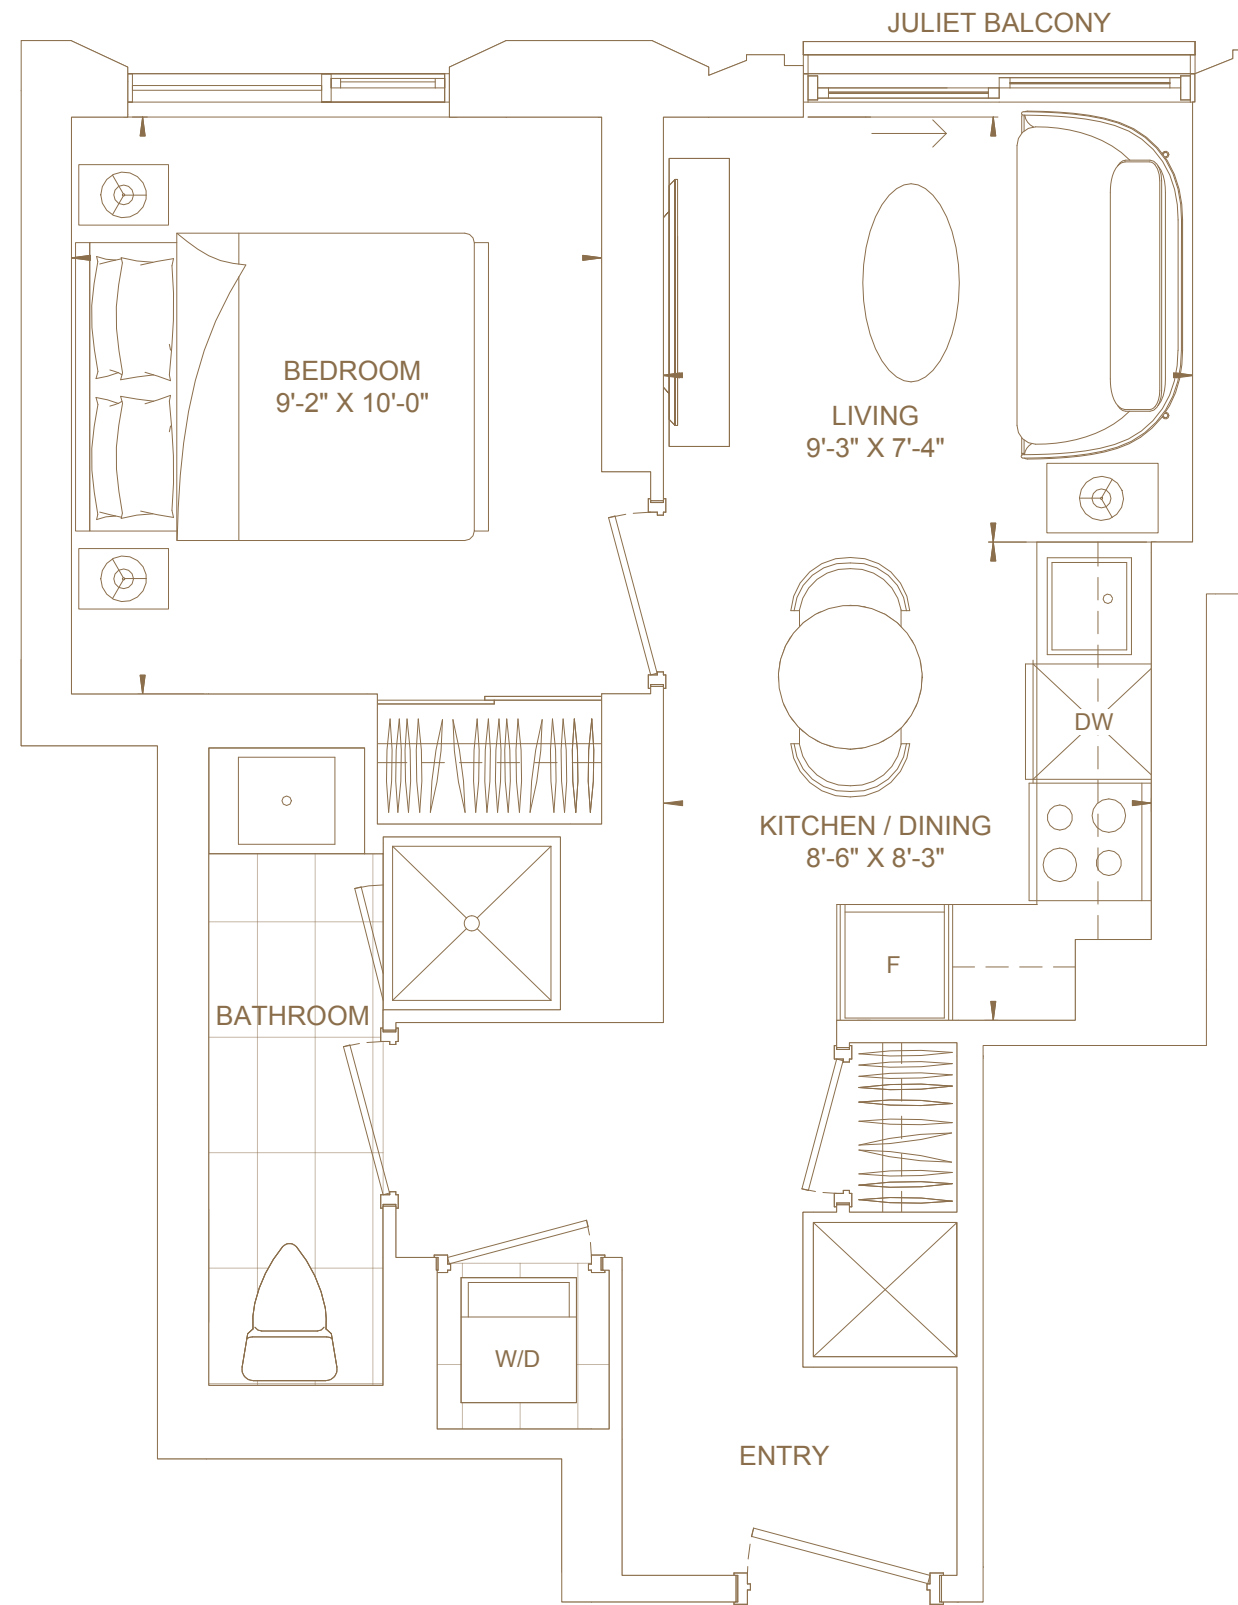

— 101 —
SPADINA
TORONTO

B457

Bedrooms

One

Baths

One

Total Living Area

457 ft²

Views

North

FLOORS 16 TO 27