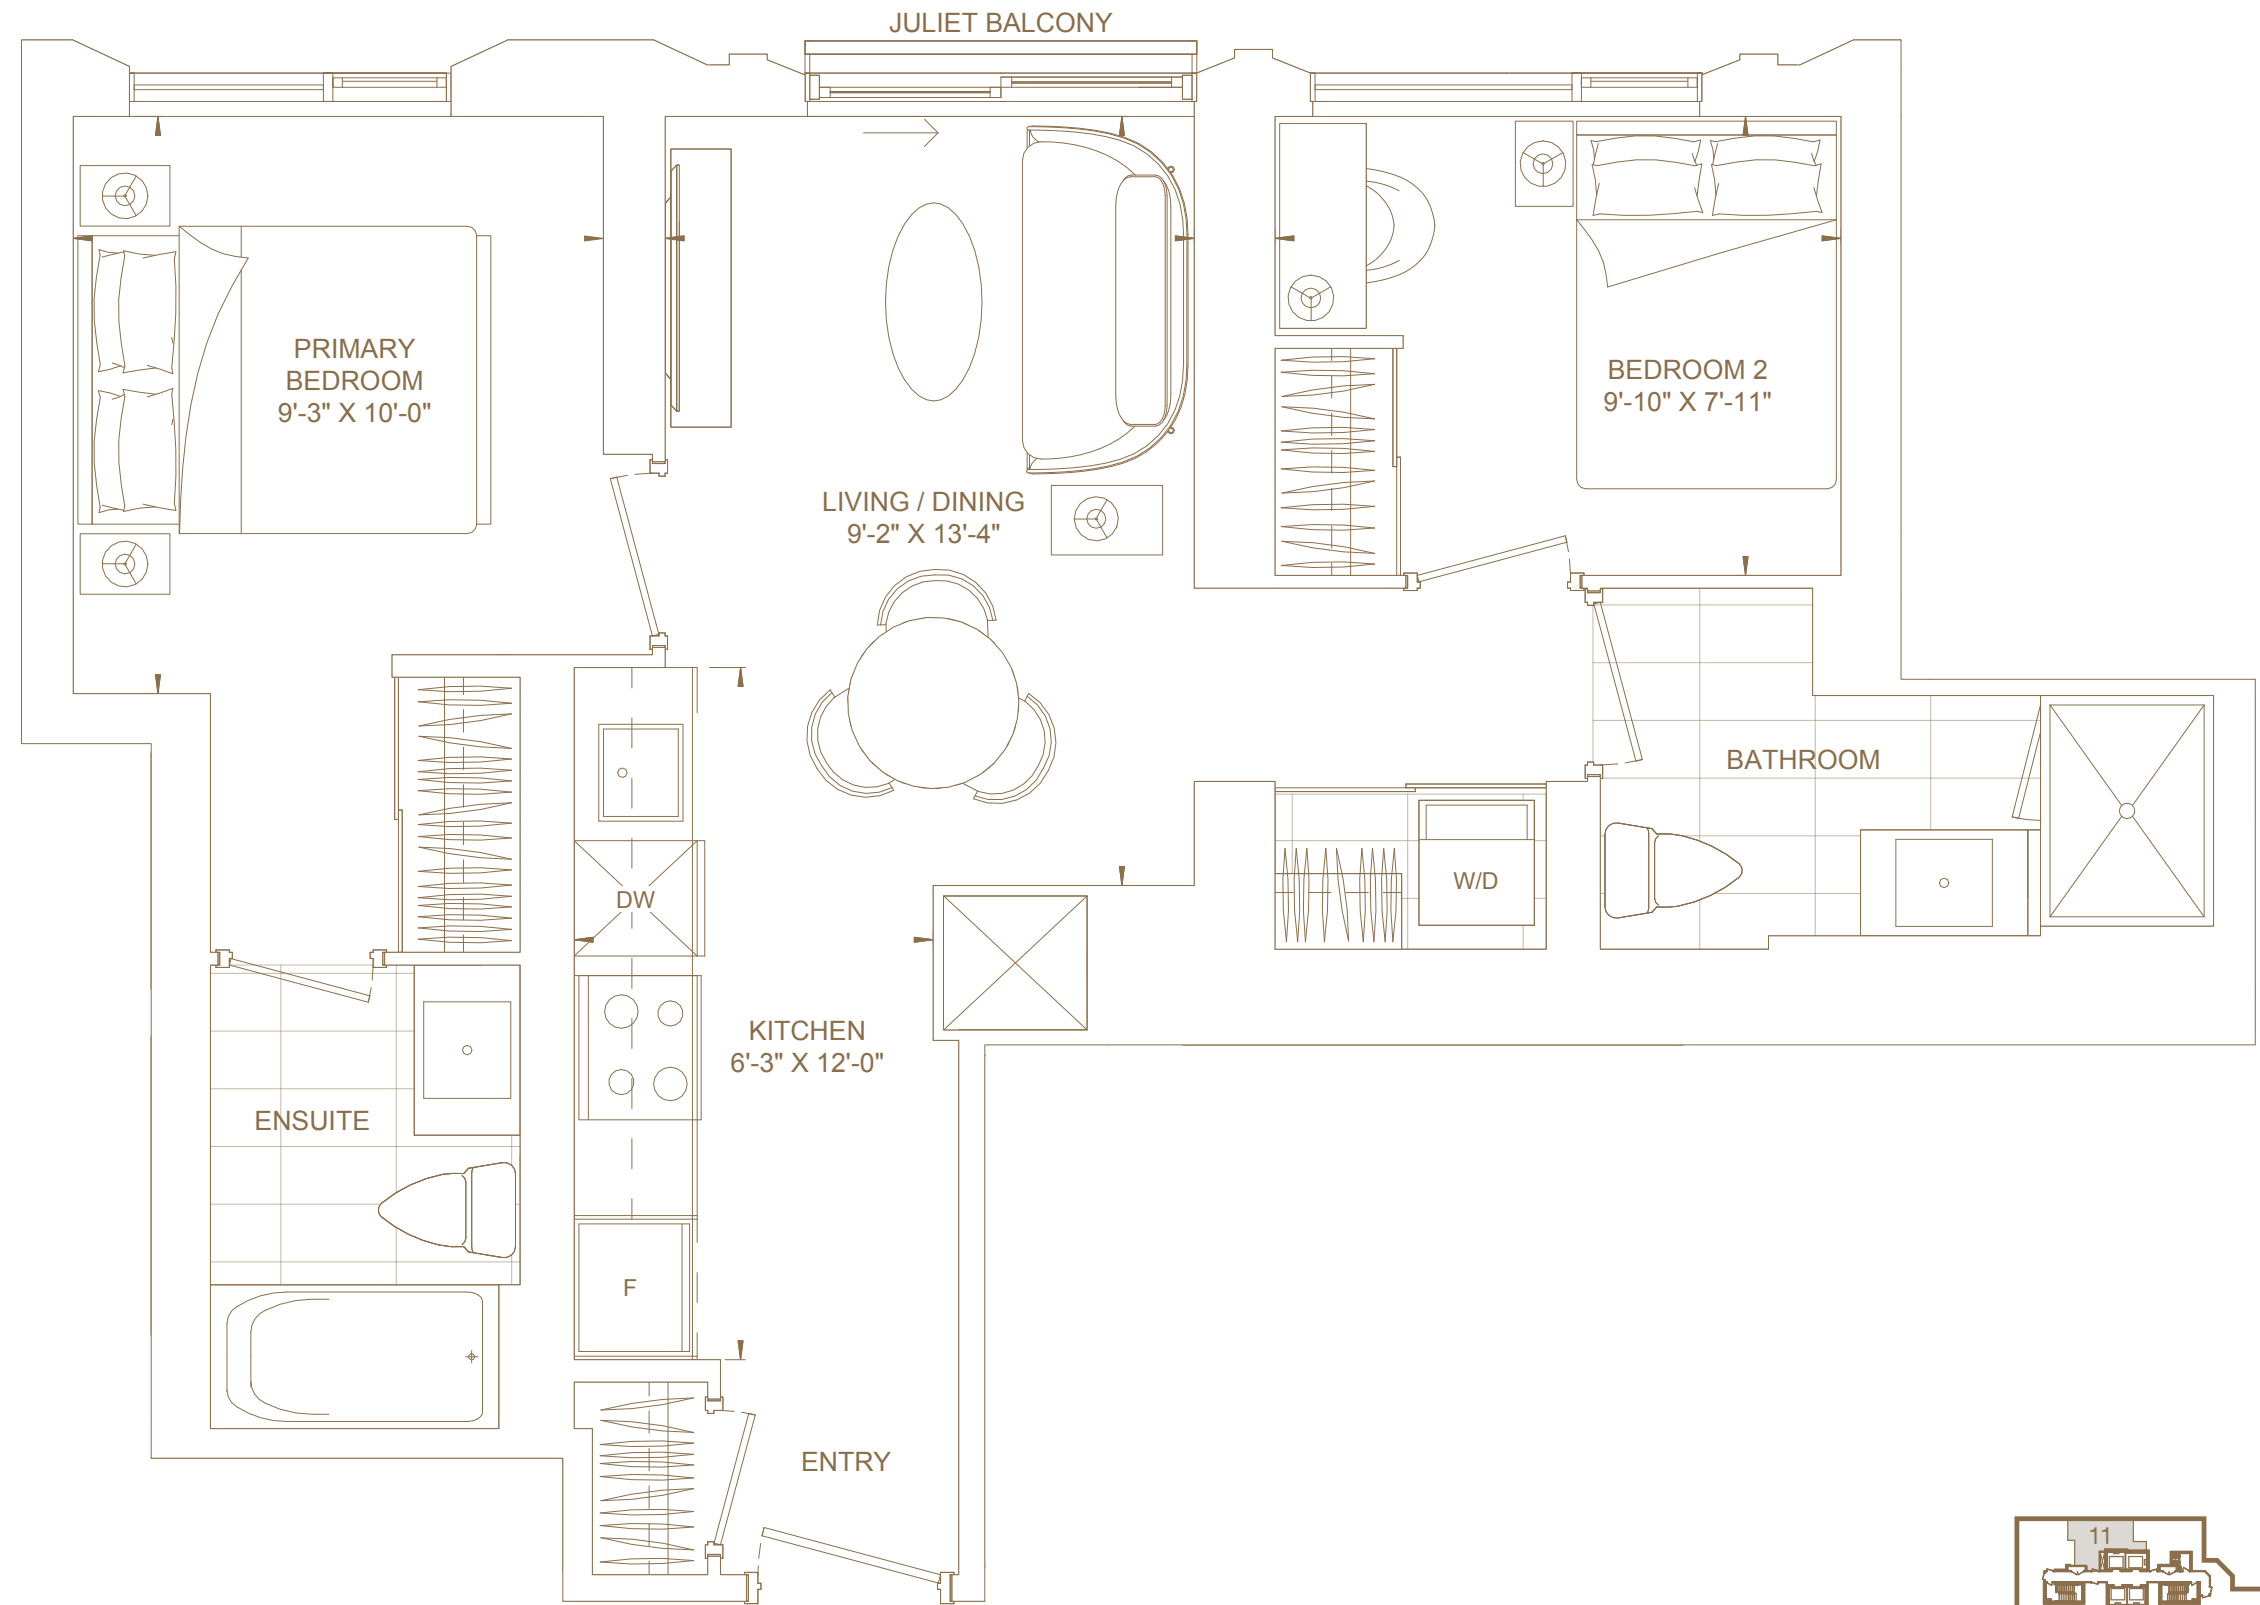

— 101 —
SPADINA
TORONTO

D690

Bedrooms

Two

Baths

Two

Total Living Area

690 ft²

Views

North

FLOORS 26 TO 30
& 35 TO 36