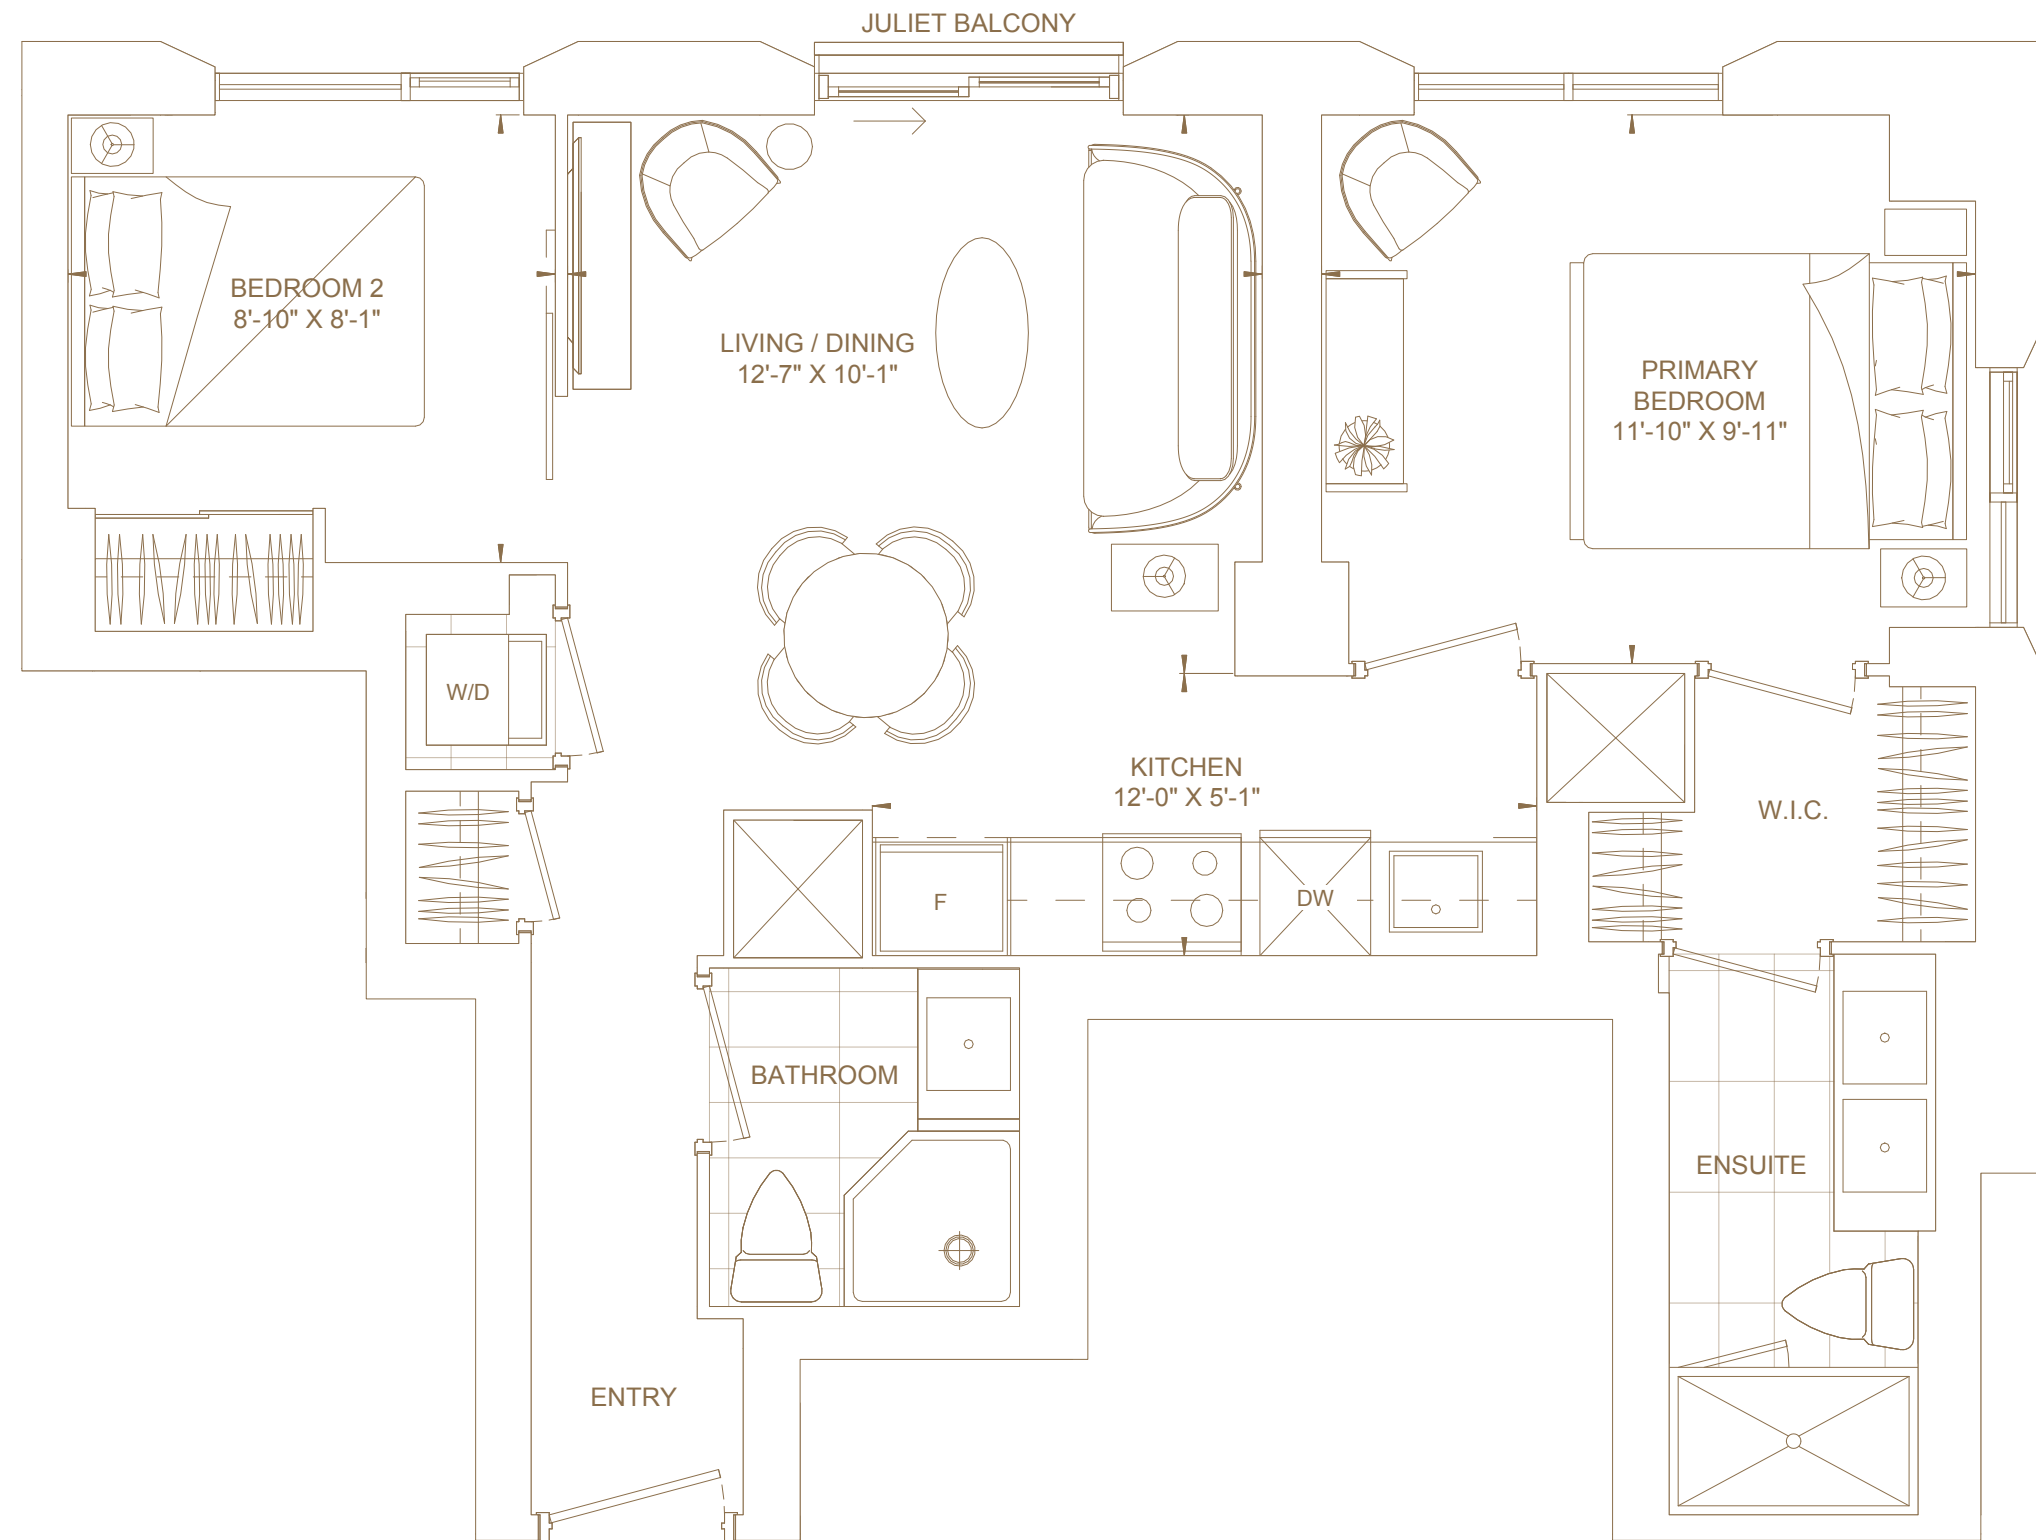

Views

North East

FLOORS 26 TO 30
& 35 TO 36

— 101 —
SPADINA
TORONTO

E990

Bedrooms

Three

Baths