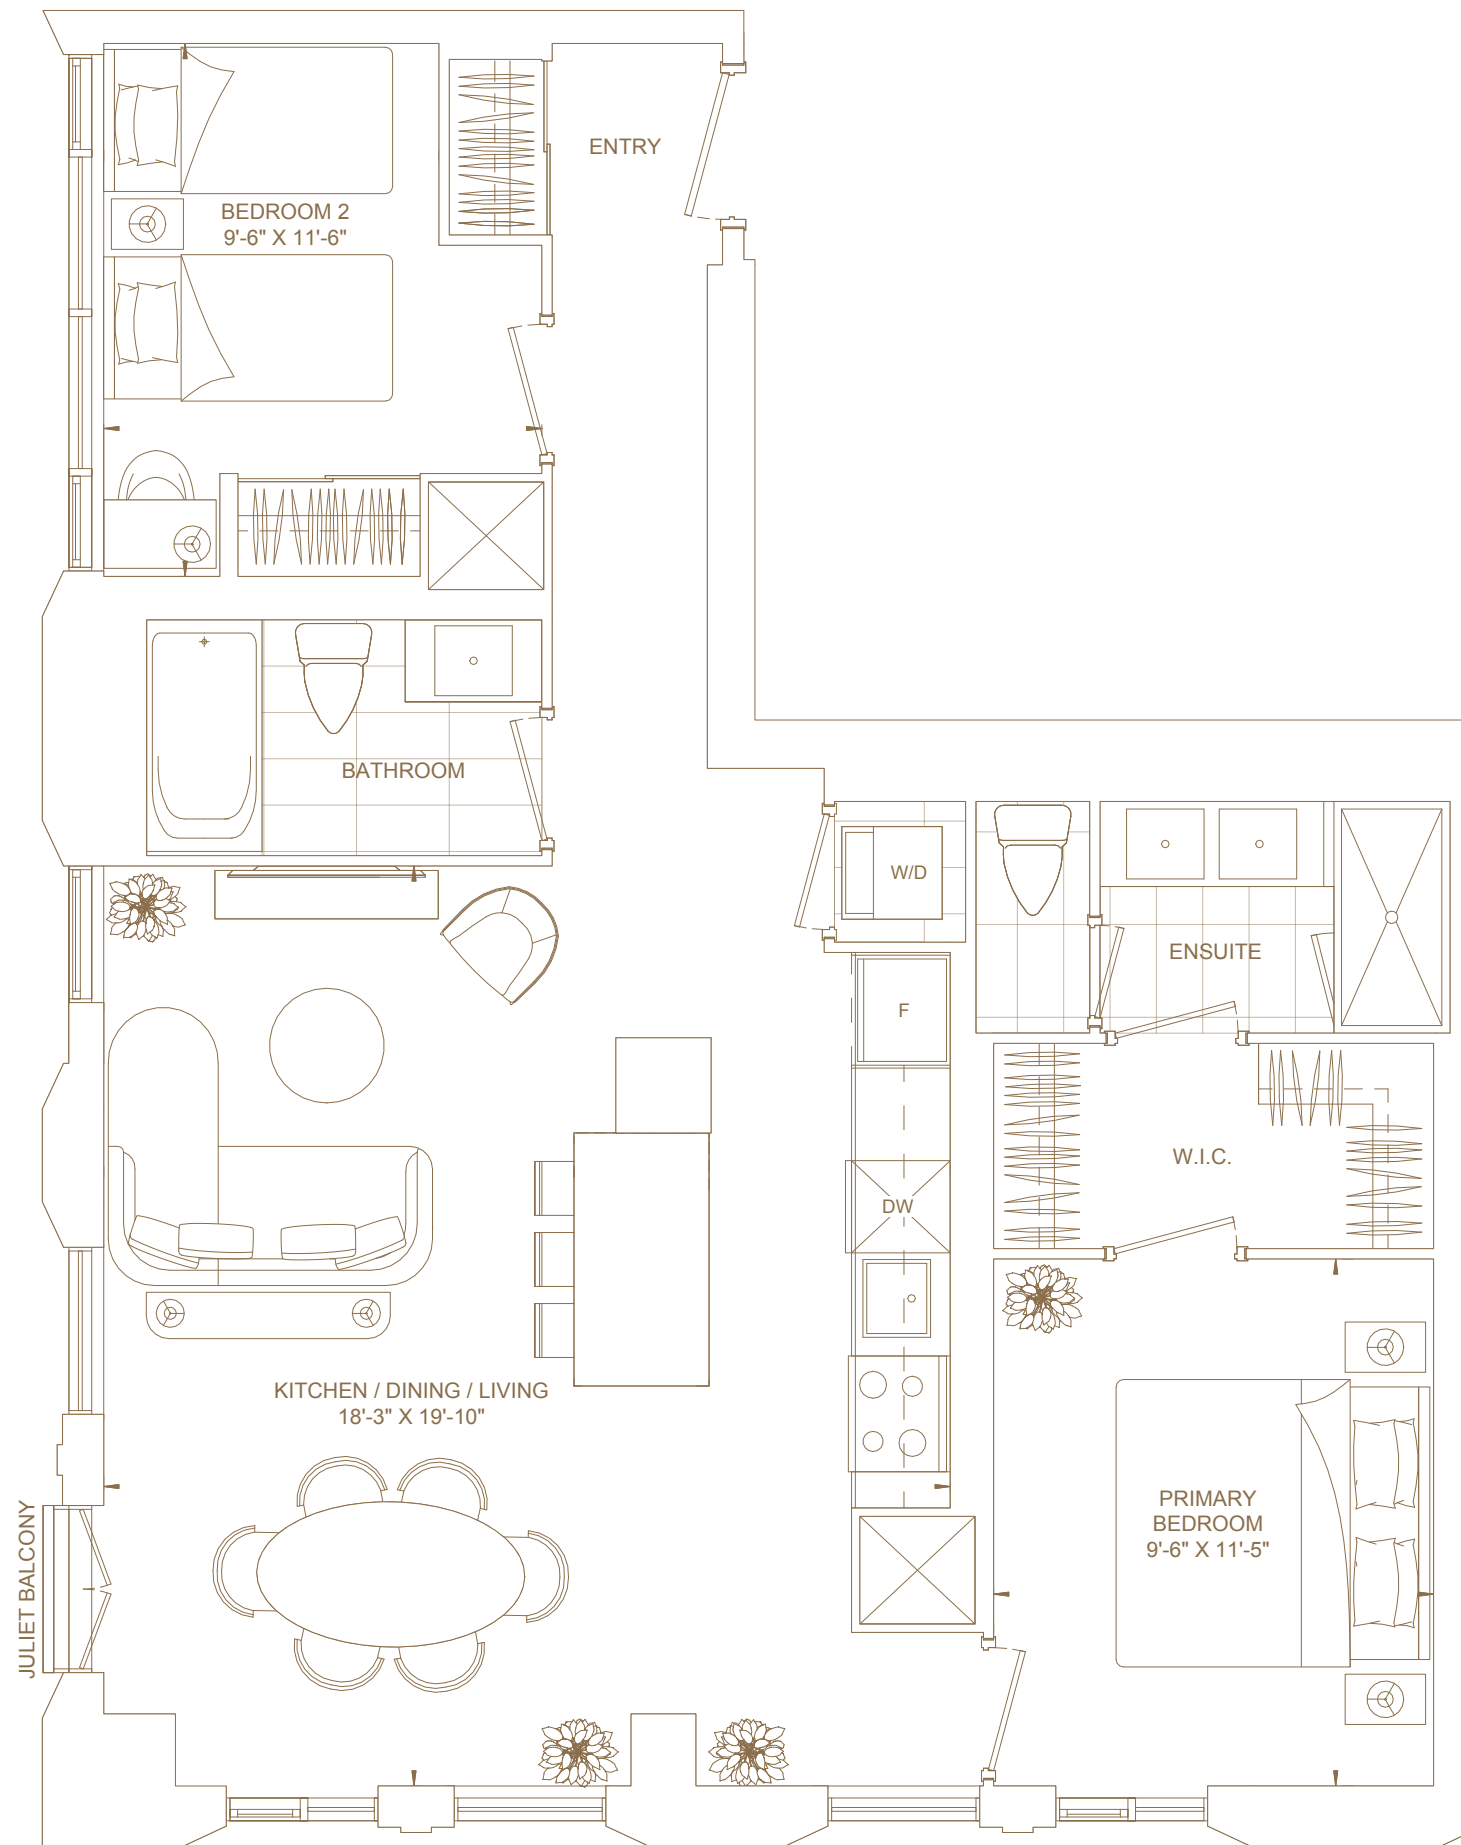

Baths

Two

Total Living Area

957 ft²

Views

South West

FLOORS 16 TO 39

D712