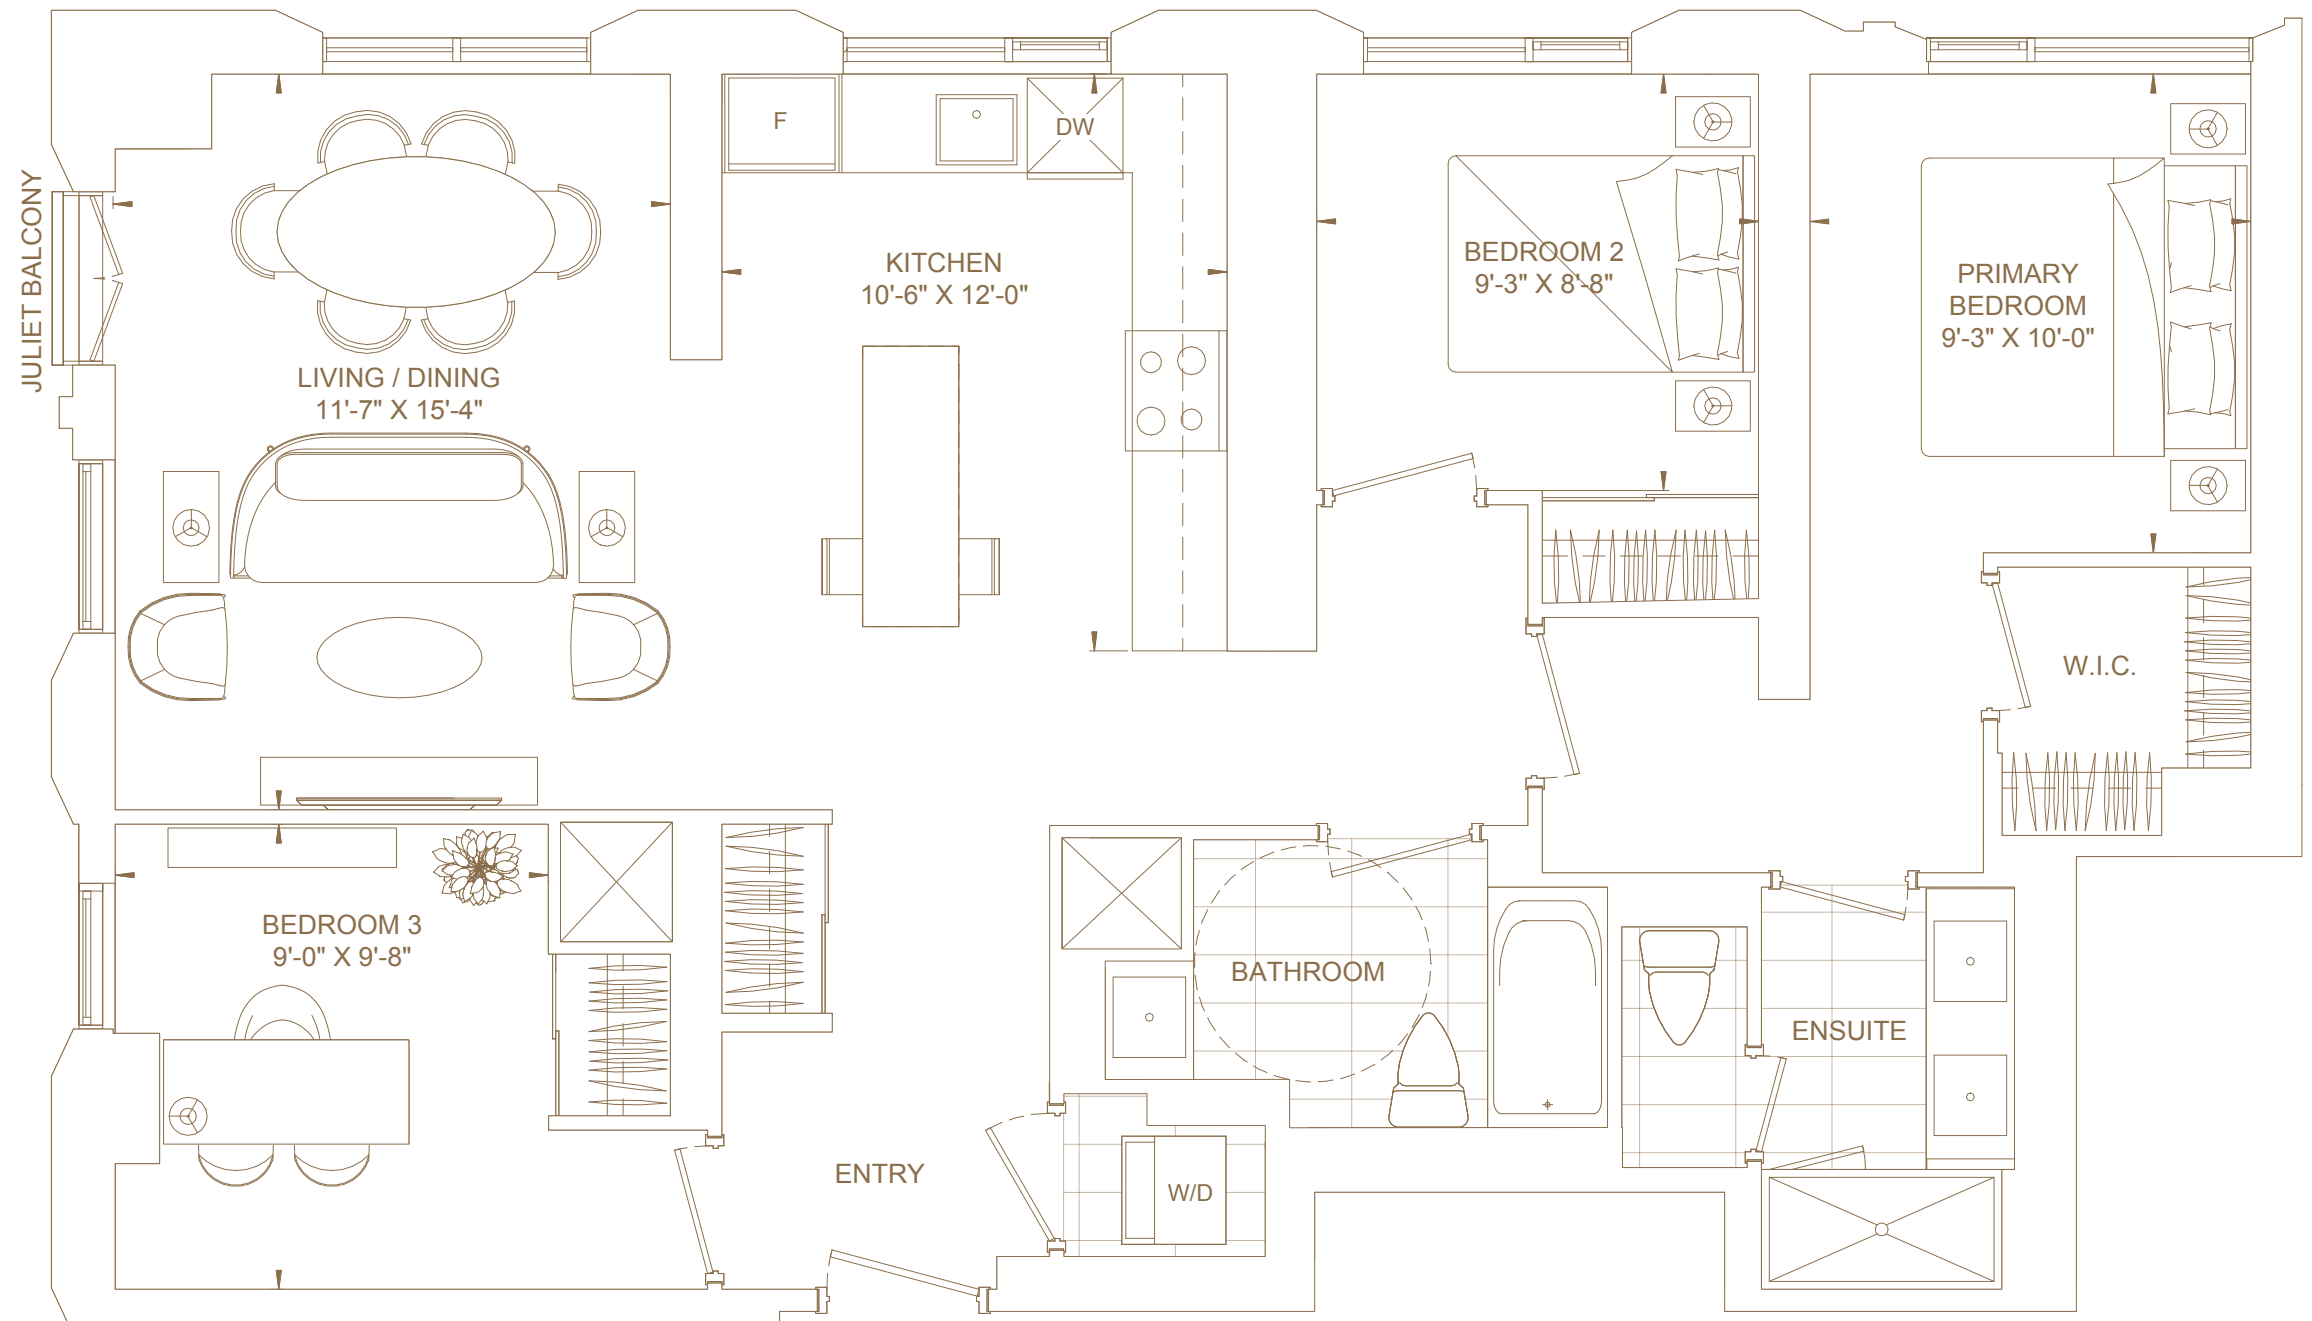

Views
South West

— 101 —
SPADINA
TORONTO

E1169

Bedrooms
Three

Baths
Two

Total Living Area
1,169 ft²

Views
North West

FLOORS LPH, PH01,
PH02 & UPH

Views

North East

FLOORS 26 TO 30
& 35 TO 36

— 101 —
SPADINA
TORONTO

E990

Bedrooms

Three

Baths