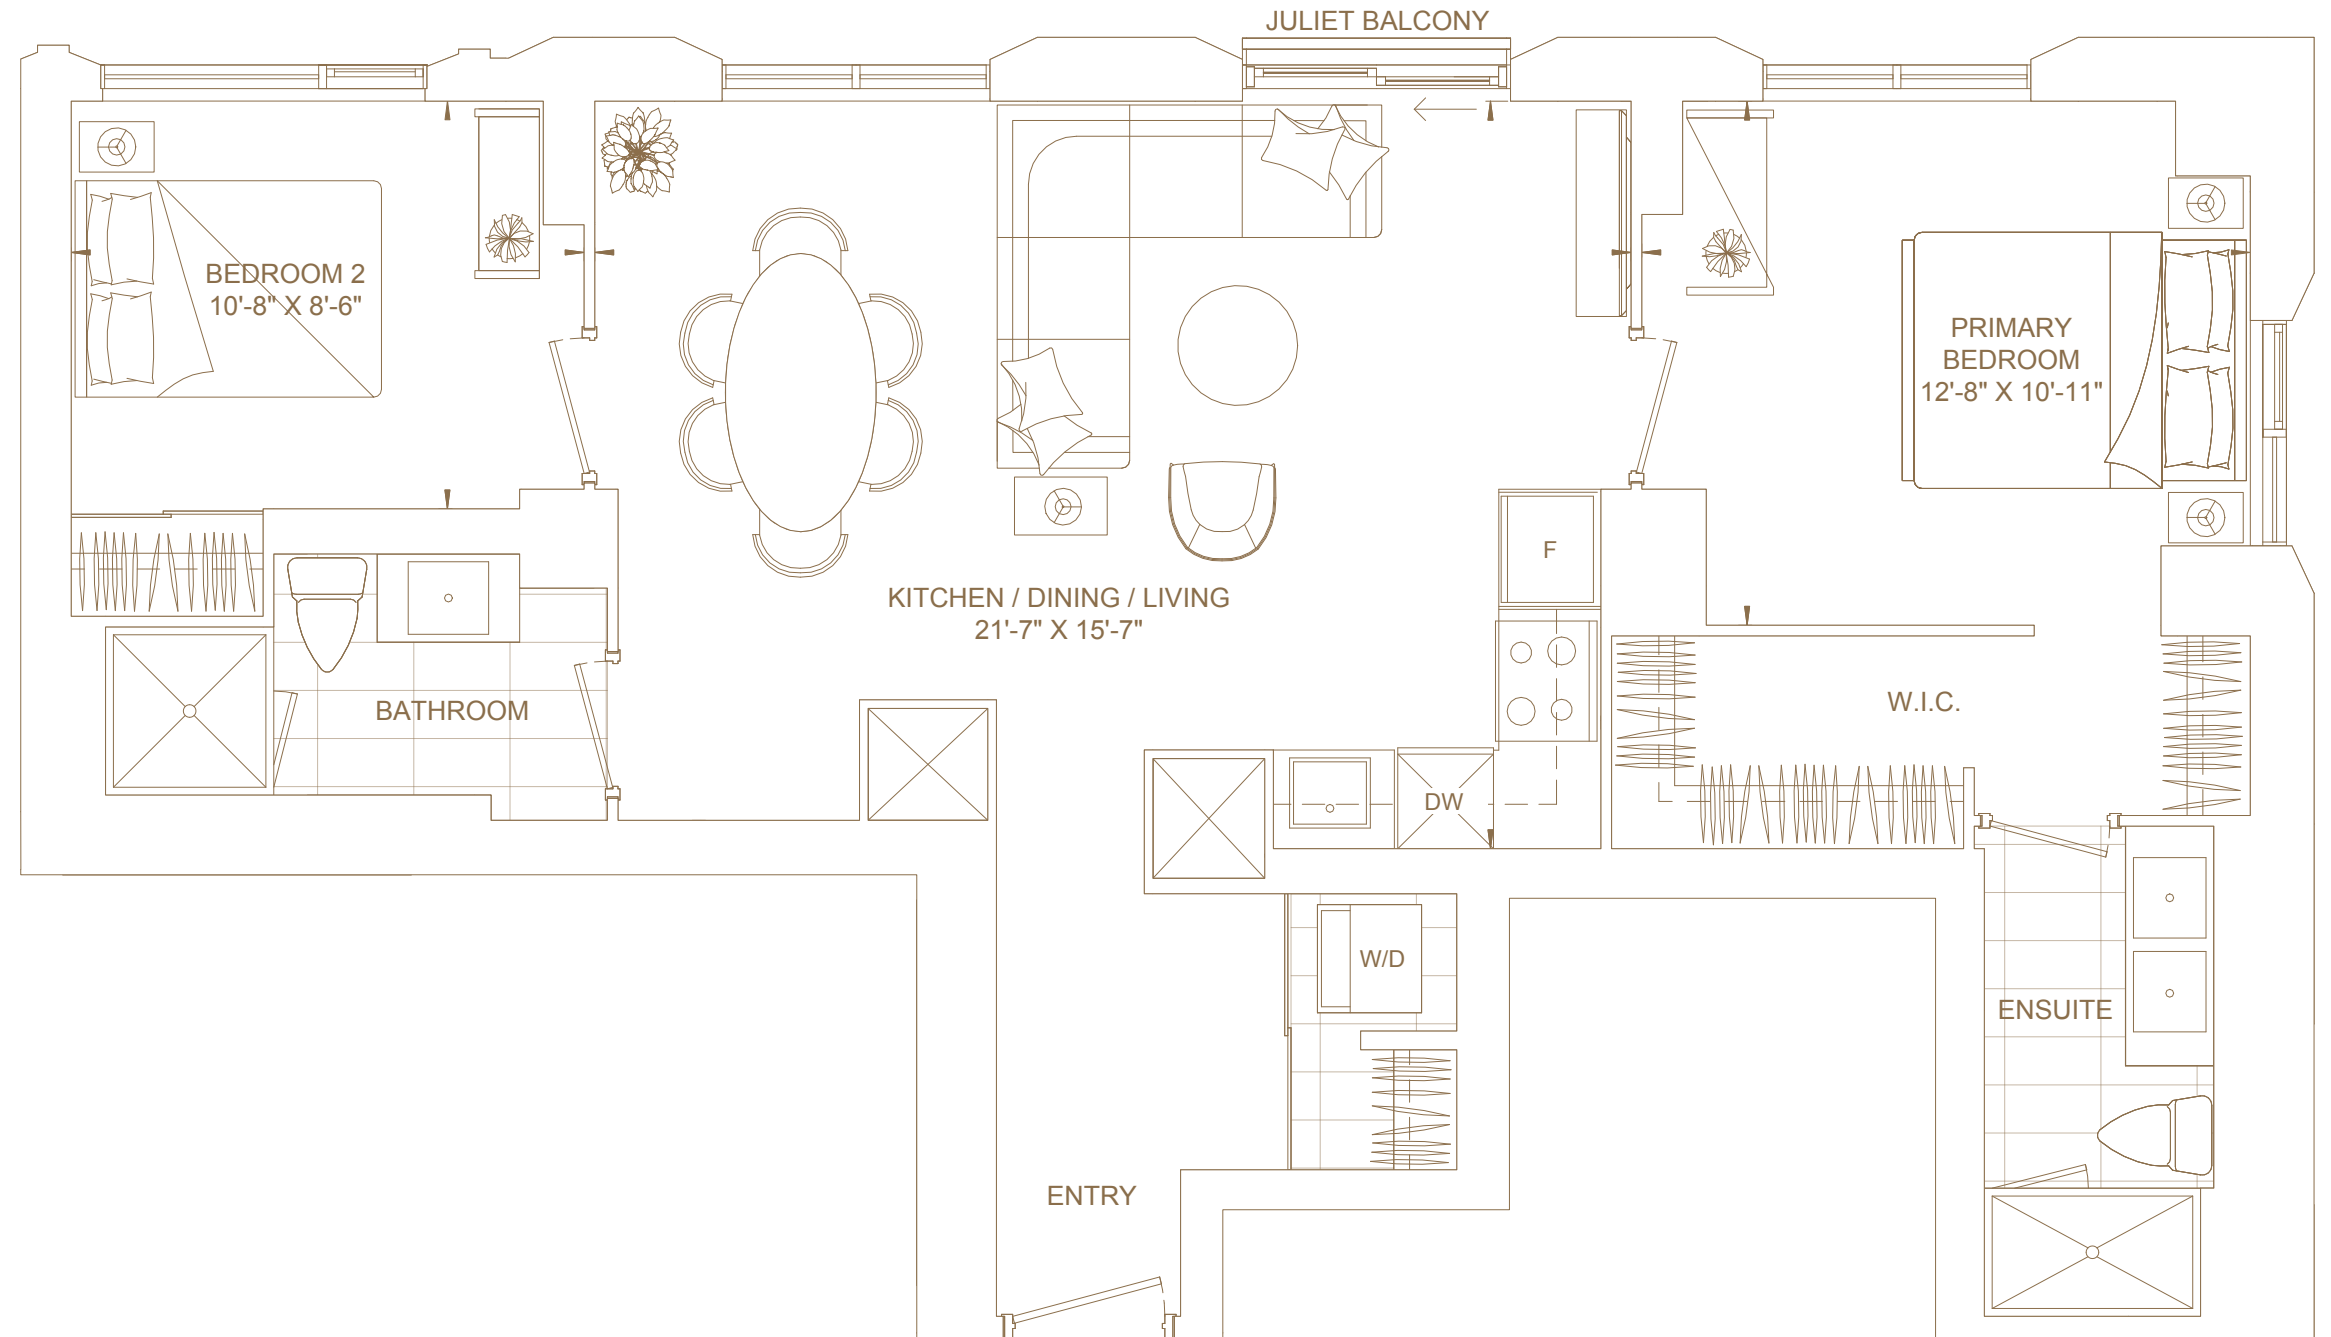

Views

North East

FLOORS LPH, PH01,
PH02 & UPH

— 101 —
SPADINA
TORONTO

E1446

Bedrooms

Three

Baths