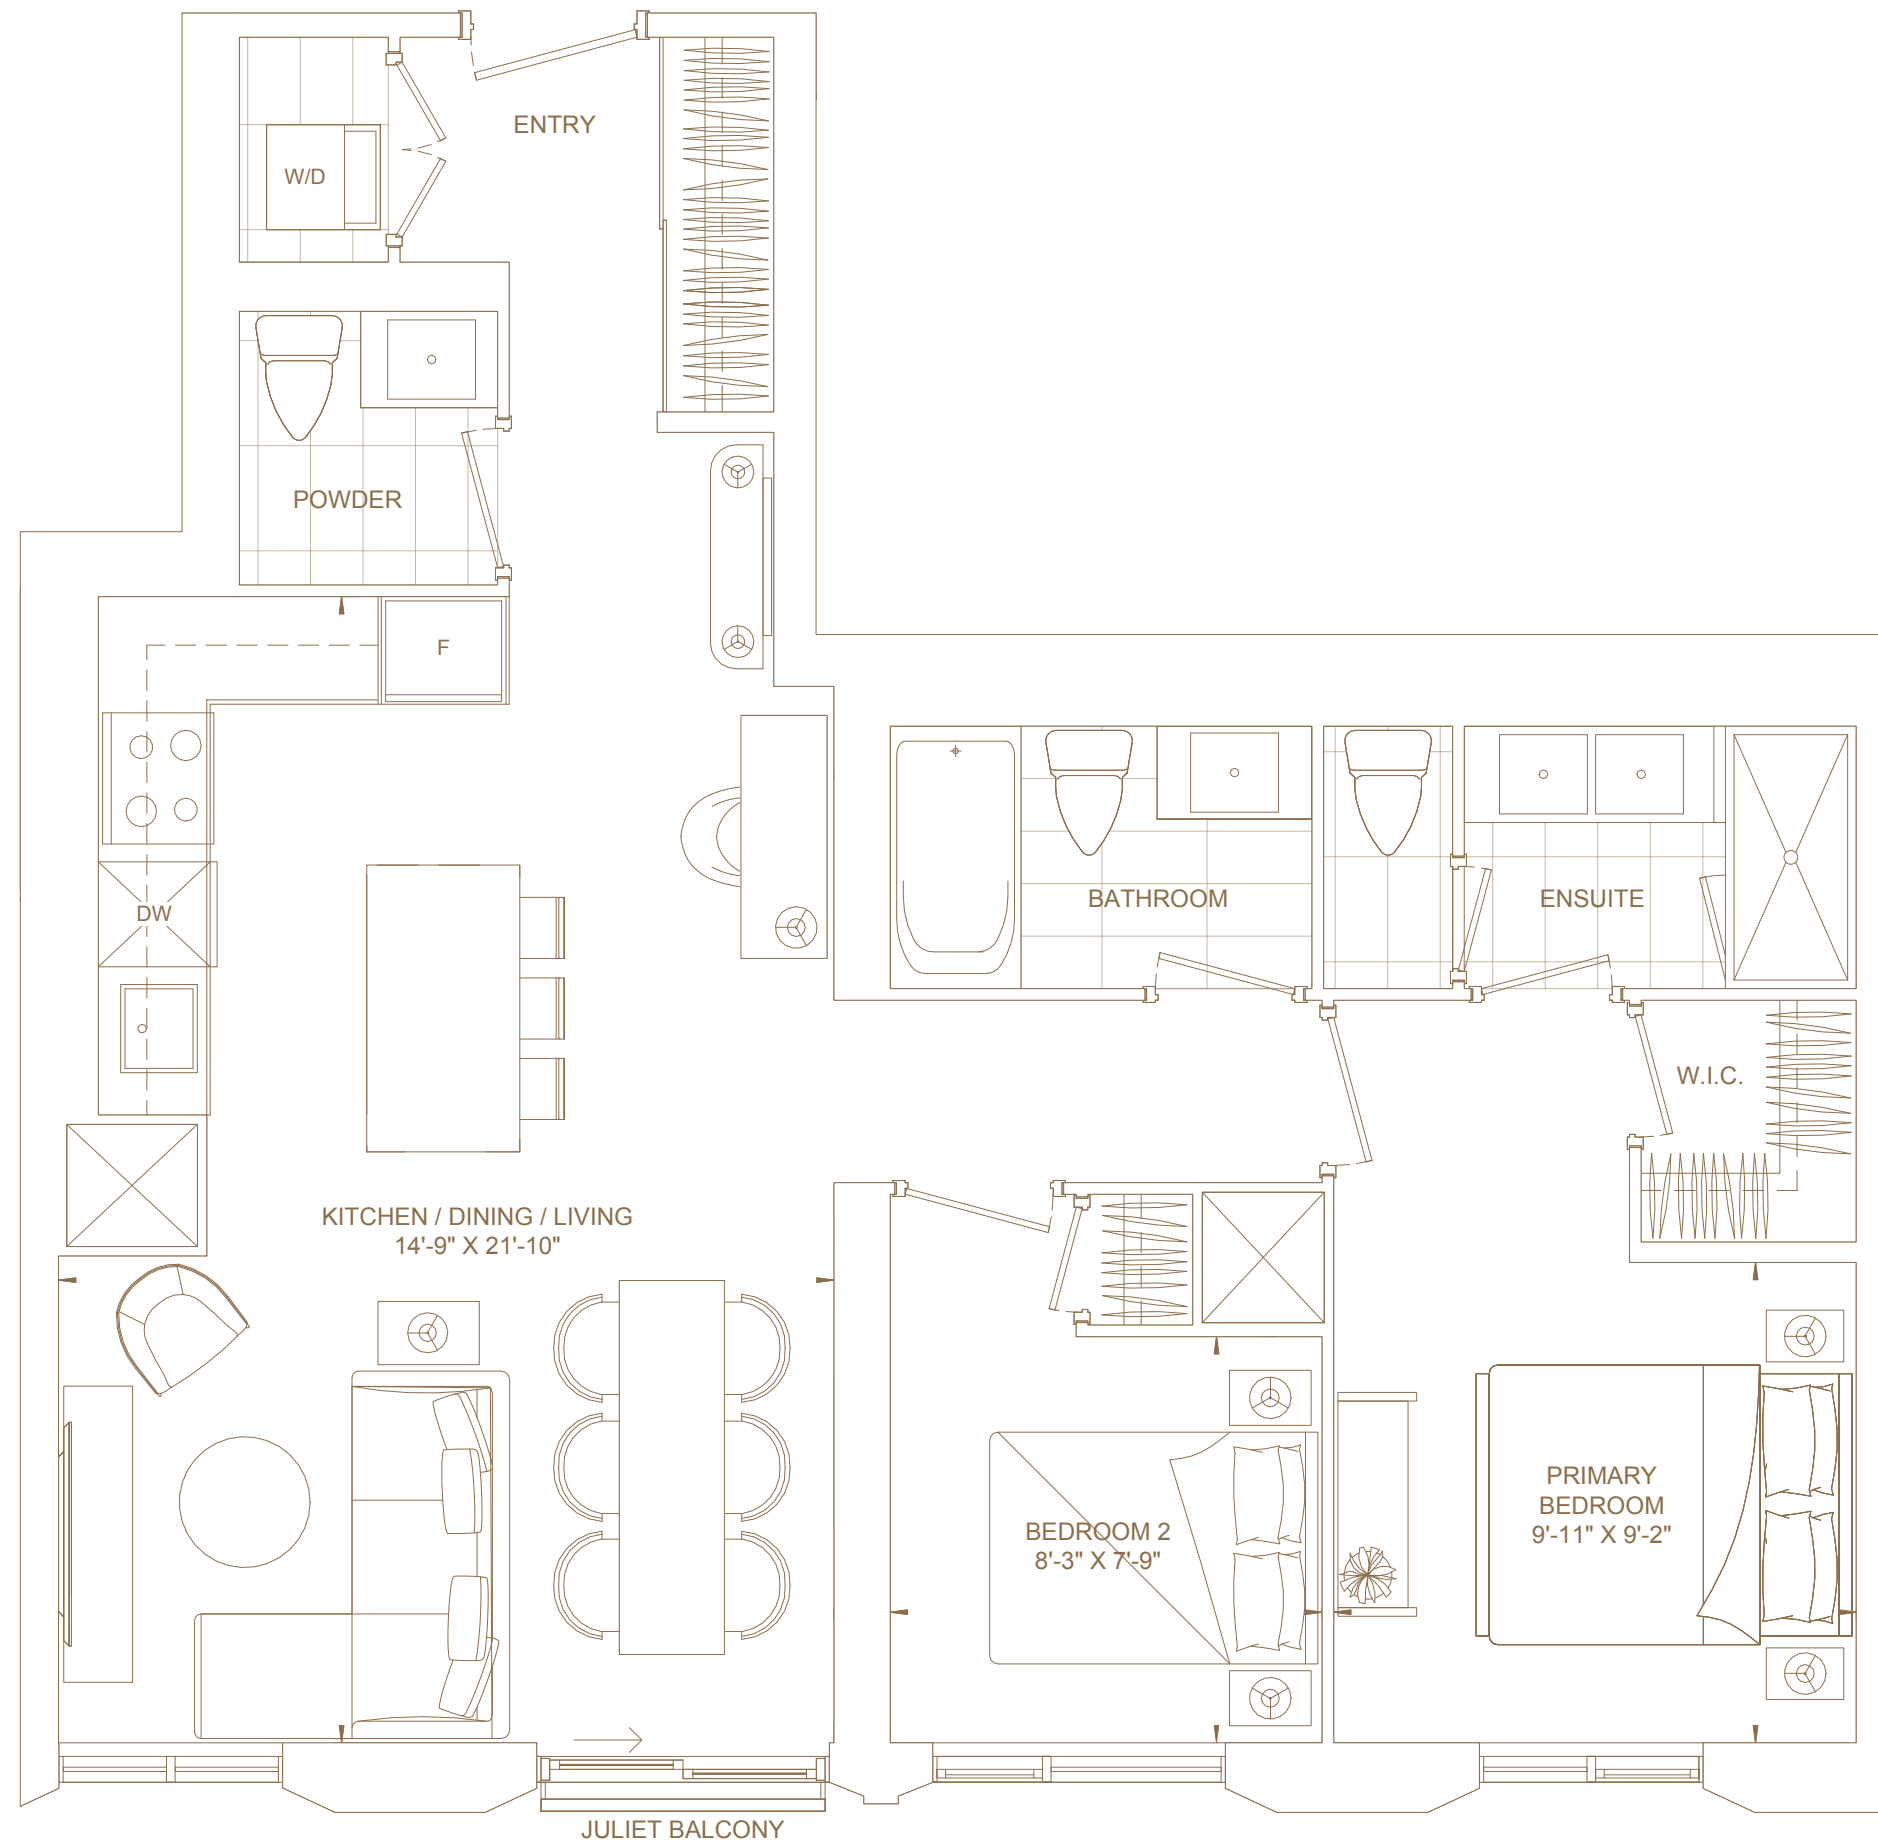

FLOORS 26 TO 39

— 101 —
SPADINA
TORONTO

D949

Bedrooms

Two

Baths

Three

Total Living Area

949 ft²

Views

South

FLOORS 26 TO 33
& 37 TO 39

— 101 —
SPADINA
TORONTO

D957

Bedrooms

Two