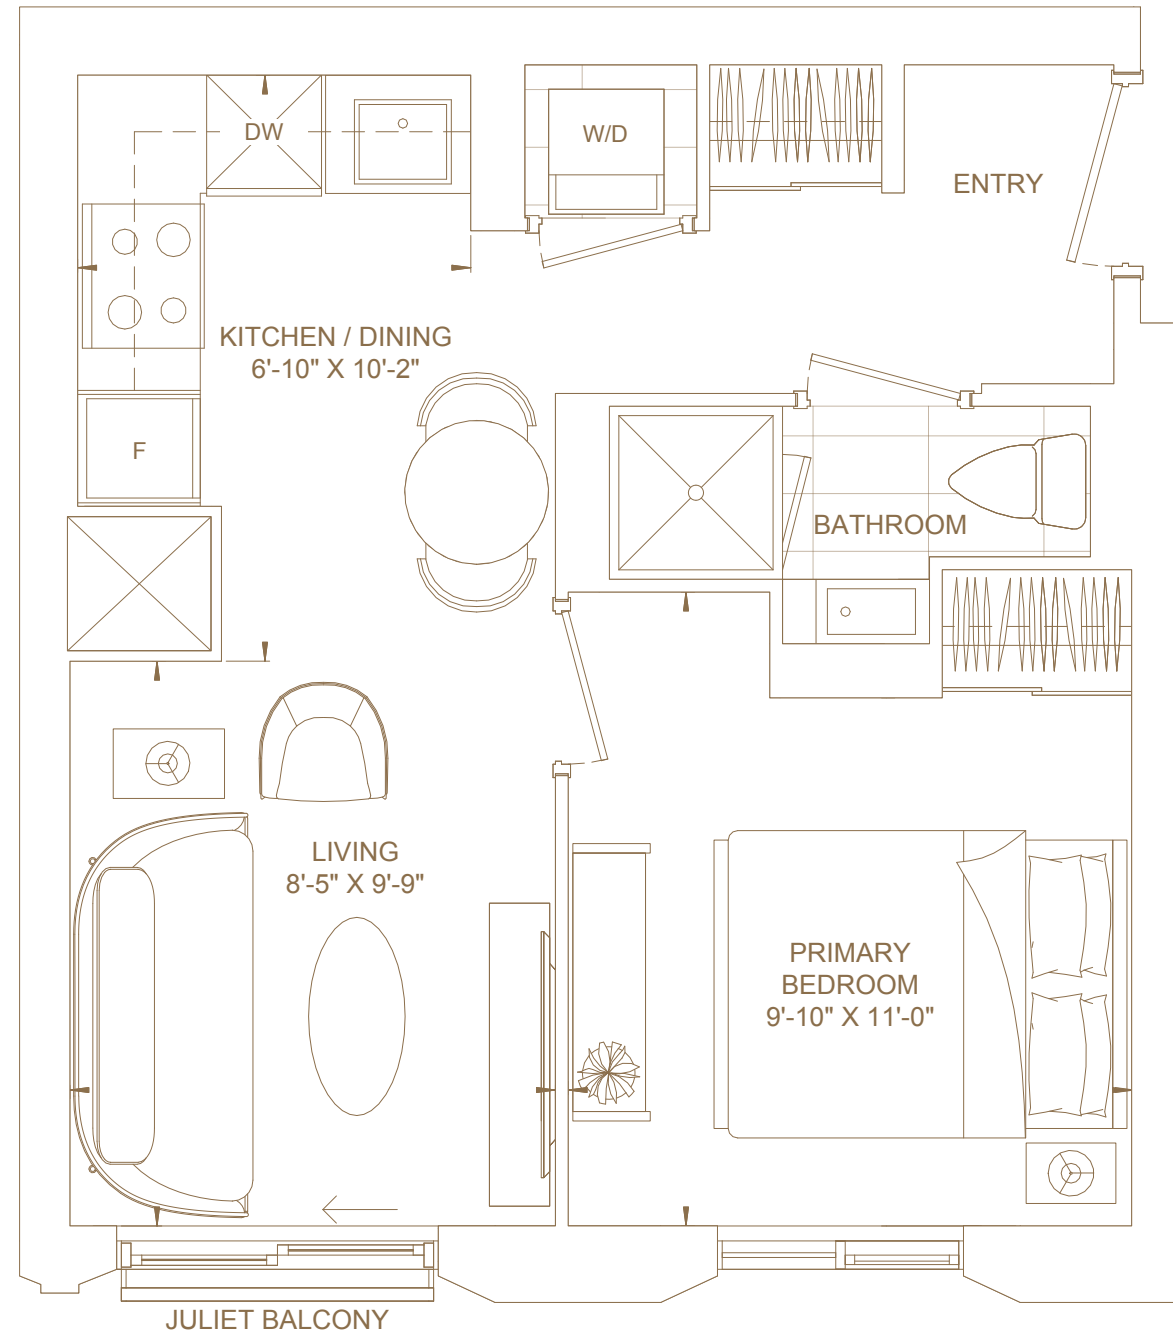

South

FLOORS 16 TO 25

— 101 —
SPADINA
TORONTO

B485

Bedrooms

One

Baths

One