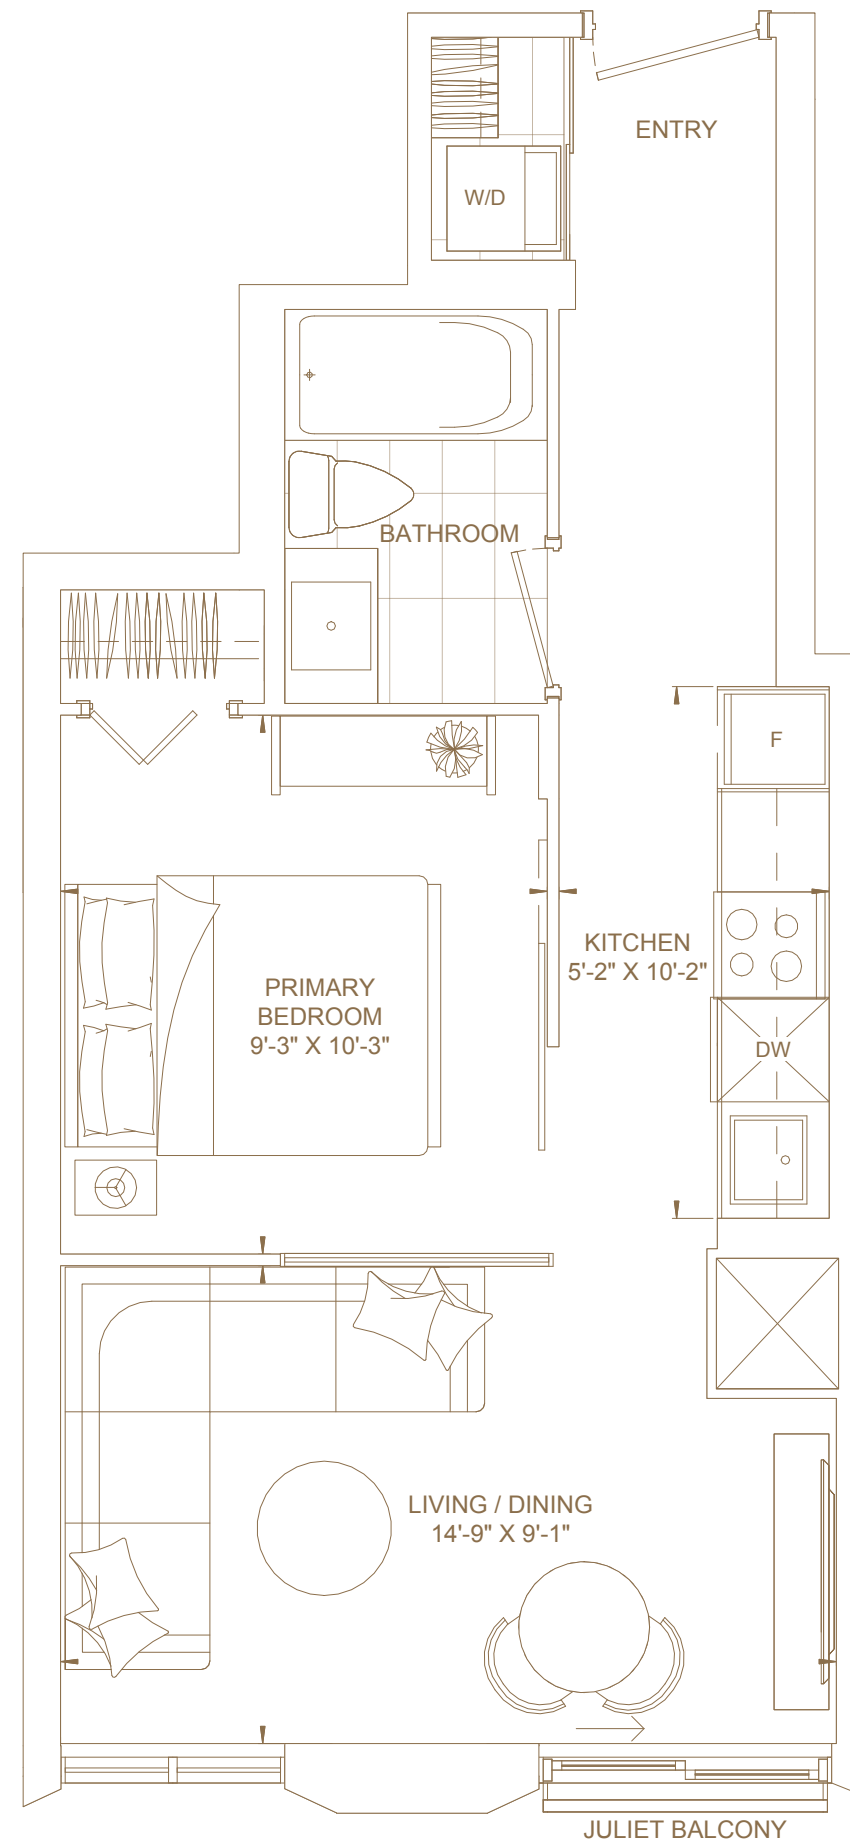

— 101 —
SPADINA
TORONTO

B485

Bedrooms

One

Baths

One

Total Living Area

485 ft²

Views

South

FLOORS 23 TO 25