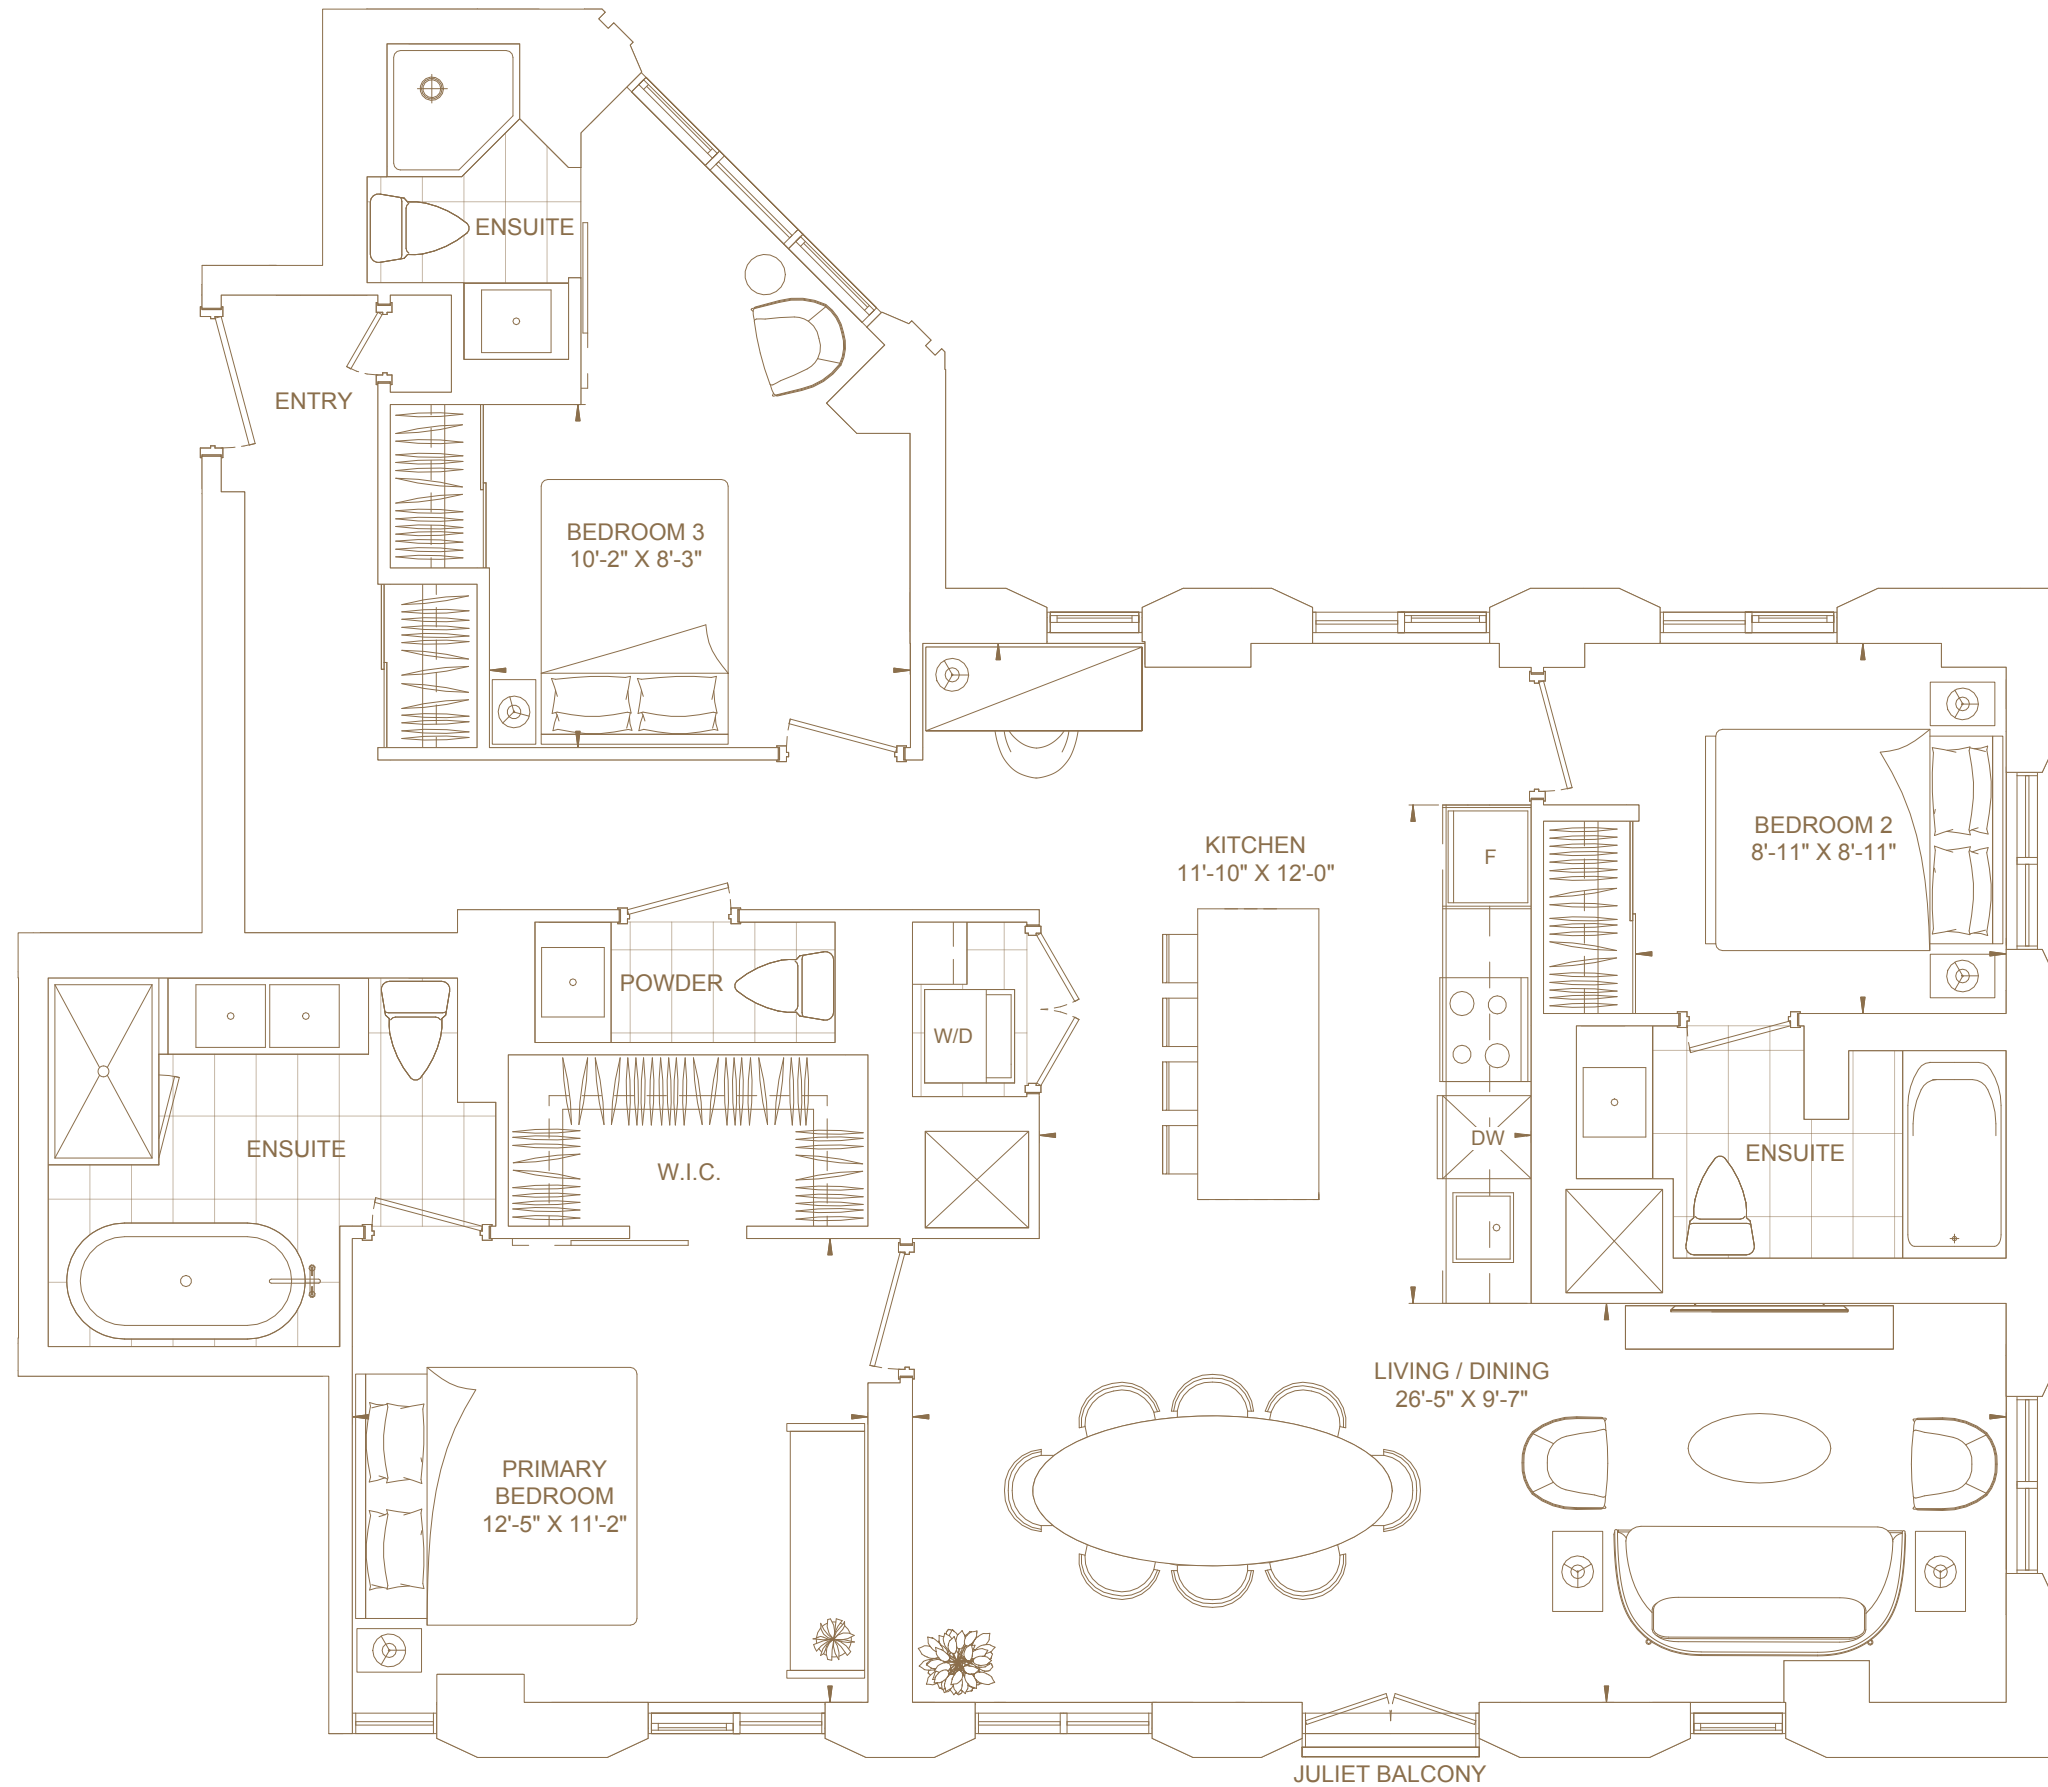

Views

North East

FLOORS LPH, PH01,
PH02 & UPH

— 101 —
SPADINA
TORONTO

E1446

Bedrooms

Three

Baths

Four

Total Living Area

1,446 ft²

Views

North East South

— 101 —
SPADINA
TORONTO

E1100

Bedrooms
Three

Views
South West

— 101 —
SPADINA
TORONTO

E1169

Bedrooms
Three

Baths
Two

Total Living Area
1,169 ft²

Views
North West

FLOORS LPH, PH01,
PH02 & UPH