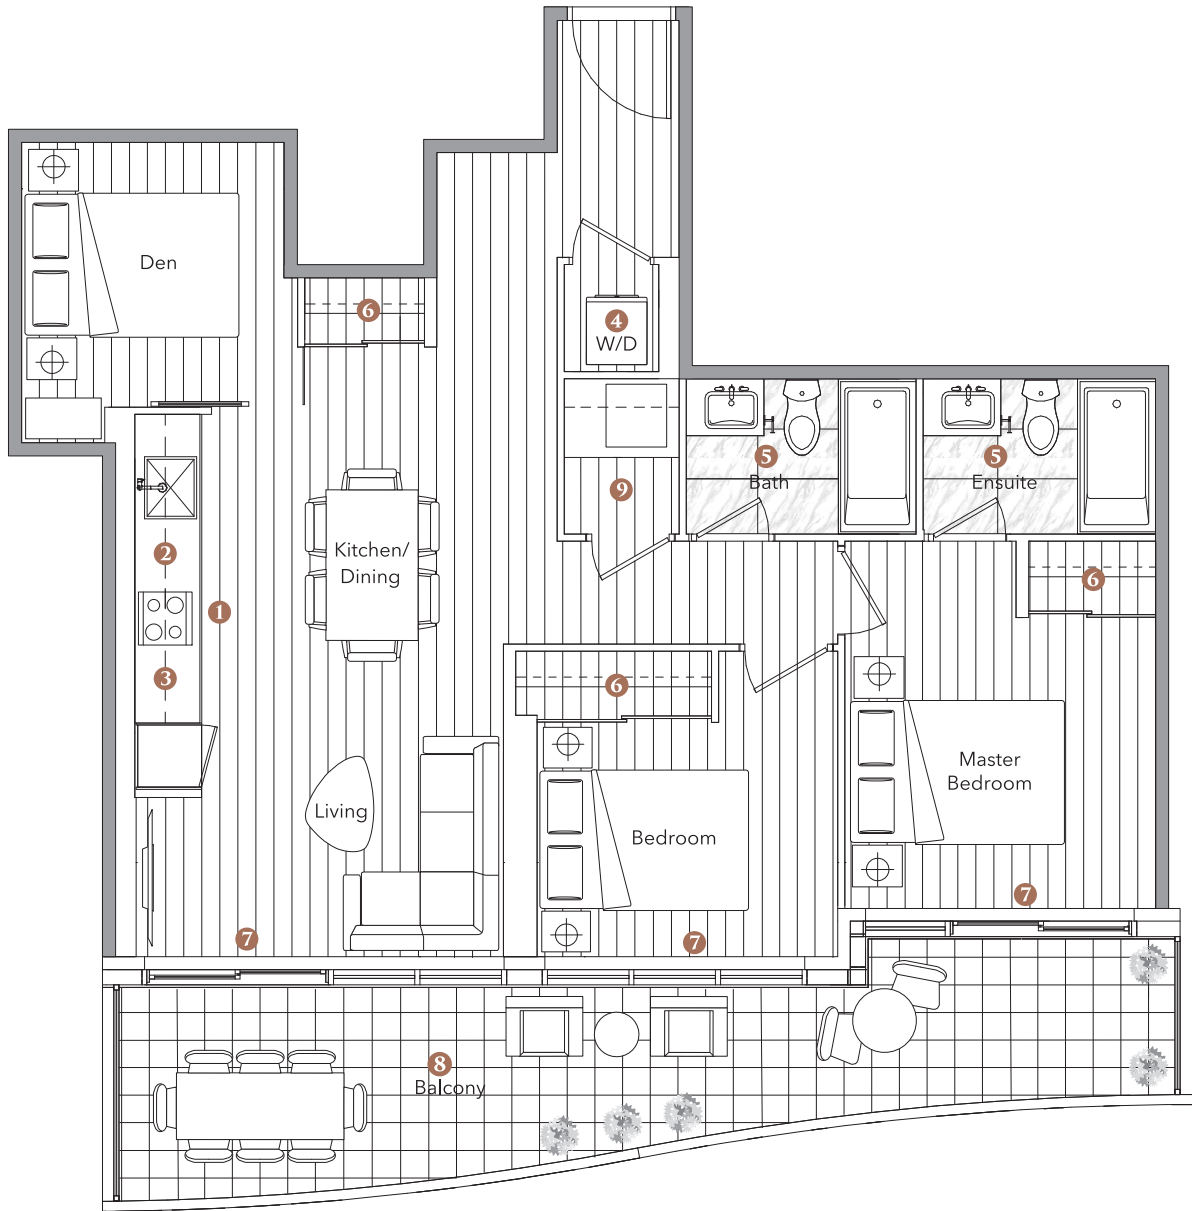

KING'S  
LANDING

UPPER  
HOUSE  
COLLECTION

## Suite 01

Two Bedroom + Den

TOTAL AREA	1,100 SQ.FT.
910 SQ.FT. INDOOR AREA	190 SQ.FT. OUTDOOR AREA

### Feature Highlights

- 1 Miele Appliances
- 2 Kitchen Storage Organizer
- 3 Blum Kitchen Hardware
- 4 Miele Washer/Dryer
- 5 Kohler/Grohe Bathroom Plumbing Fixtures
- 6 Closet Organizer System
- 7 Roller - Shades
- 8 Composite Wood Decking
- 9 Wine Cellar

## Suite 02

Three Bedroom

TOTAL AREA	1,396 SQ.FT.
1,098 SQ.FT. INDOOR AREA	298 SQ.FT. OUTDOOR AREA