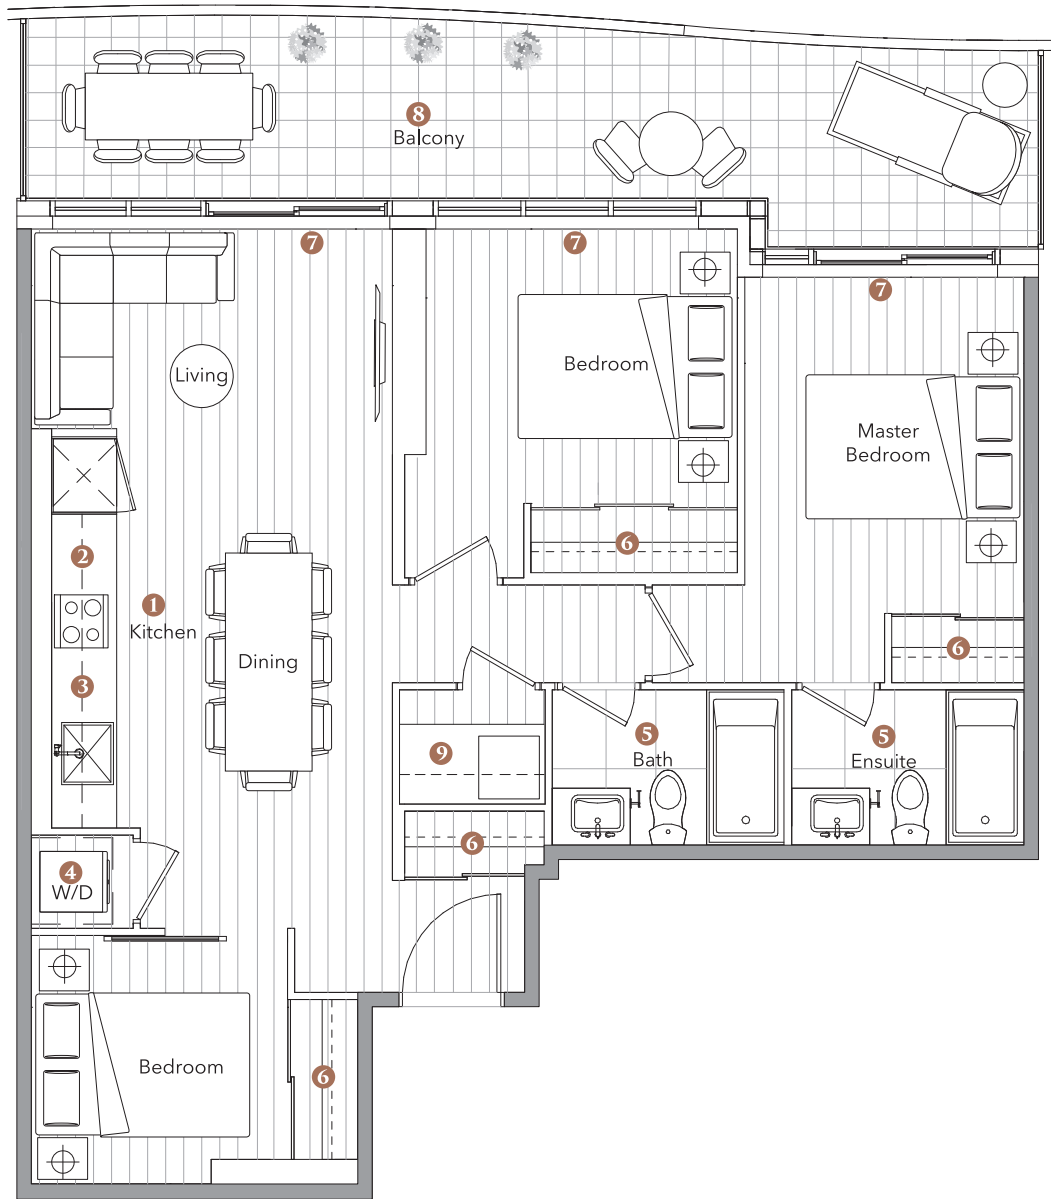

## Suite 02

Three Bedroom

TOTAL AREA	1,396 SQ.FT.
1,098 SQ.FT. INDOOR AREA	298 SQ.FT. OUTDOOR AREA

### Feature Highlights

- 1 Miele Appliances
- 2 Kitchen Storage Organizer
- 3 Blum Kitchen Hardware
- 4 Miele Washer/Dryer
- 5 Kohler/Grohe Bathroom Plumbing Fixtures
- 6 Closet Organizer System
- 7 Roller - Shades
- 8 Composite Wood Decking
- 9 Wine Cellar

## Suite 03

Three Bedrooms

TOTAL AREA	1,498 SQ.FT.
1,116 SQ.FT. INDOOR AREA	382 SQ.FT. OUTDOOR AREA

## Suite 05

Three Bedrooms

TOTAL AREA	1,065 SQ.FT.
873 SQ.FT. INDOOR AREA	192 SQ.FT. OUTDOOR AREA