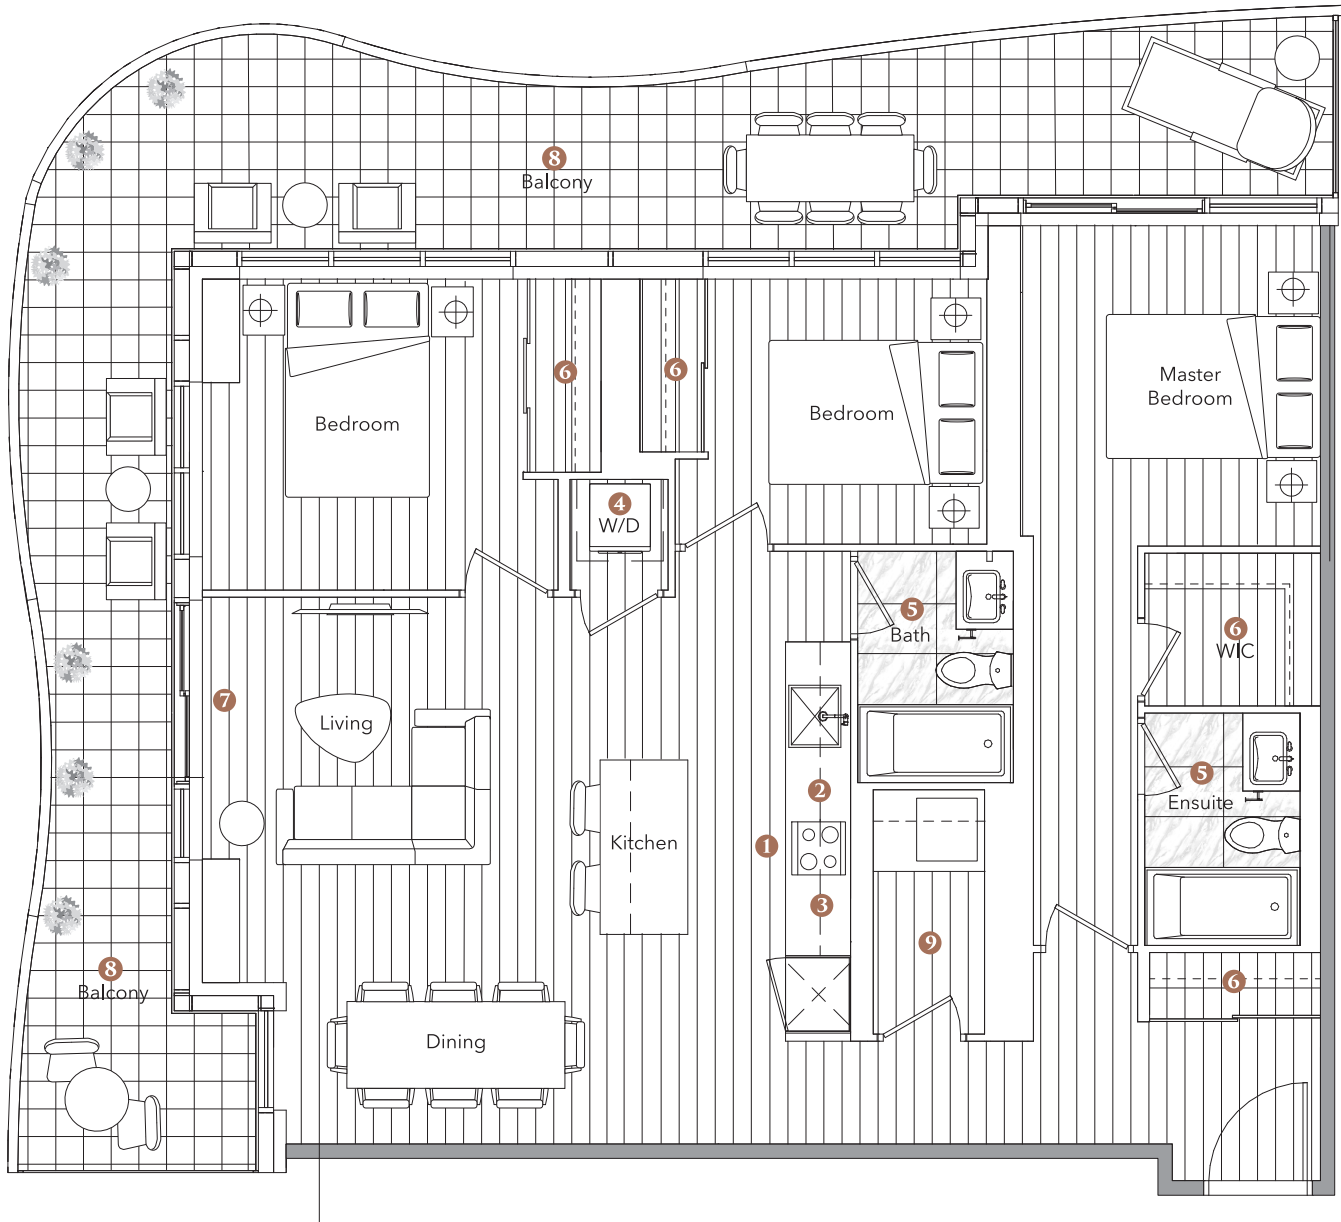

## Suite 01

Two Bedroom + Den

TOTAL AREA	1,100 SQ.FT.
910 SQ.FT. INDOOR AREA	190 SQ.FT. OUTDOOR AREA

## Suite 02

Three Bedroom

TOTAL AREA	1,396 SQ.FT.
1,098 SQ.FT. INDOOR AREA	298 SQ.FT. OUTDOOR AREA

## Suite 03

Three Bedrooms

TOTAL AREA	1,498 SQ.FT.
1,116 SQ.FT. INDOOR AREA	382 SQ.FT. OUTDOOR AREA