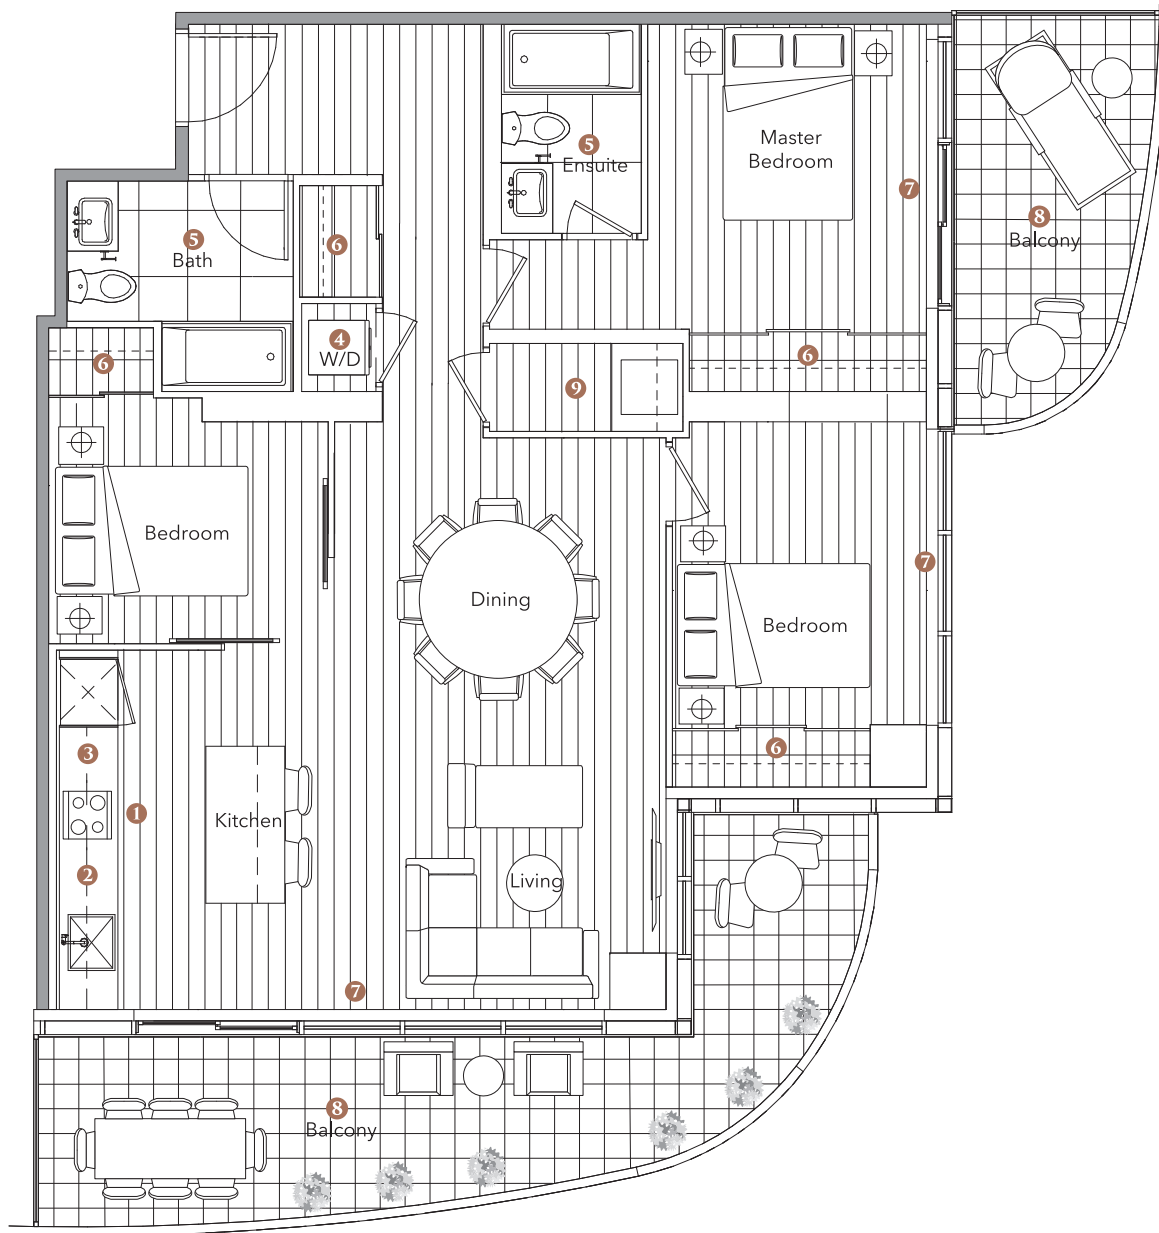

Suite 06

Three Bedrooms

TOTAL AREA	1,025 SQ.FT.
838 SQ.FT. INDOOR AREA	187 SQ.FT. OUTDOOR AREA

Feature Highlights

- 1 Miele Appliances
- 2 Kitchen Storage Organizer
- 3 Blum Kitchen Hardware
- 4 Miele Washer/Dryer
- 5 Kohler/Grohe Bathroom Plumbing Fixtures
- 6 Closet Organizer System
- 7 Roller - Shades
- 8 Composite Wood Decking
- 9 Wine Cellar

Suite 07

Three Bedrooms

TOTAL AREA	1,498 SQ.FT.
1,122 SQ.FT. INDOOR AREA	376 SQ.FT. OUTDOOR AREA

Feature Highlights

- 1 Miele Appliances
- 2 Kitchen Storage Organizer
- 3 Blum Kitchen Hardware
- 4 Miele Washer/Dryer
- 5 Kohler/Grohe Bathroom Plumbing Fixtures
- 6 Closet Organizer System
- 7 Roller - Shades
- 8 Composite Wood Decking
- 9 Wine Cellar

Suite 08

Three Bedrooms

TOTAL AREA	1,403 SQ.FT.
1,113 SQ.FT. INDOOR AREA	290 SQ.FT. OUTDOOR AREA

Feature Highlights

- 1 Miele Appliances
- 2 Kitchen Storage Organizer
- 3 Blum Kitchen Hardware
- 4 Miele Washer/Dryer
- 5 Kohler/Grohe Bathroom Plumbing Fixtures
- 6 Closet Organizer System
- 7 Roller - Shades
- 8 Composite Wood Decking
- 9 Wine Cellar

Suite 09

Three Bedrooms

TOTAL AREA	1,080 SQ.FT.
898 SQ.FT. INDOOR AREA	182 SQ.FT. OUTDOOR AREA

Feature Highlights

- 1 Miele Appliances
- 2 Kitchen Storage Organizer
- 3 Blum Kitchen Hardware
- 4 Miele Washer/Dryer
- 5 Kohler/Grohe Bathroom Plumbing Fixtures
- 6 Closet Organizer System
- 7 Roller - Shades
- 8 Composite Wood Decking
- 9 Wine Cellar