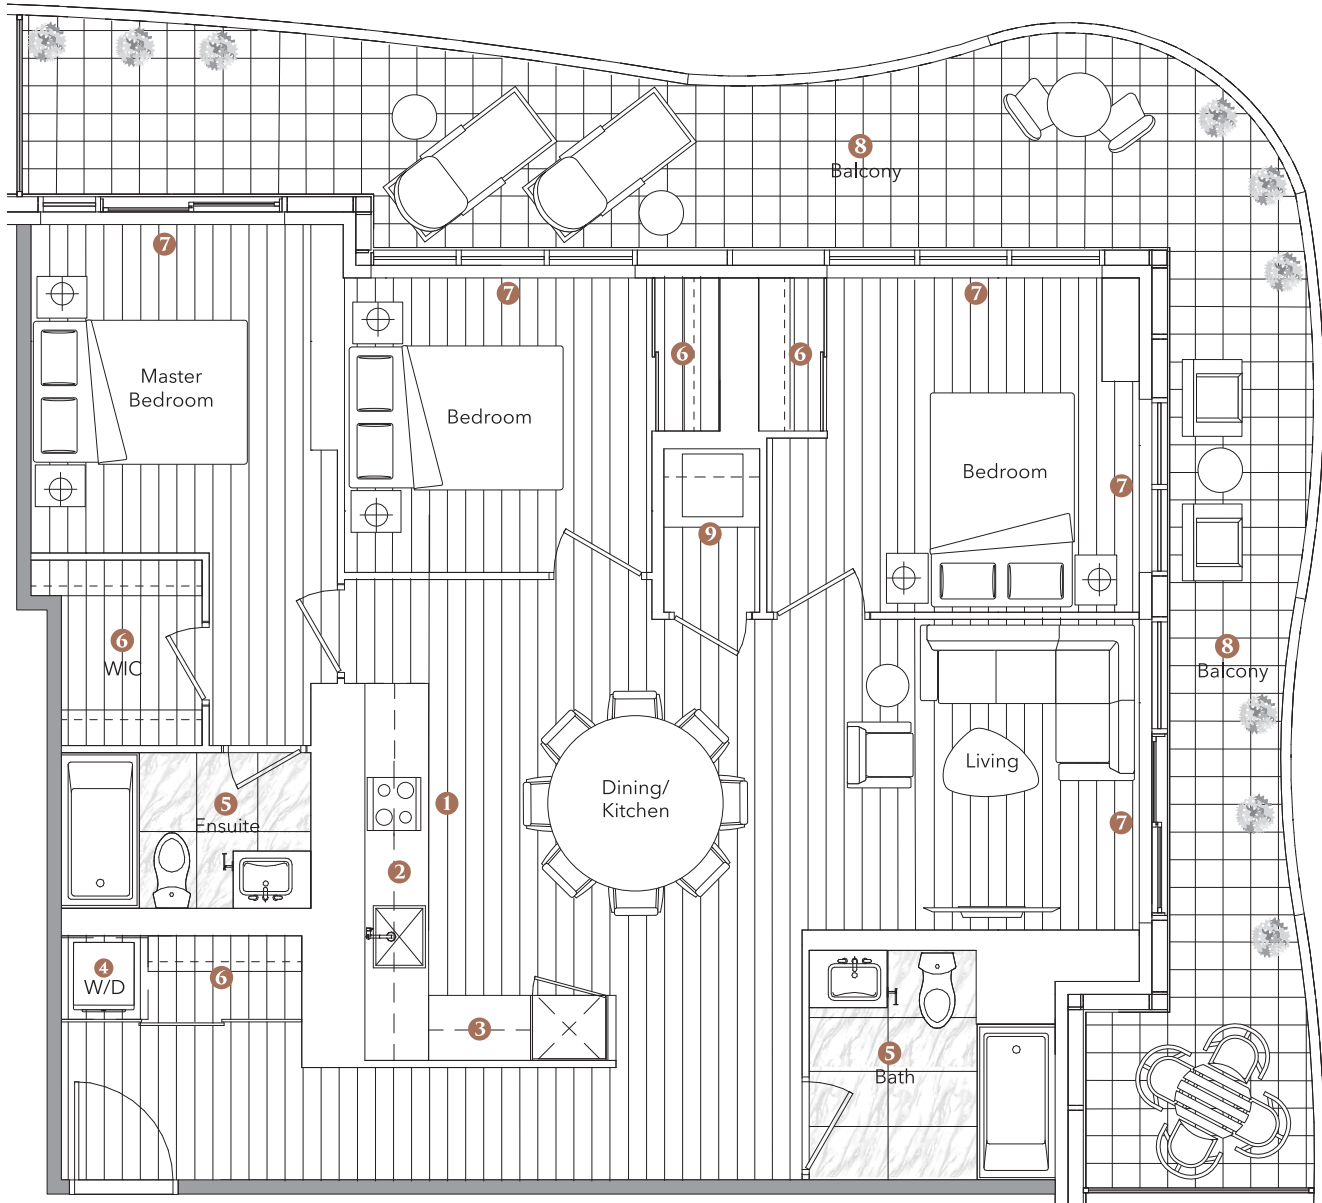

Suite 06

Three Bedrooms

TOTAL AREA	1,025 SQ.FT.
838 SQ.FT. INDOOR AREA	187 SQ.FT. OUTDOOR AREA

Feature Highlights

- 1 Miele Appliances
- 2 Kitchen Storage Organizer
- 3 Blum Kitchen Hardware
- 4 Miele Washer/Dryer
- 5 Kohler/Grohe Bathroom Plumbing Fixtures
- 6 Closet Organizer System
- 7 Roller - Shades
- 8 Composite Wood Decking
- 9 Wine Cellar

Suite 07

Three Bedrooms

TOTAL AREA	1,498 SQ.FT.
1,122 SQ.FT. INDOOR AREA	376 SQ.FT. OUTDOOR AREA

Feature Highlights

- 1 Miele Appliances
- 2 Kitchen Storage Organizer
- 3 Blum Kitchen Hardware
- 4 Miele Washer/Dryer
- 5 Kohler/Grohe Bathroom Plumbing Fixtures
- 6 Closet Organizer System
- 7 Roller - Shades
- 8 Composite Wood Decking
- 9 Wine Cellar

Suite 08

Three Bedrooms

TOTAL AREA	1,403 SQ.FT.
1,113 SQ.FT. INDOOR AREA	290 SQ.FT. OUTDOOR AREA

Feature Highlights

- 1 Miele Appliances
- 2 Kitchen Storage Organizer
- 3 Blum Kitchen Hardware
- 4 Miele Washer/Dryer
- 5 Kohler/Grohe Bathroom Plumbing Fixtures
- 6 Closet Organizer System
- 7 Roller - Shades
- 8 Composite Wood Decking
- 9 Wine Cellar

Suite 09

Three Bedrooms

TOTAL AREA	1,080 SQ.FT.
898 SQ.FT. INDOOR AREA	182 SQ.FT. OUTDOOR AREA

Feature Highlights

- 1 Miele Appliances
- 2 Kitchen Storage Organizer
- 3 Blum Kitchen Hardware
- 4 Miele Washer/Dryer
- 5 Kohler/Grohe Bathroom Plumbing Fixtures
- 6 Closet Organizer System
- 7 Roller - Shades
- 8 Composite Wood Decking
- 9 Wine Cellar